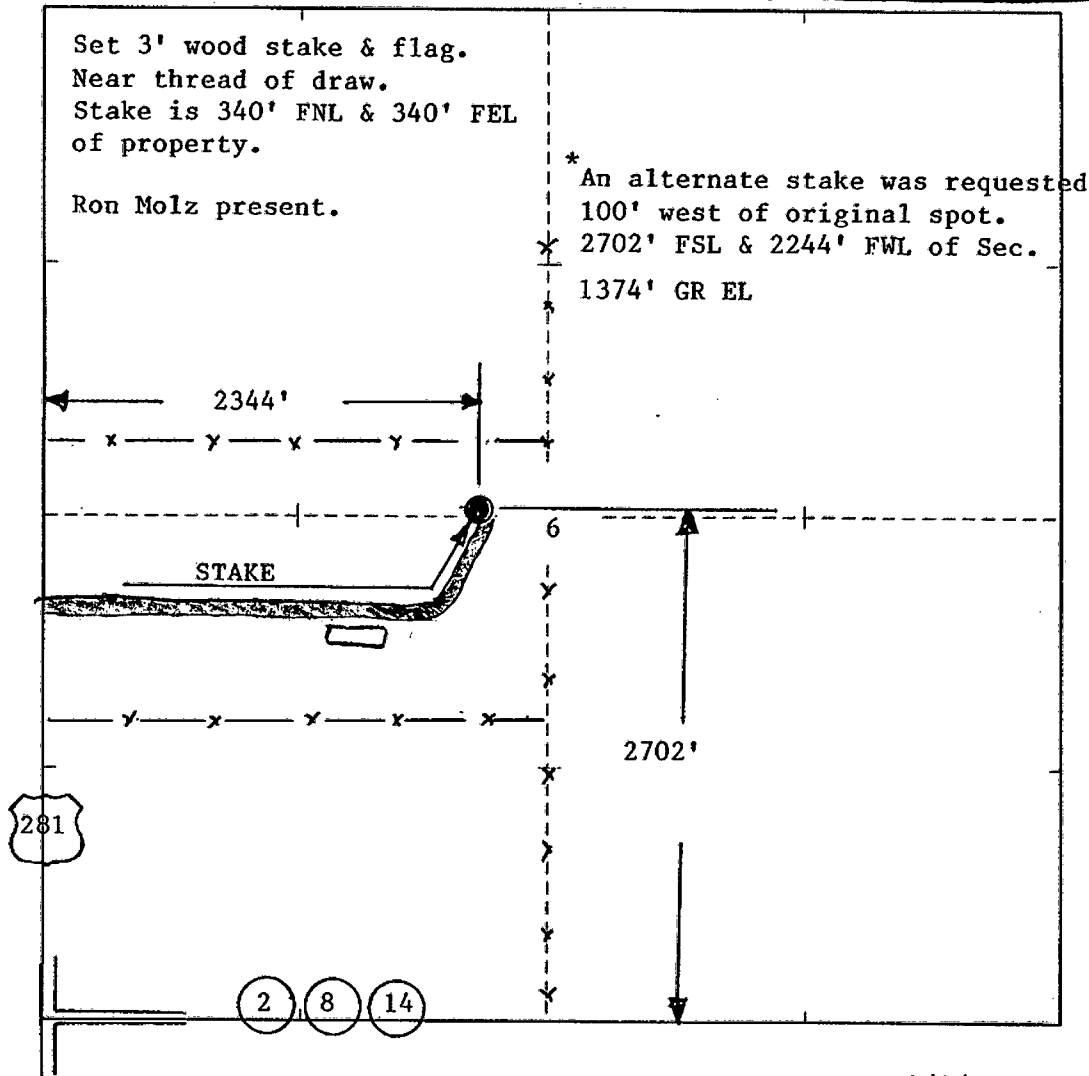

Barber  
COUNTY

6 35s 11w  
S T R

2702' FSL & 2344' FWL of Sec.  
LOCATION

ELEVATION: 1375' GR

CHIEFTAIN OIL CO INC  
PO BOX 124  
Kiowa, KS 67070-0124

### LEGEND

- Well Location
- Tank Battery Location
- Pipeline Location
- Electric Line Location
- Lease Road Location

AUTHORIZED BY: Ron Molz

SCALE: 1" = 1000'

DATE STAKED: 4/8/14