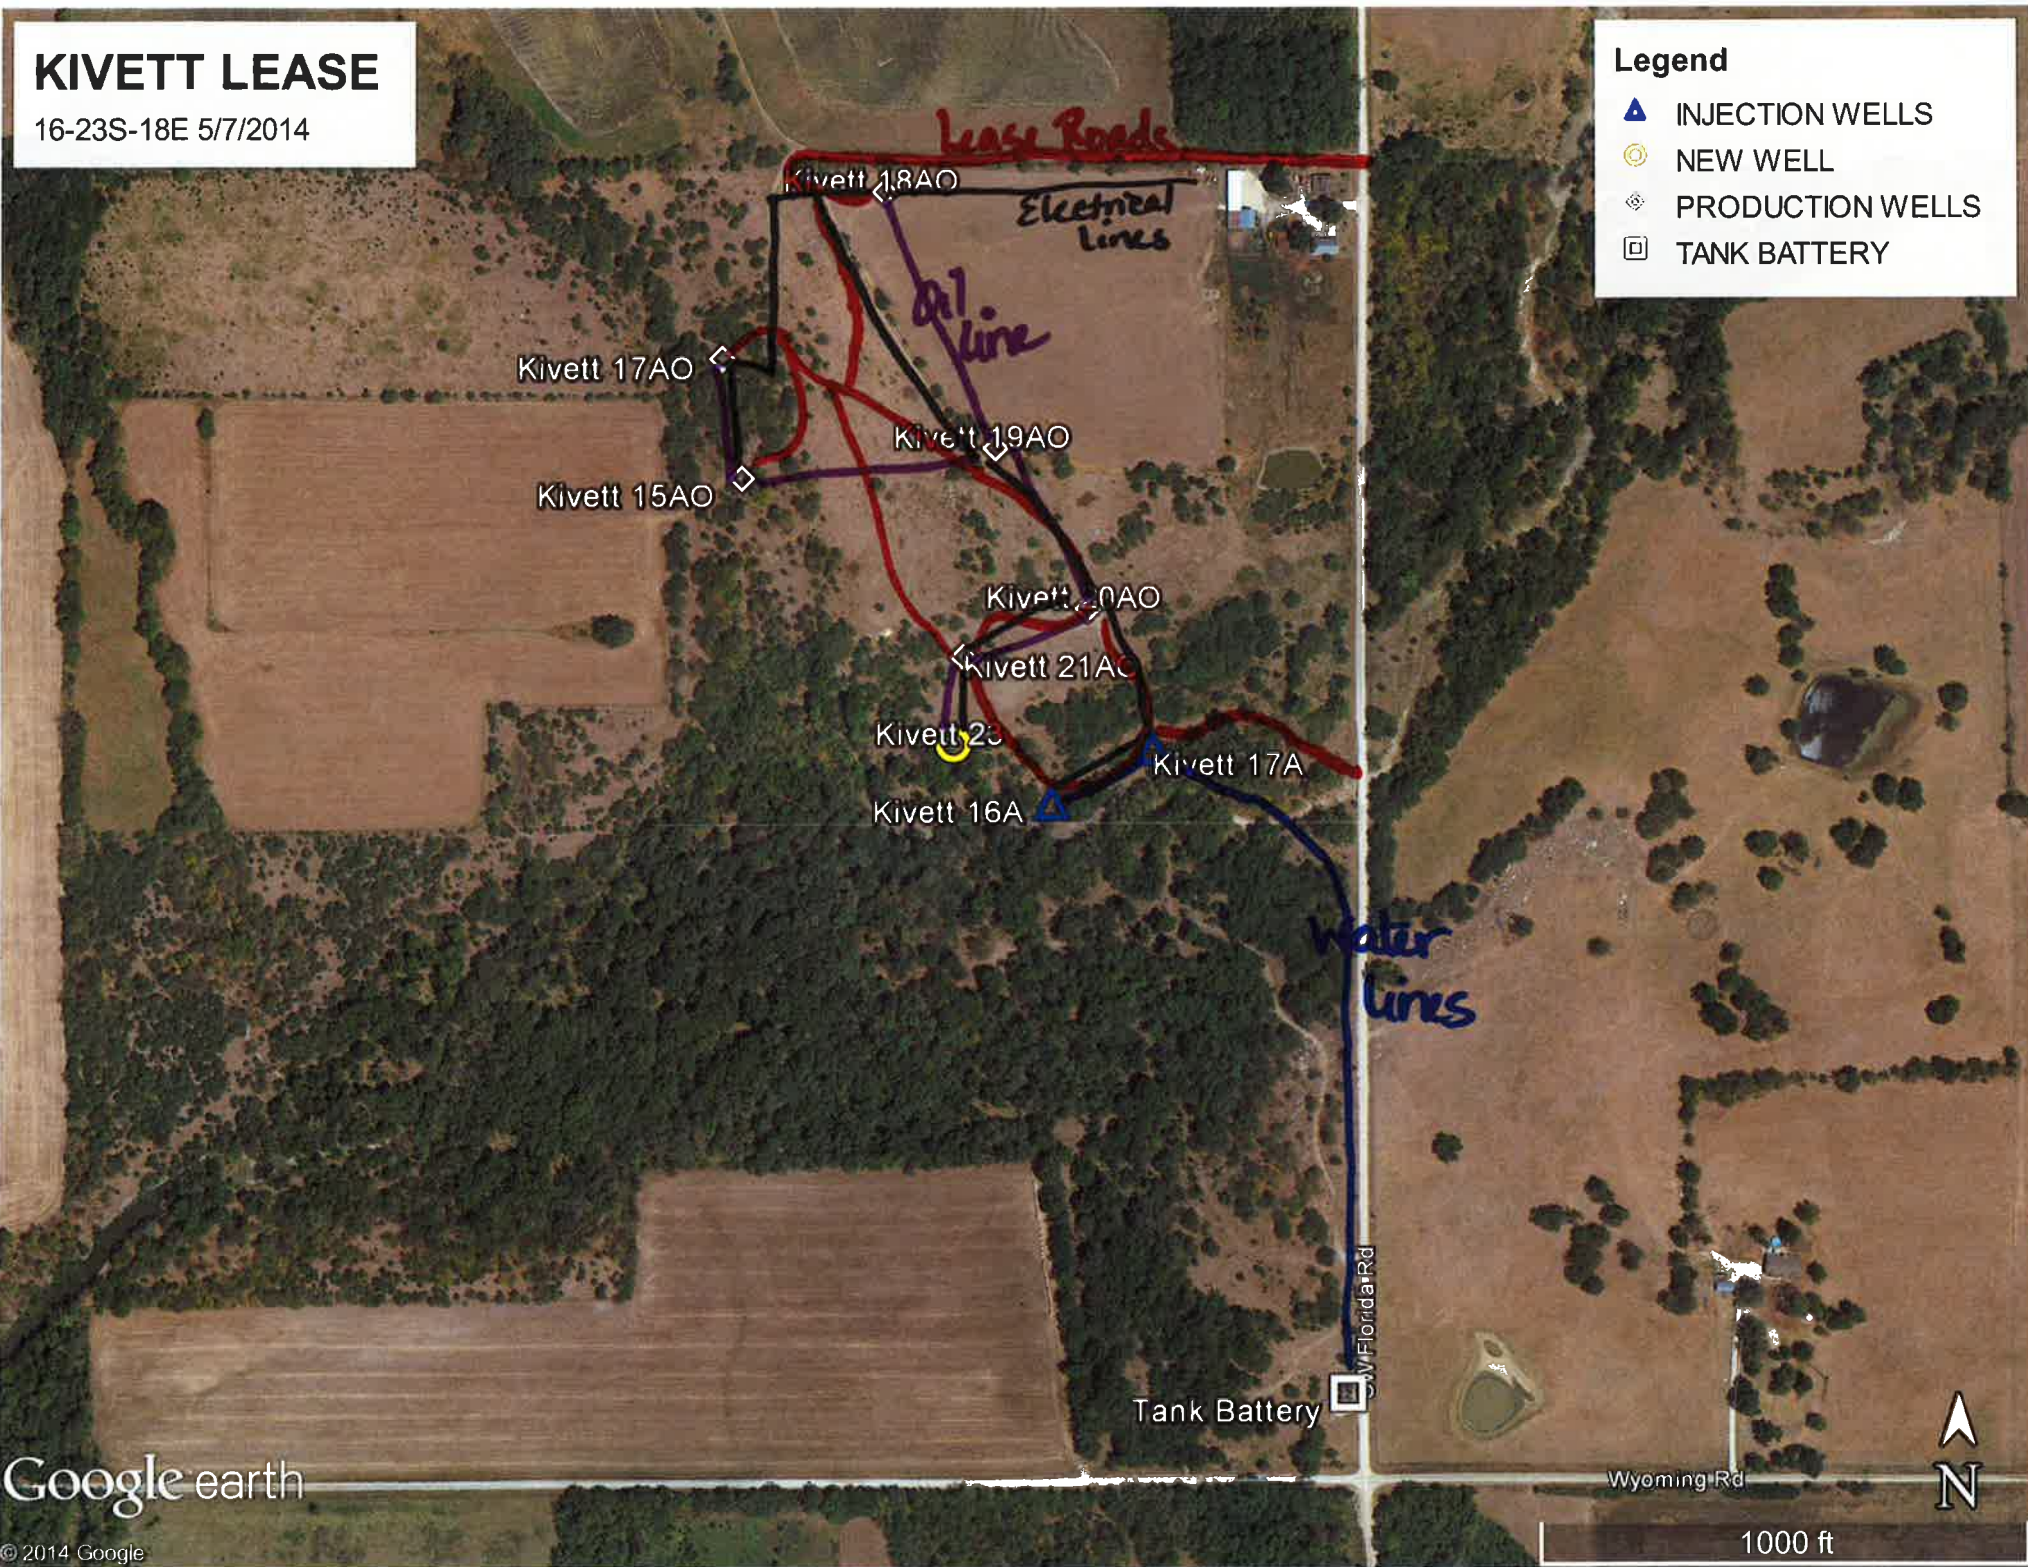

# KIVETT LEASE

16-23S-18E 5/7/2014

## Legend

-  INJECTION WELLS
-  NEW WELL
-  PRODUCTION WELLS
-  TANK BATTERY

Google earth

© 2014 Google

Wyoming Rd

1000 ft