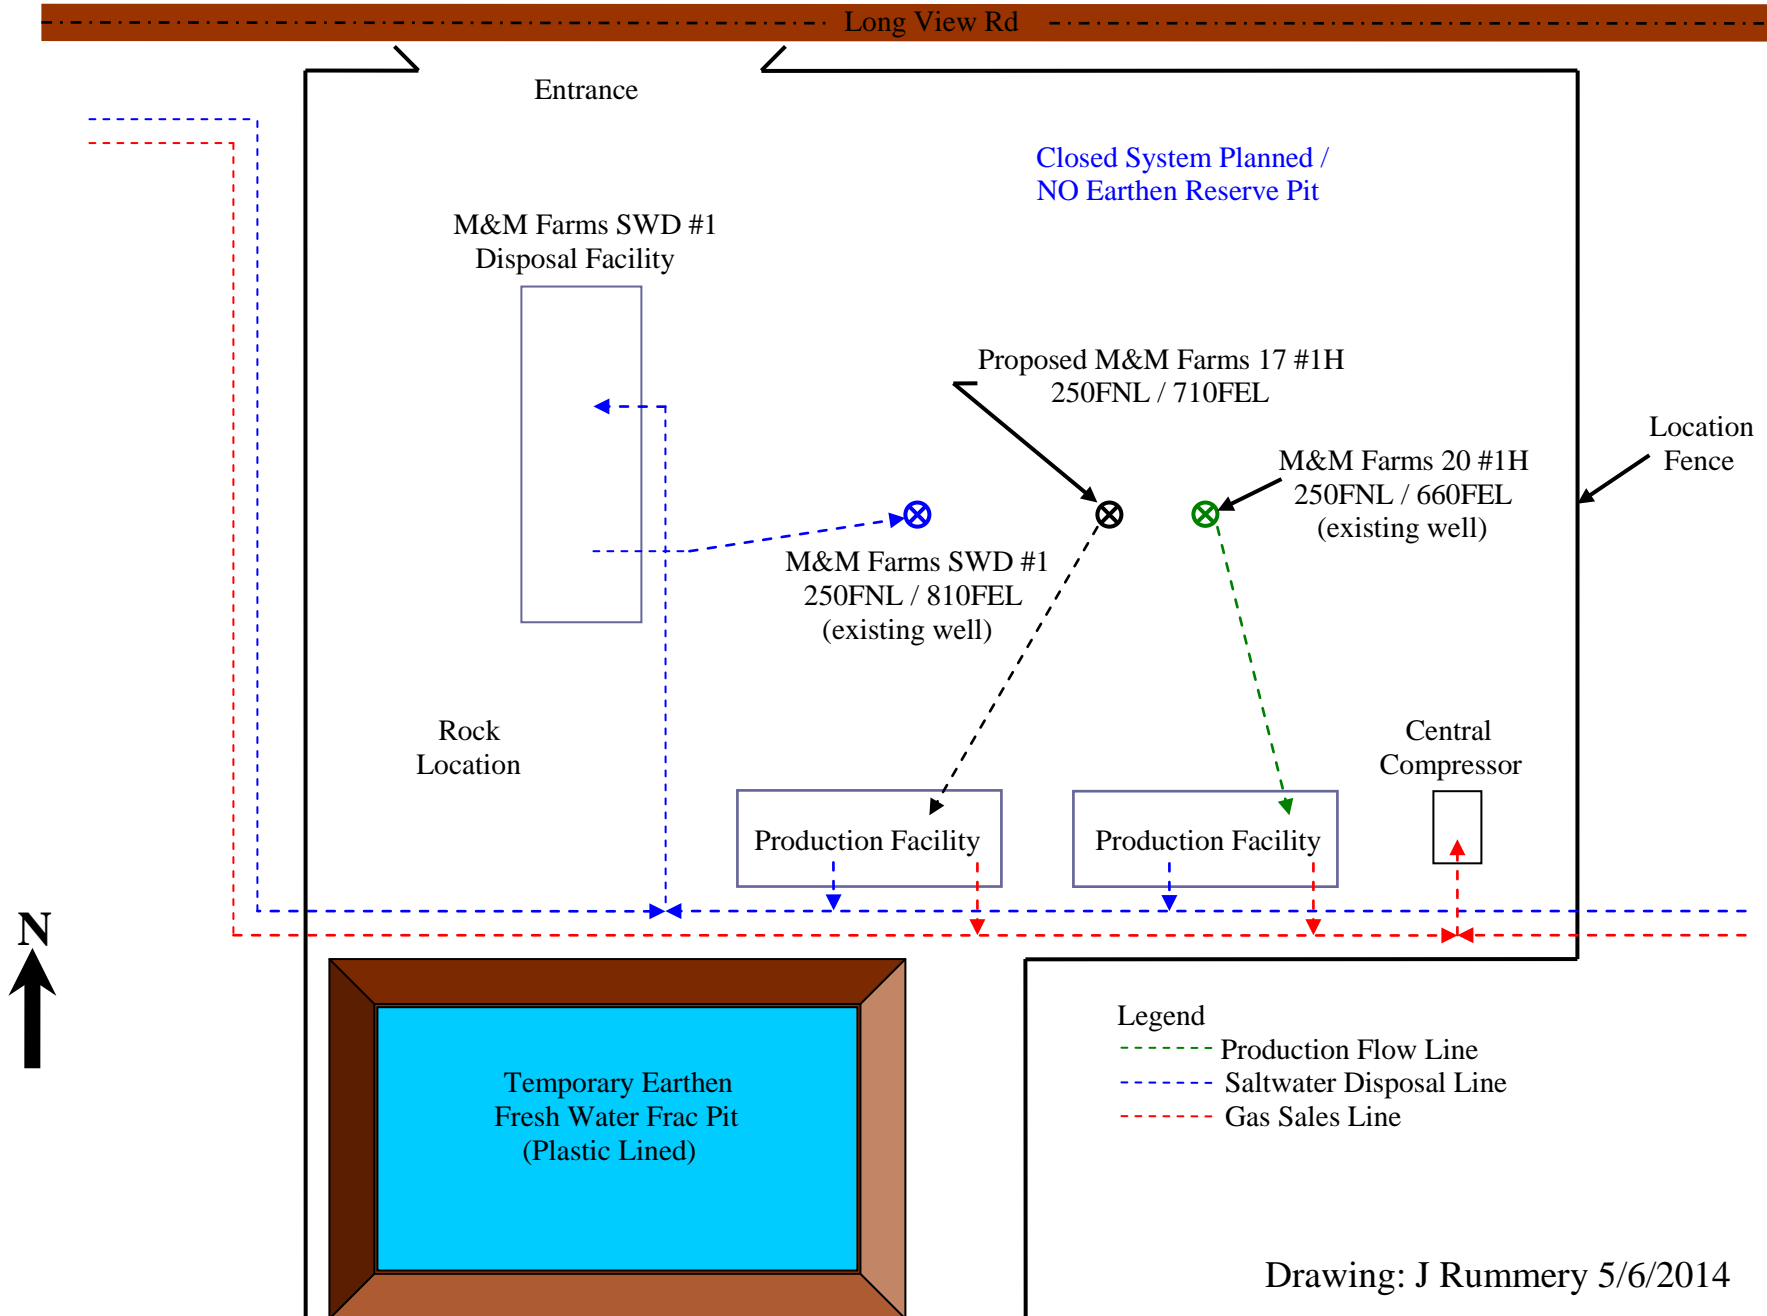

Unit Petroleum Company – Proposed M&M Farms 17 #1H Location & Facility Diagram  
Surface Location - NE NE/4 Sec 20-T24S-R9W Reno Co., KS

NOT TO SCALE

Drawing: J Rummery 5/6/2014