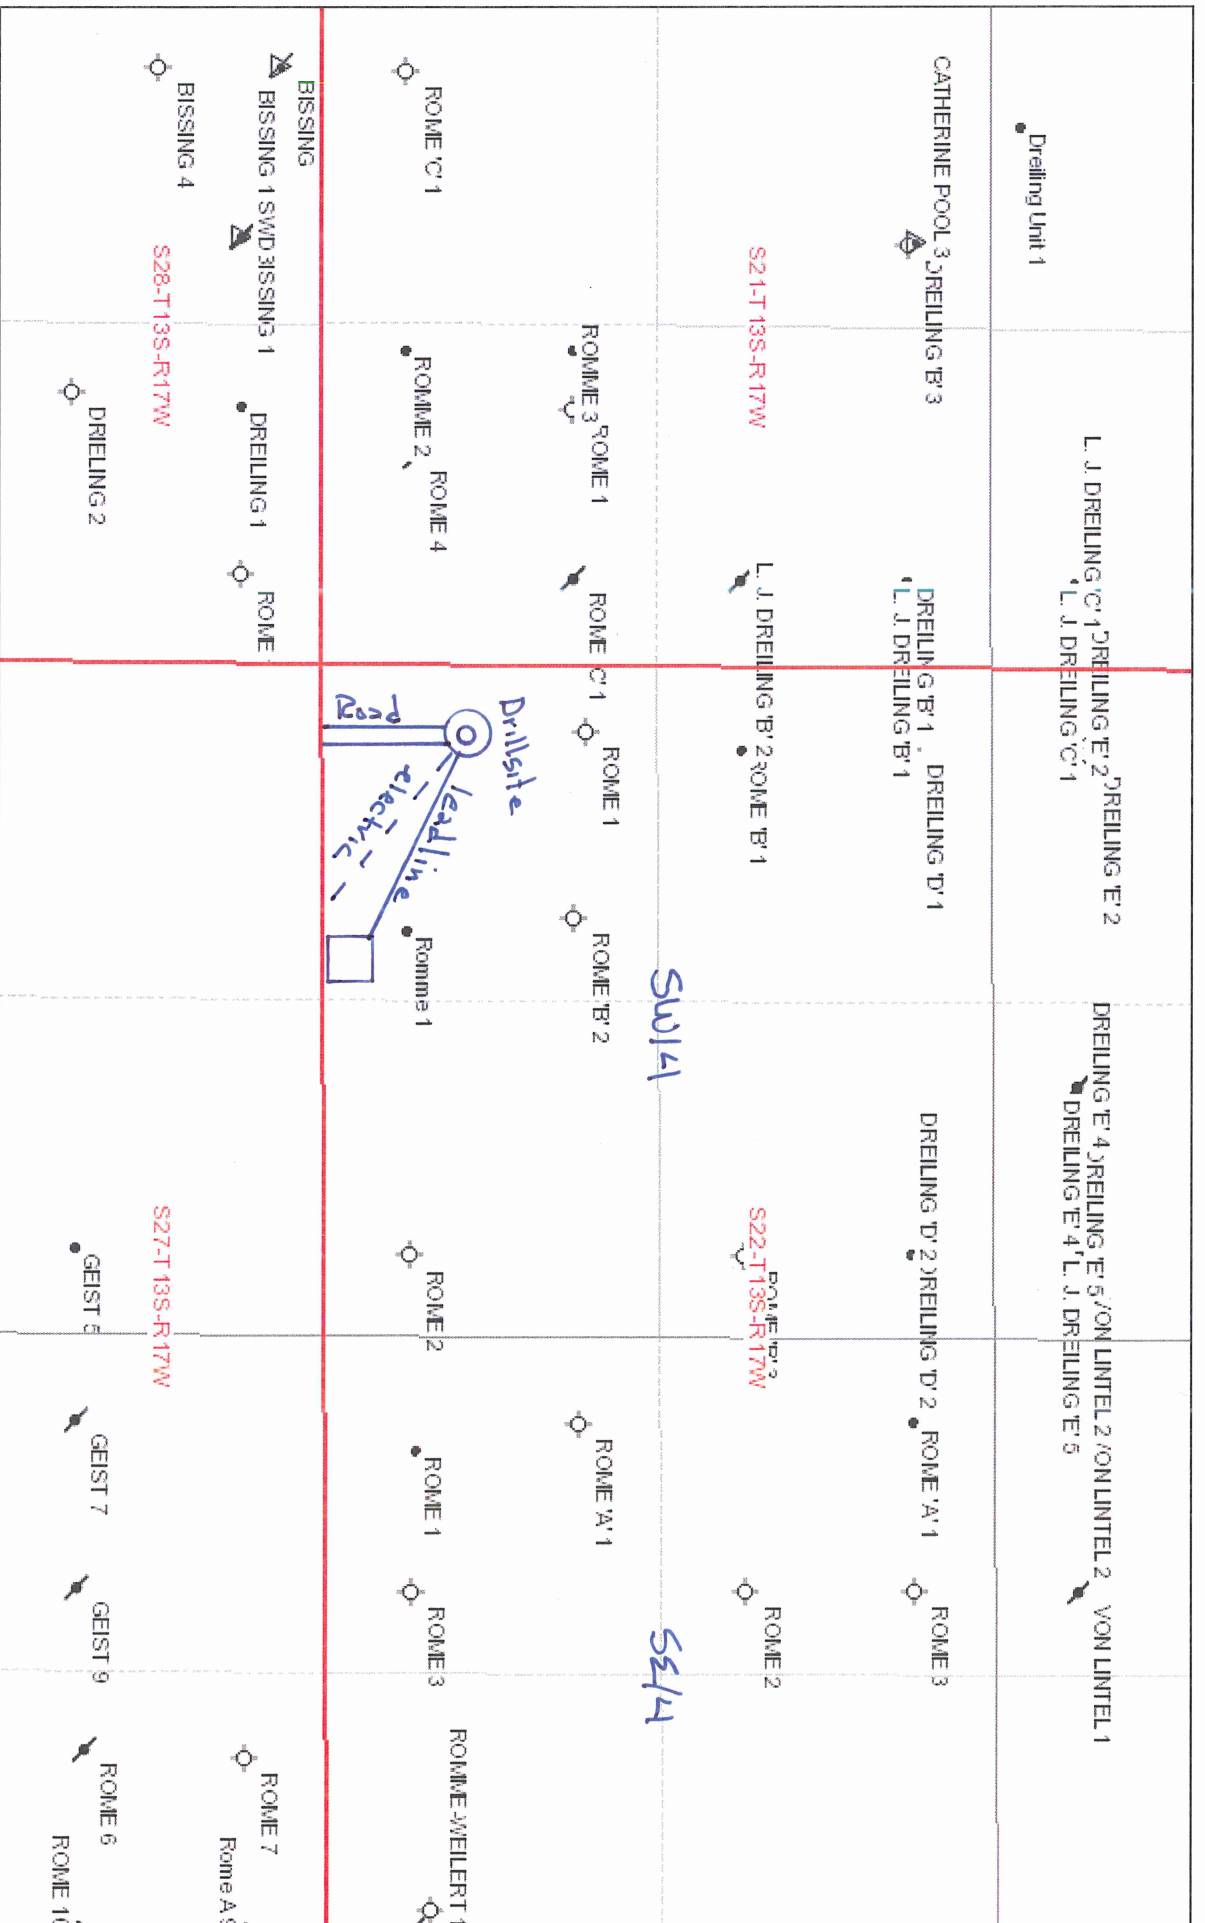

PRELIMINARY PLAT: DaMar Resources, inc. #2 Romme

May 8, 2014

Kansas Geological Survey

1:9,028