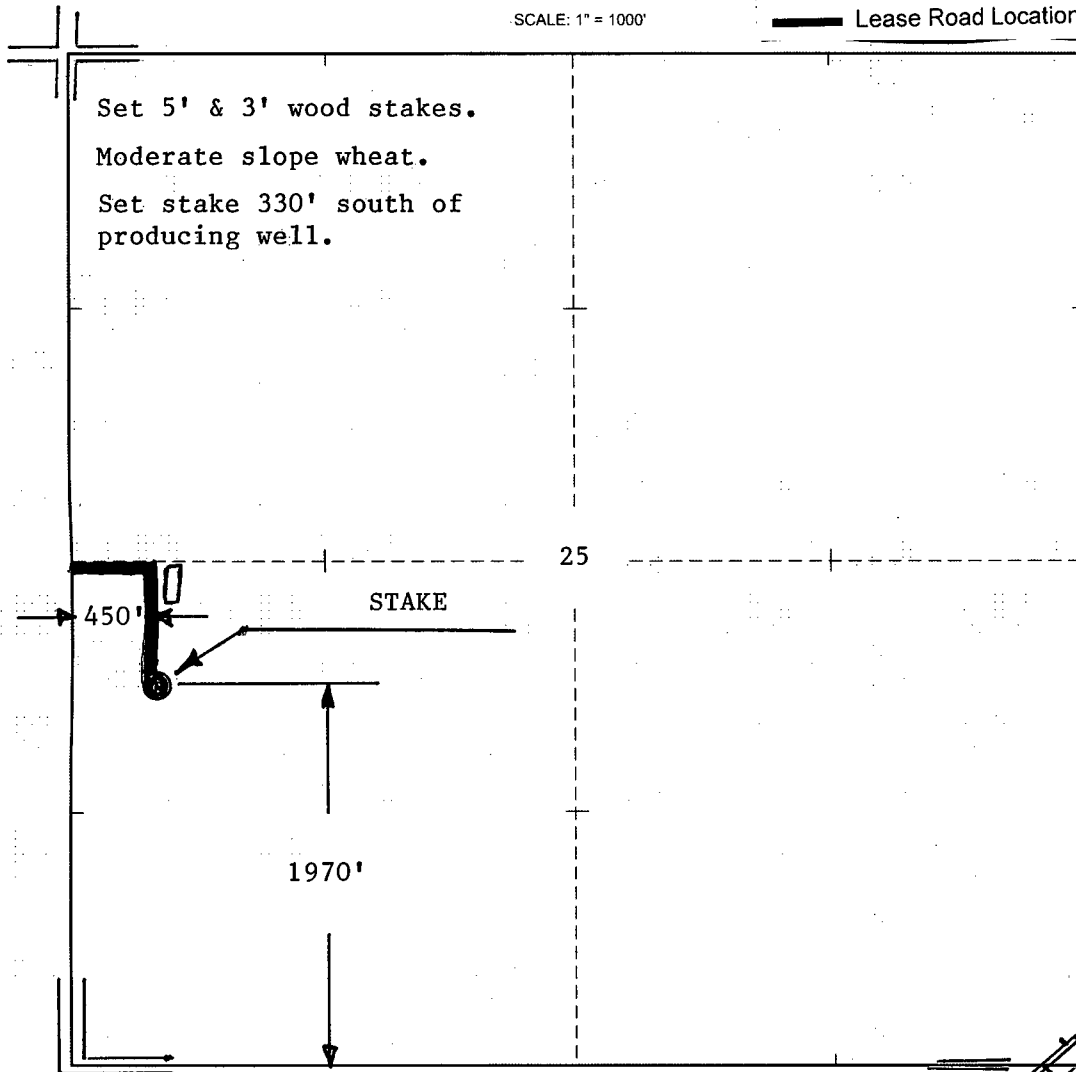

Barber 25 34s 11w
COUNTY S T R

1970' FSL & 450' FWL of Sec.
LOCATION

ELEVATION: 1355' GR

CHIEFTAIN OIL CO INC
PO BOX 124
Kiowa, KS 67070-0124

LEGEND

-  Well Location
-  Tank Battery Location
-  Pipeline Location
-  Electric Line Location
-  Lease Road Location

AUTHORIZED BY: Ryan Molz

SCALE: 1" = 1000'

DATE STAKED: 5/9/14