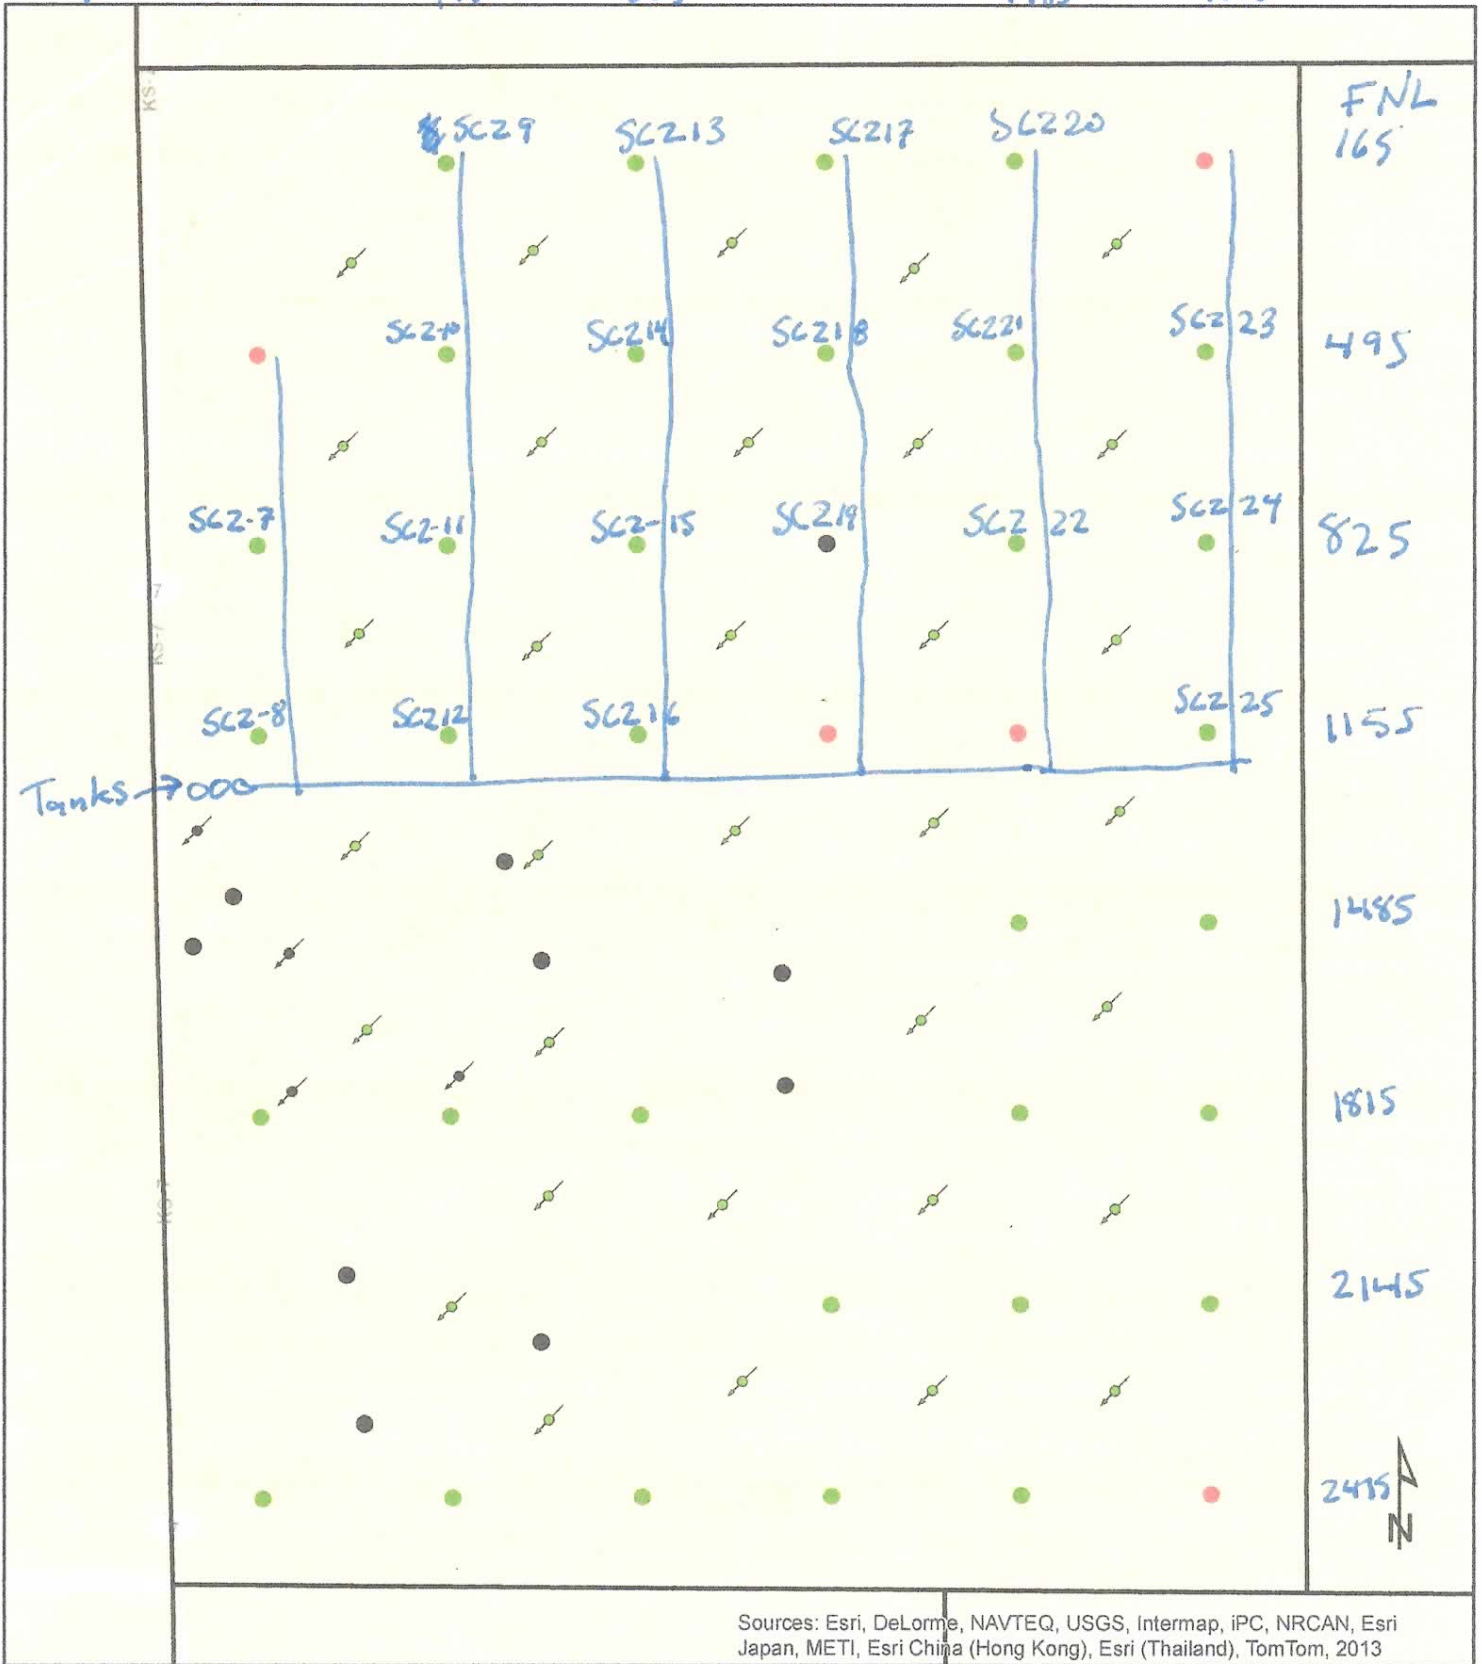

# BAKER LEASE WELL LOCATIONS

FWL 165

495

825

1155

1485

1815

Sources: Esri, DeLorme, NAVTEQ, USGS, Intermap, iPC, NRCAN, Esri Japan, METI, Esri China (Hong Kong), Esri (Thailand), TomTom, 2013

— = Production Line, Electric Line, Lease Road