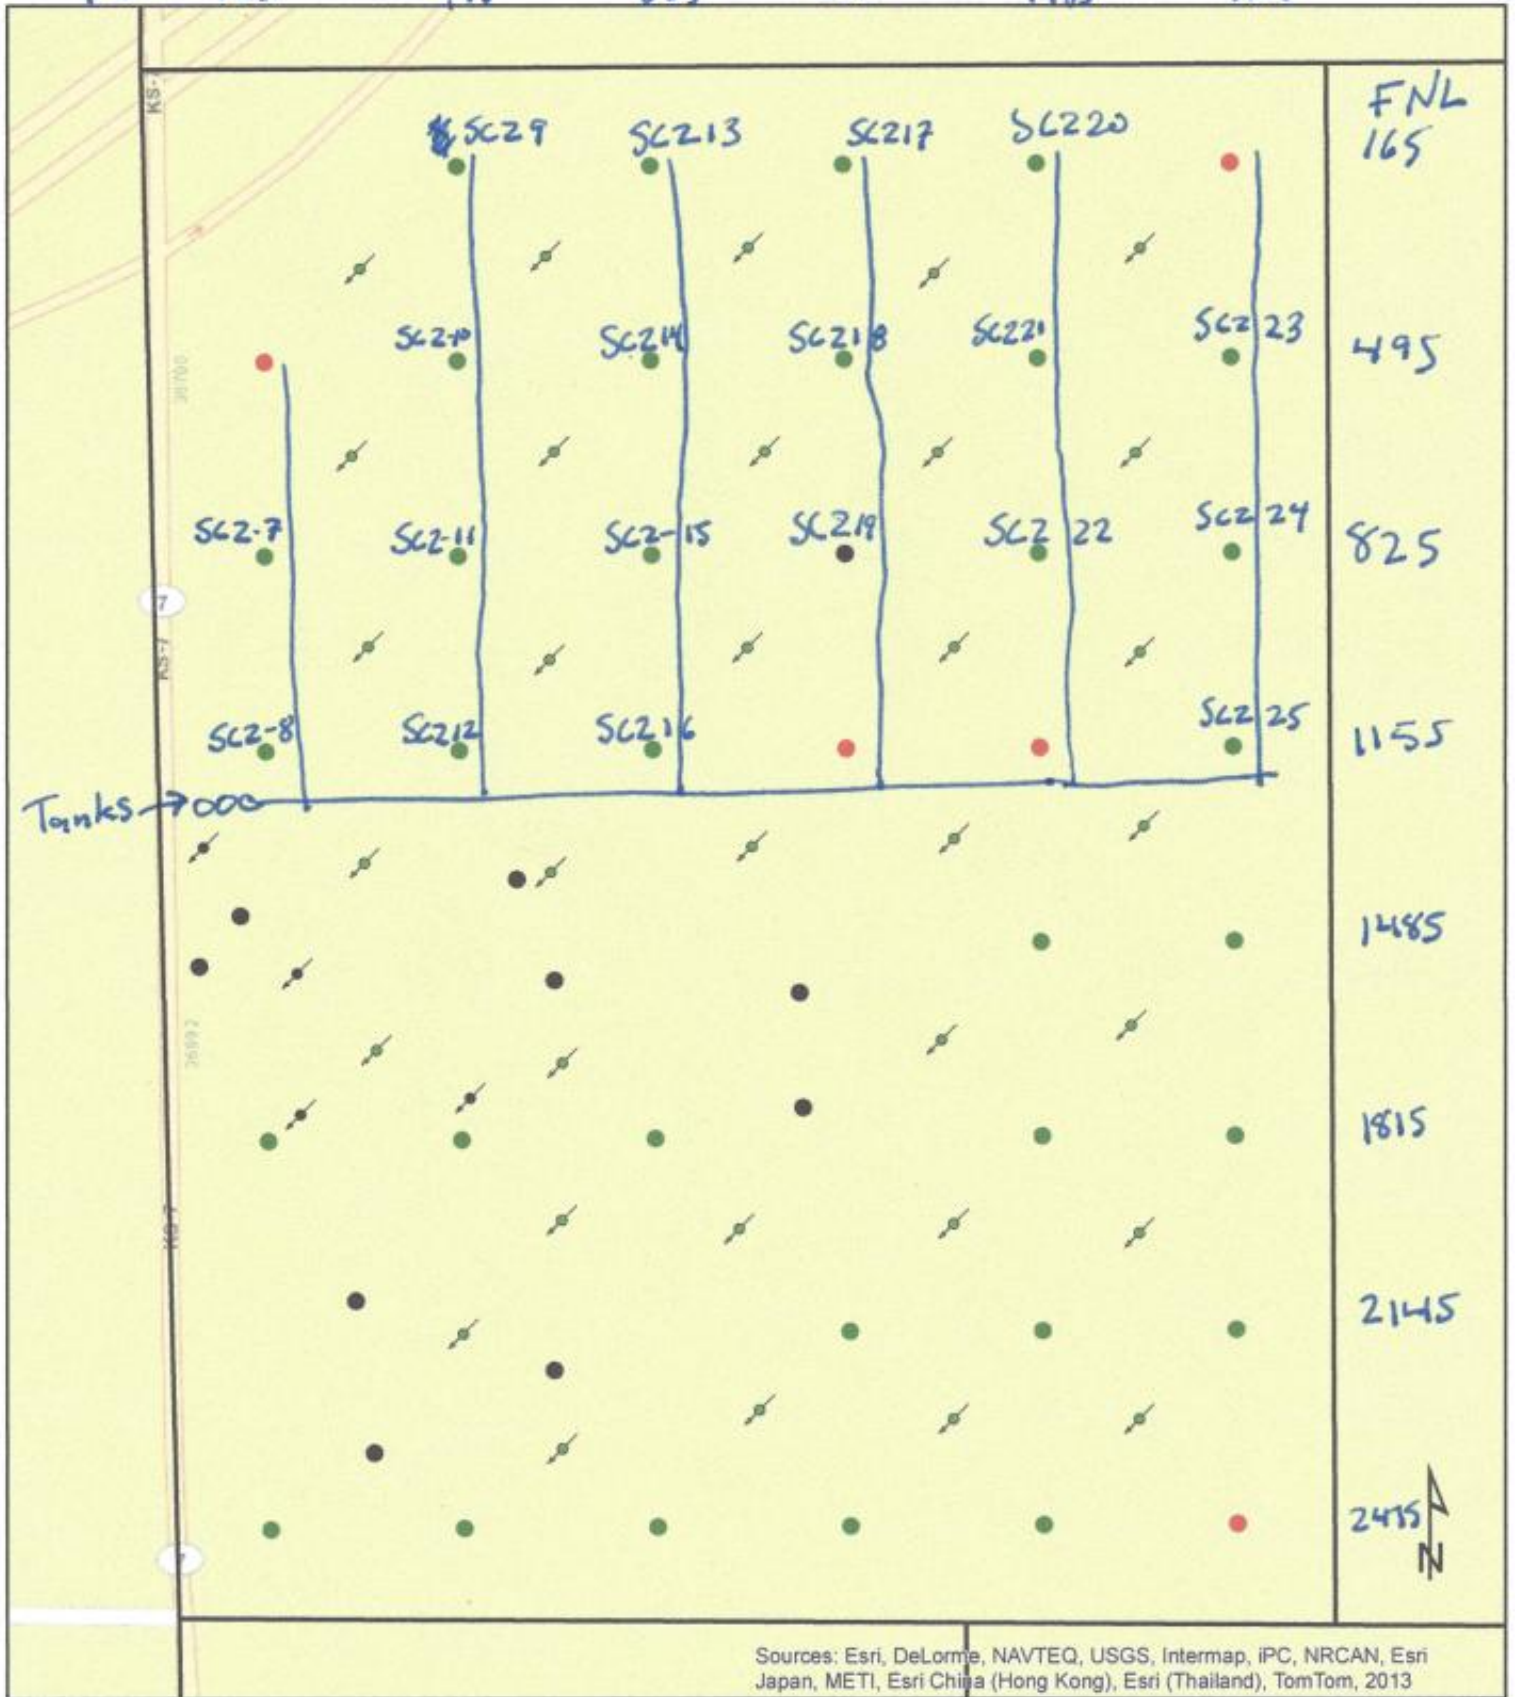

BAKER LEASE WELL LOCATIONS

FWL 165

495

825

1155

1485

1815

Sources: Esri, DeLorme, NAVTEQ, USGS, Intermap, iPC, NRCAN, Esri Japan, METI, Esri China (Hong Kong), Esri (Thailand), TomTom, 2013

— = Production Line, Electric Line, Lease Road

0 500 1,000 2,000 Feet