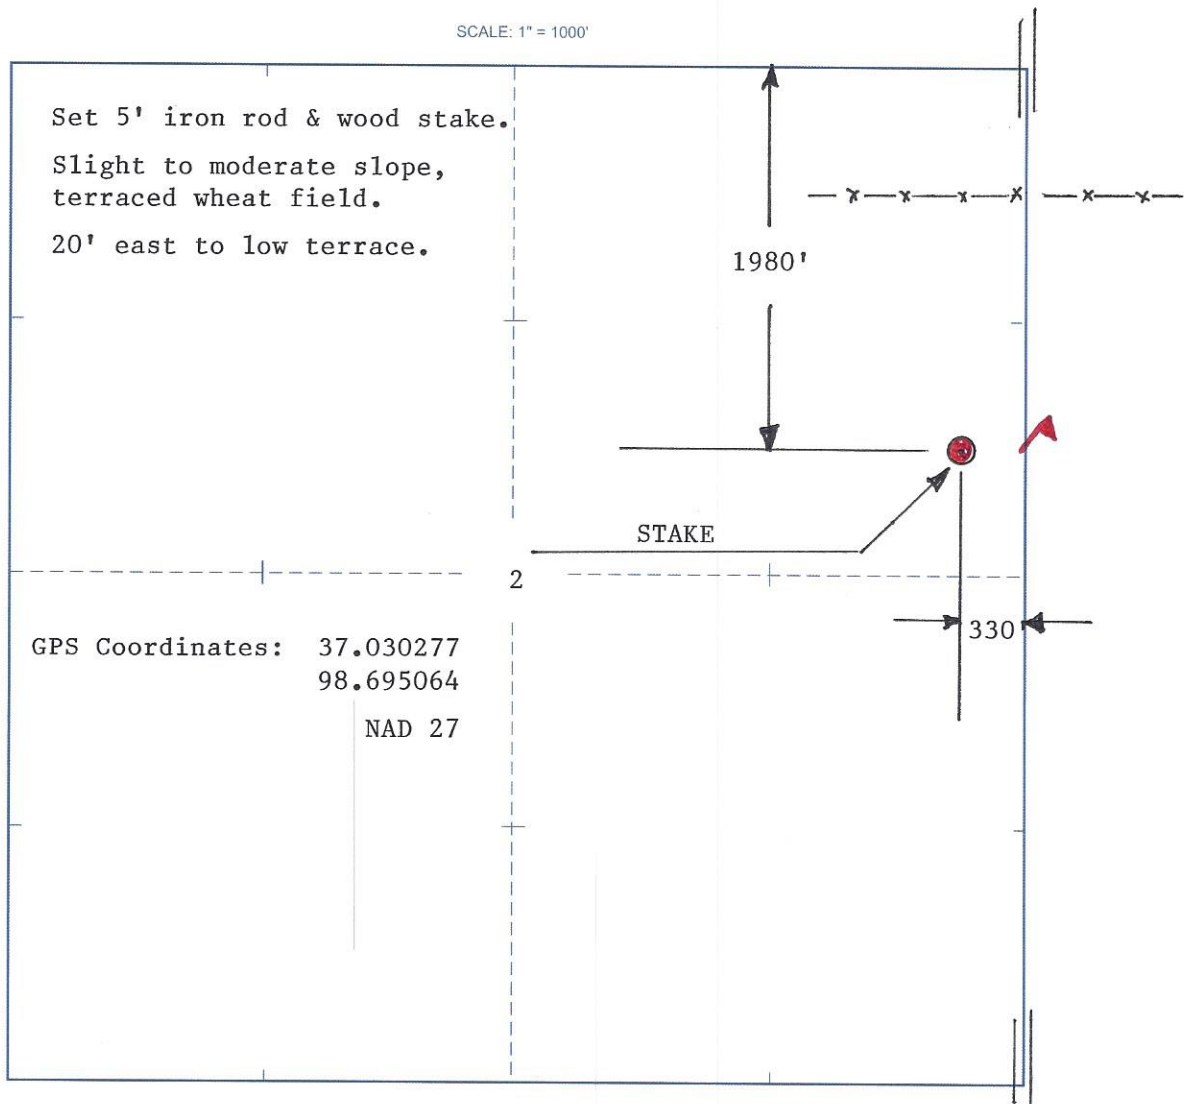

Barber 2 35s 13w
COUNTY S T R

C E/2 SE NE (1980' FNL & 330' FEL)
LOCATION

ELEVATION: 1492' GR

LOTUS OPERATING CO LLC
100 S Main, Ste 420
Wichita, KS 67202

AUTHORIZED BY: Tim Hellman

SCALE: 1" = 1000'

DATE STAKED: 5/22/14