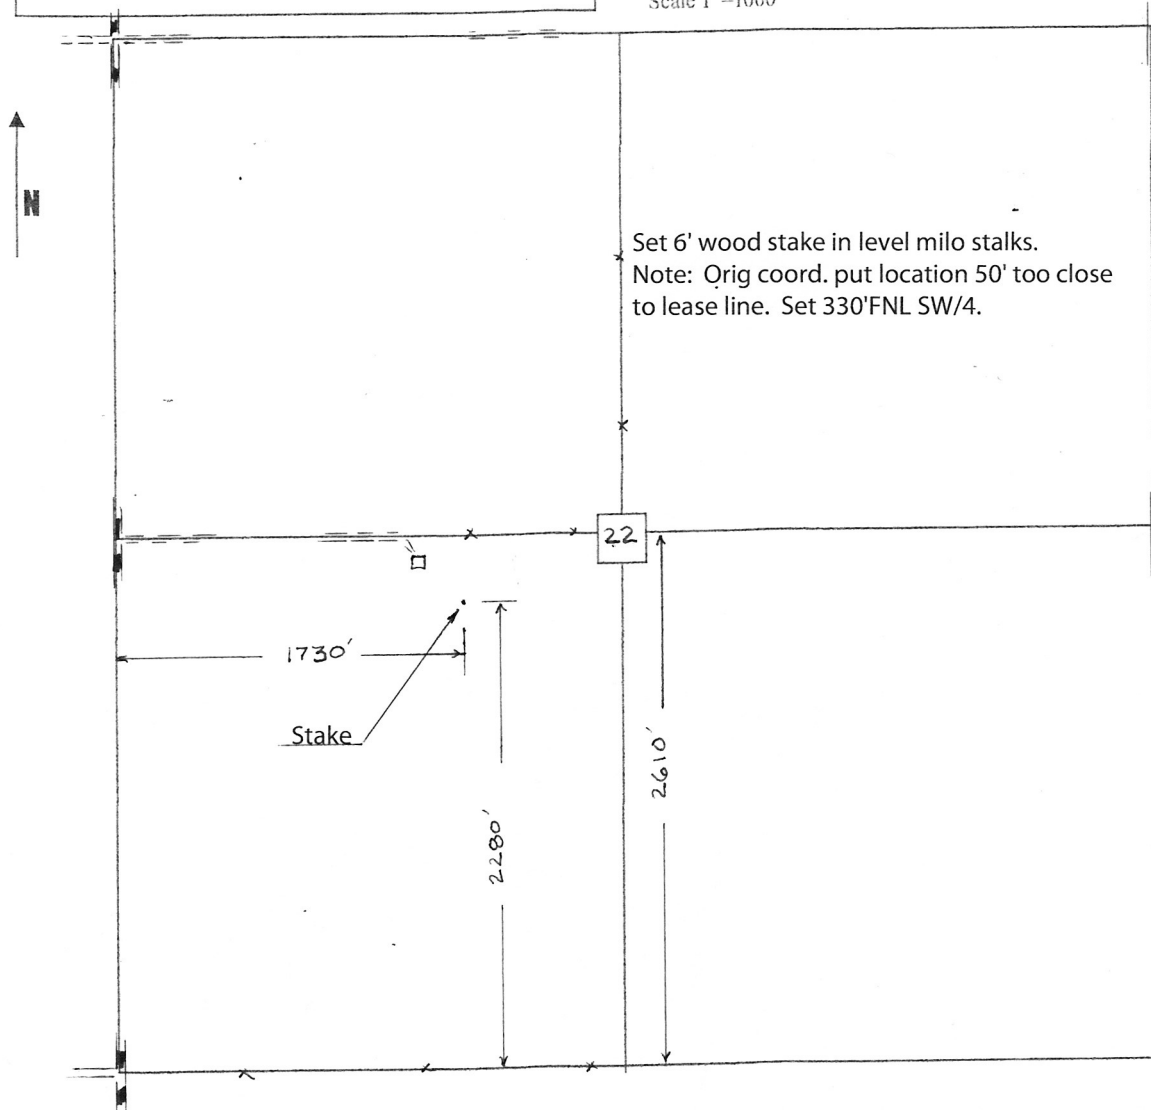

CHOLLA PRODUCTION, LLC
Operator

1-22
Number

Faulkner
Farm Name

Trego-KS
County-State

22 11s 23w
S T R

2280'FSL 1730'FWL
Location

Cholla Production, LLC
10390 Bradford Rd.
Suite 201
Littleton, CO. 80127

Elevation 2277 Gr.

Ordered By: Bill

Scale 1"=1000'

© 2002 DeLorme. 3-D TopoQuads ©. Data copyright of content owner.
www.delorme.com

Scale 1 : 12,000
1" = 1000 ft