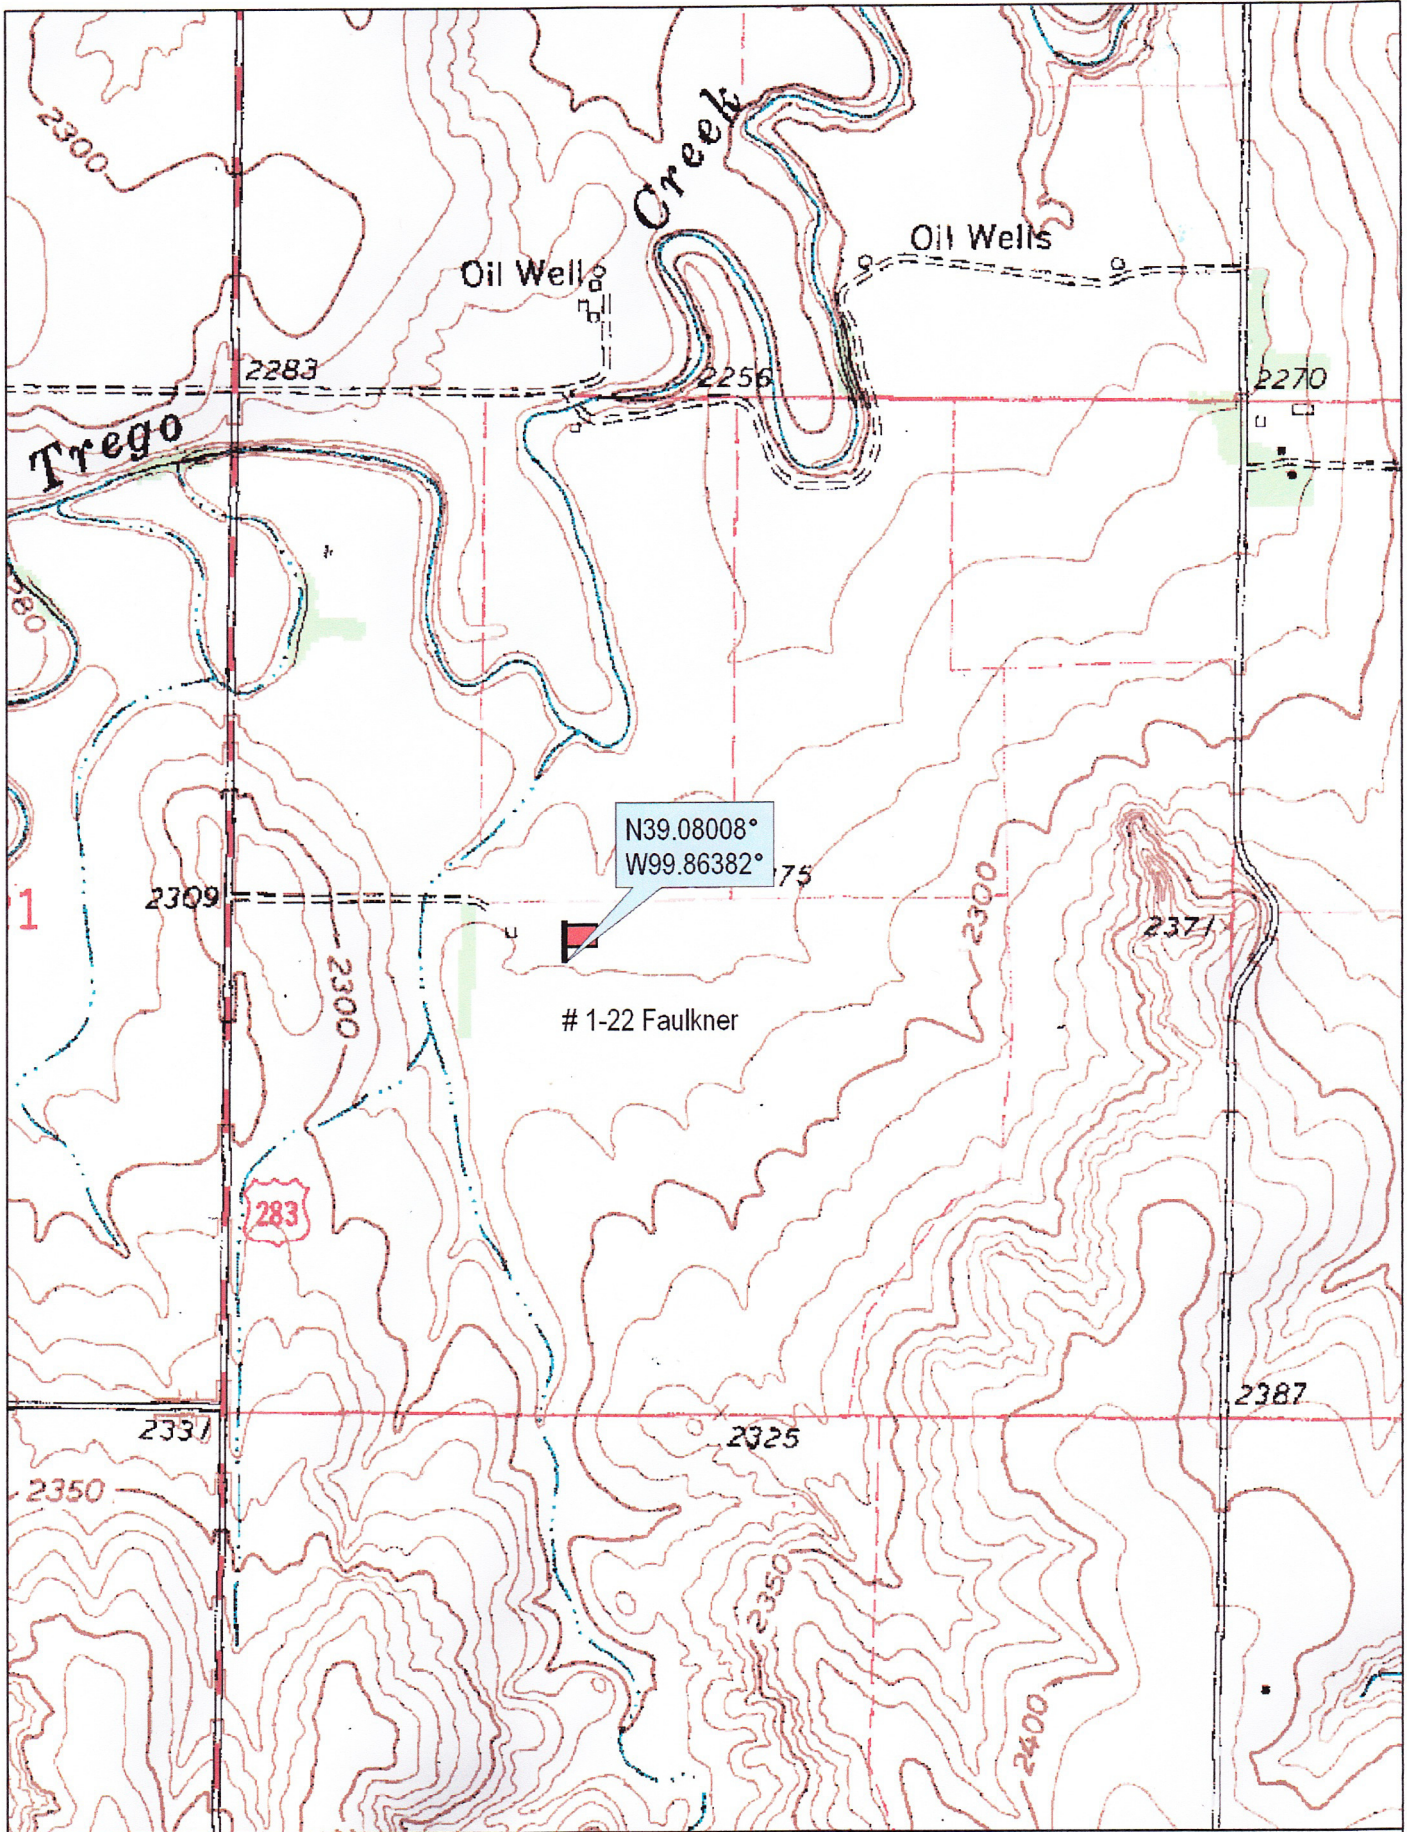

CHOLLA PRODUCTION, LLC
Operator

1-22
Number

Faulkner
Farm Name

Trego-KS
County-State

22 11s 23w
S T R

2280'FSL 1730'FWL
Location

Cholla Production, LLC
10390 Bradford Rd.
Suite 201
Littleton, CO. 80127

Elevation 2277 Gr.

Ordered By: Bill

Scale 1"=1000'

© 2002 DeLorme. 3-D TopoQuads ©. Data copyright of content owner.
www.delorme.com

Scale 1 : 12,000
1" = 1000 ft