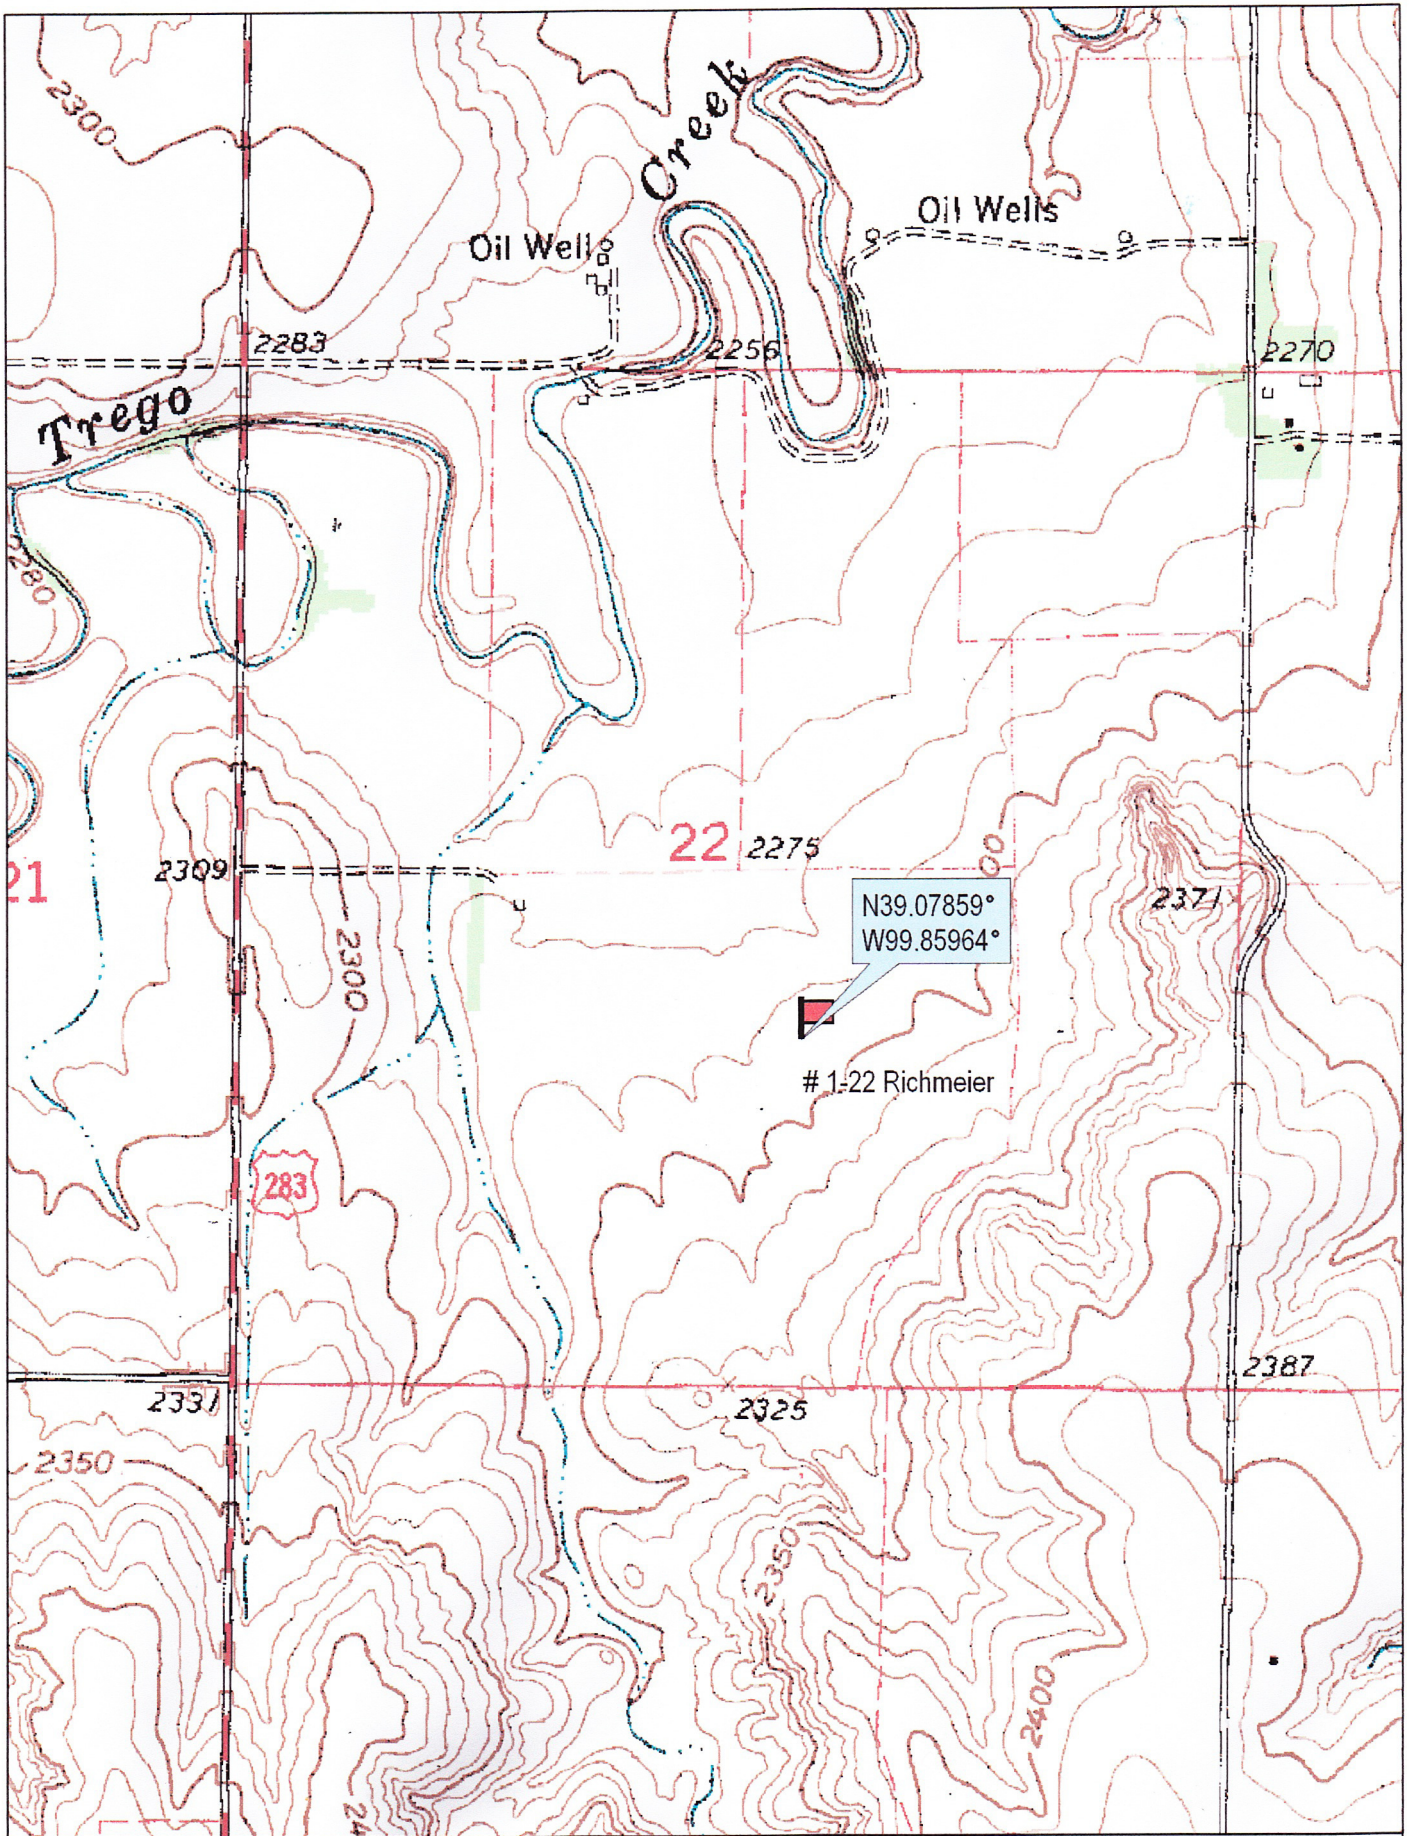

Trego-KS
 County-State

22 11s 23w
 S T R

1865'FSL 2290'FEL
 Location

Cholla Production, LLC
 10390 Bradford Rd.
 Suite 201
 Littleton, CO. 80127

Elevation 2290 Gr.

Ordered By: Bill

Scale 1"=1000'

© 2002 DeLorme. 3-D TopoQuads®. Data copyright of content owner.
www.delorme.com

Scale 1 : 12,000
1" = 1000 ft