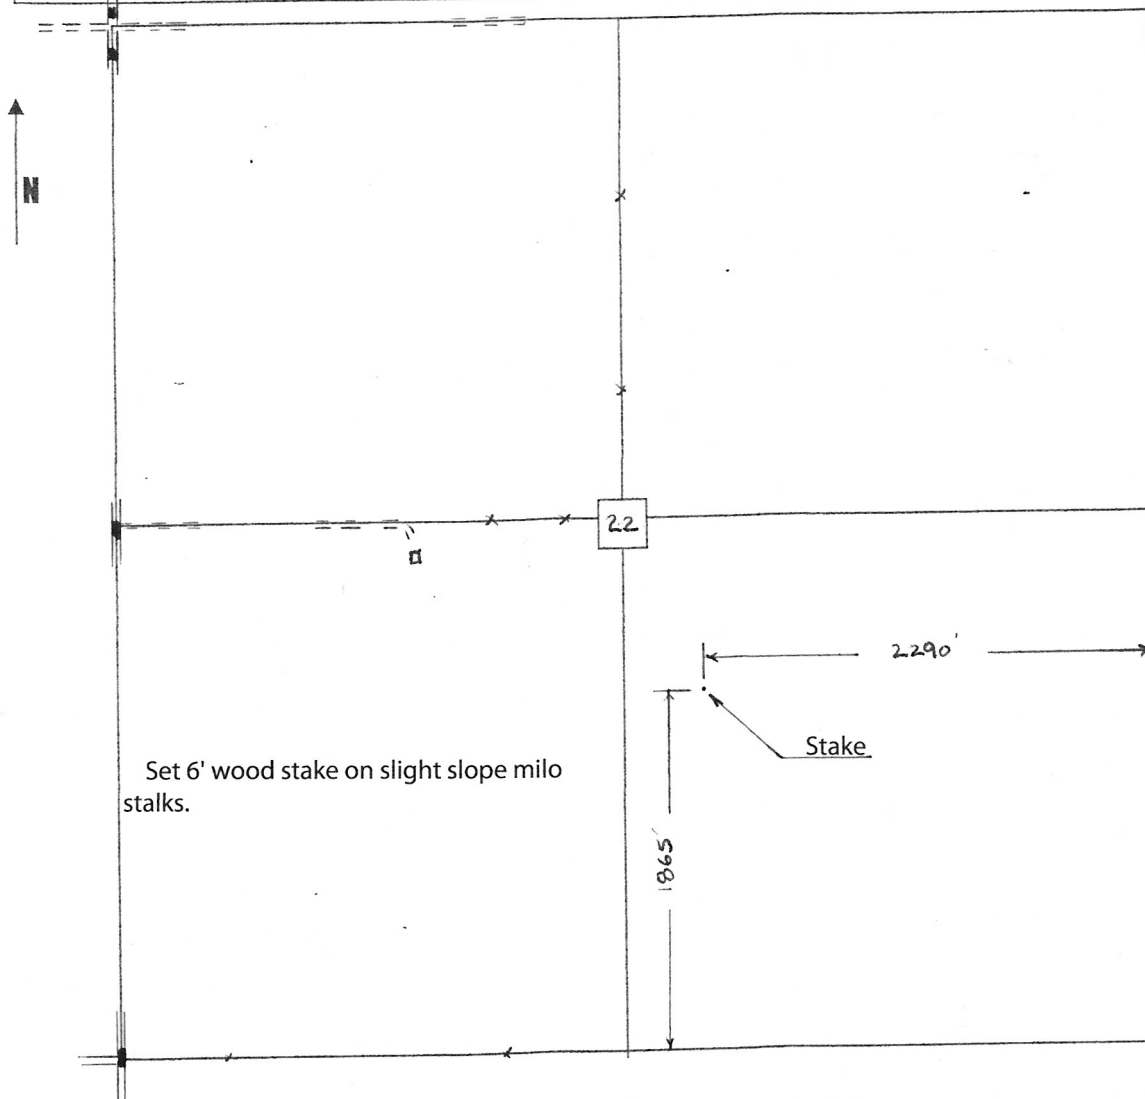

Trego-KS
 County-State

22 11s 23w
 S T R

1865'FSL 2290'FEL
 Location

Cholla Production, LLC
 10390 Bradford Rd.
 Suite 201
 Littleton, CO. 80127

Elevation 2290 Gr.

Ordered By: Bill

Scale 1"=1000'

© 2002 DeLorme. 3-D TopoQuads®. Data copyright of content owner.
www.delorme.com

Scale 1 : 12,000
1" = 1000 ft