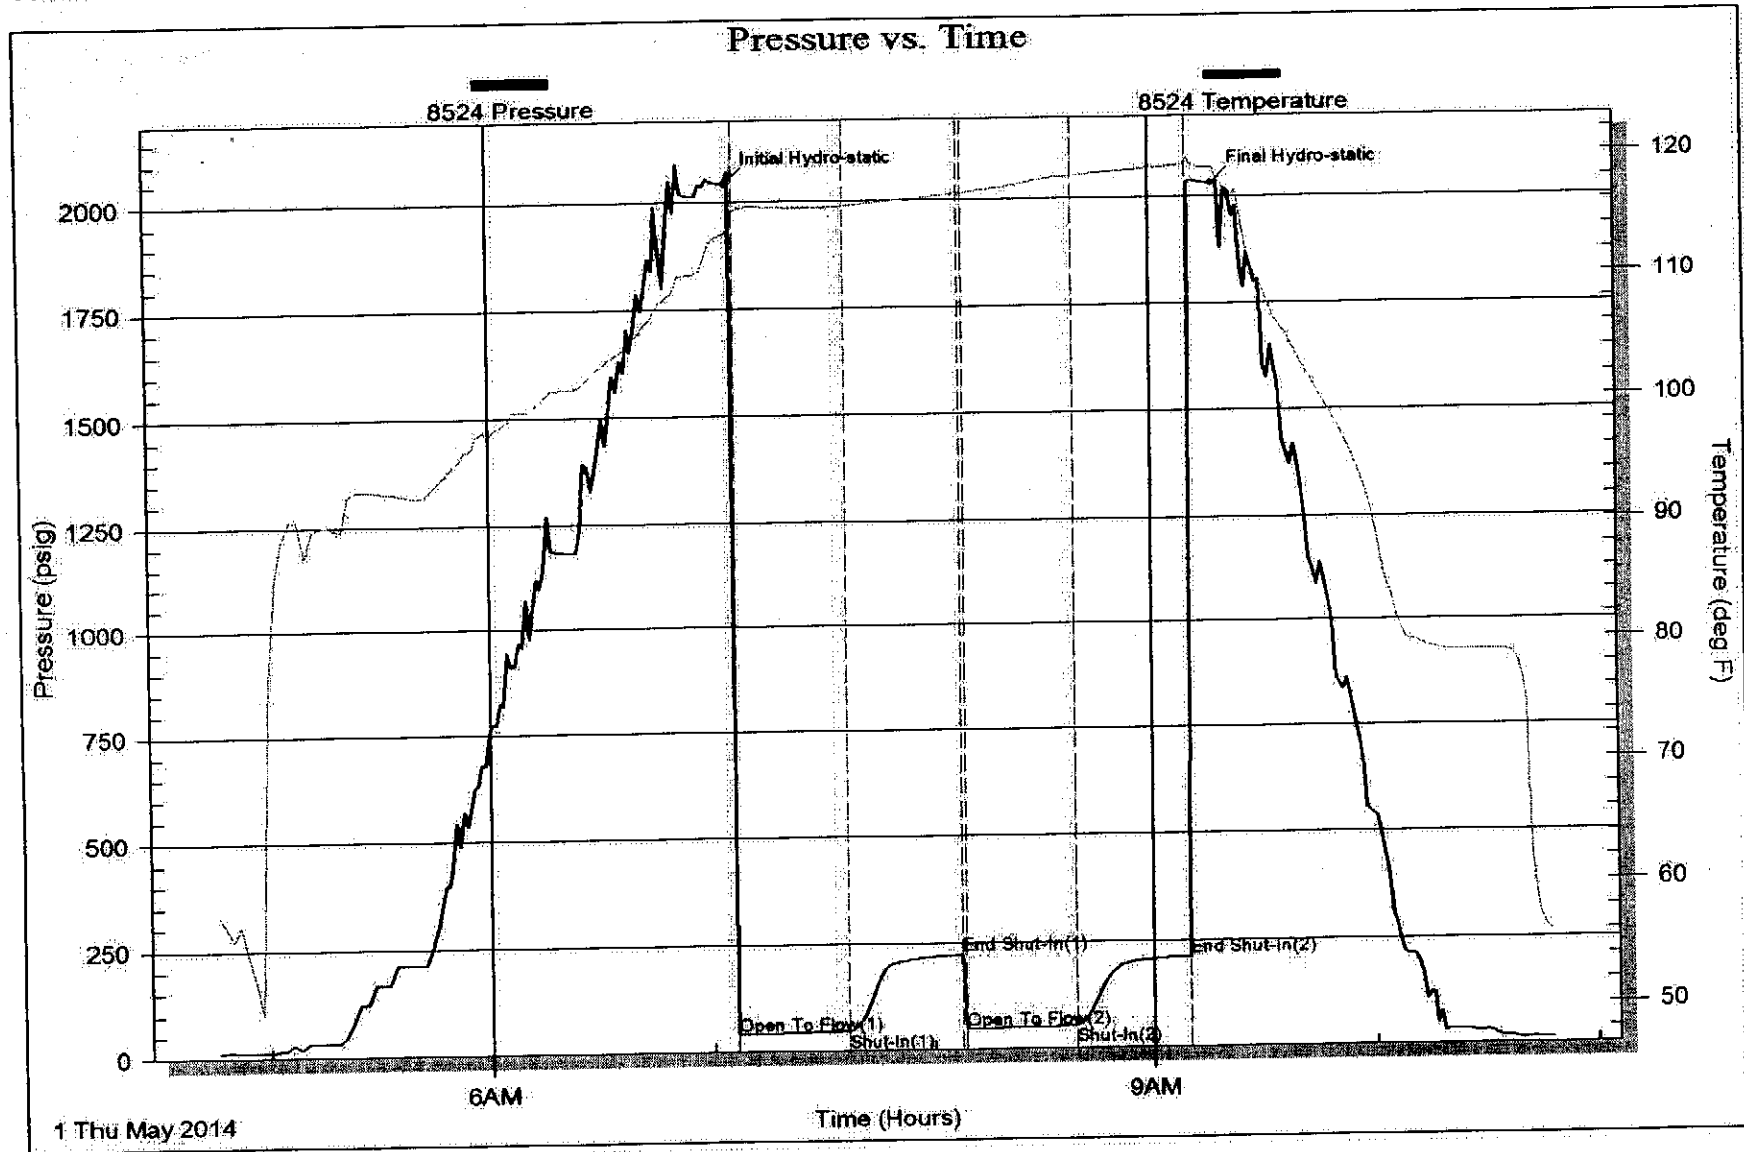

Serial #: 8524

Inside Wilton Petroleum Inc.

Roemer Trust #3

DST Test Number: 1

Serial #: 8159

Outside Wilton Petroleum Inc.

Roemer Trust #3

DST Test Number: 1

Serial #: 8524

Inside: Wilton Petroleum Inc.

Roemer Trust #3

DST Test Number: 2

Serial #: 8159

Outside Wilton Petroleum Inc.

Roemer Trust #3

DST Test Number: 2