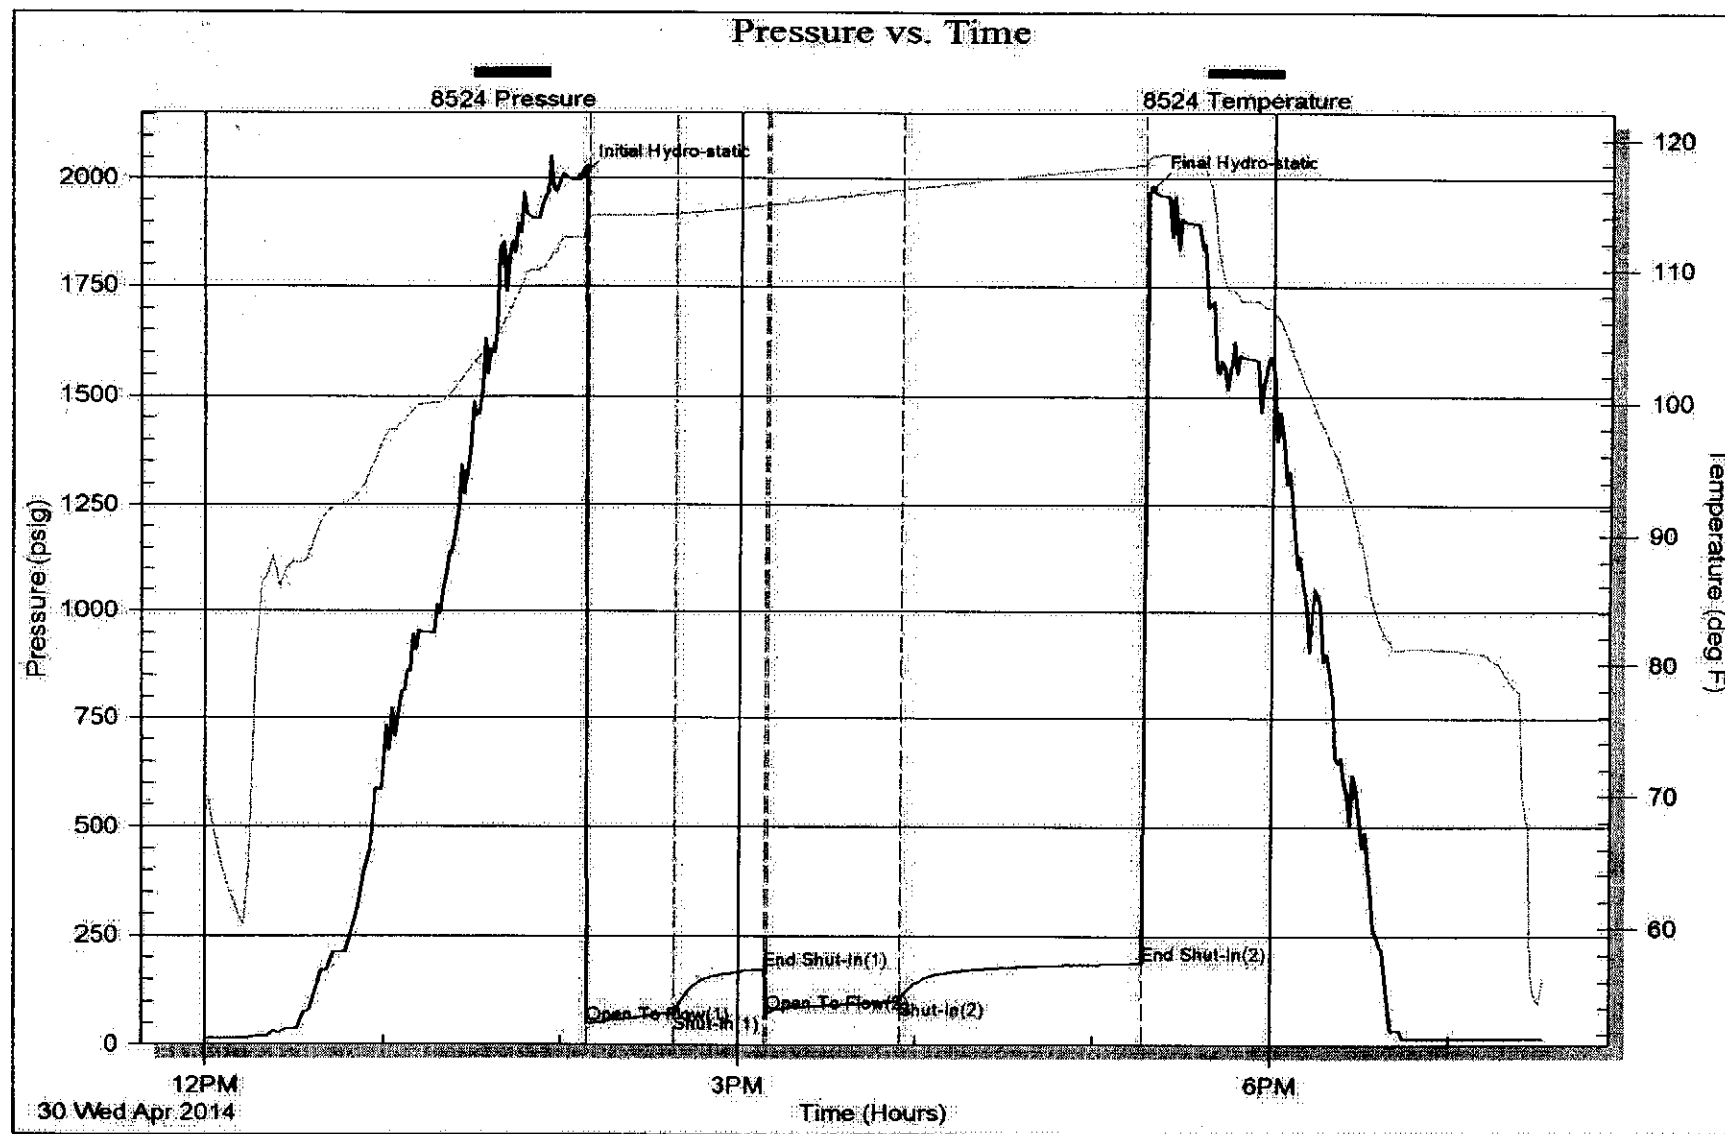

Serial #: 8524

Inside Wilton Petroleum Inc.

Roemer Trust #3

DST Test Number: 1

Serial #: 8159

Outside Wilton Petroleum Inc.

Roemer Trust #3

DST Test Number: 1

Serial #: 8524

Inside: Wilton Petroleum Inc.

Roemer Trust #3

DST Test Number: 2

Serial #: 8159

Outside Wilton Petroleum Inc.

Roemer Trust #3

DST Test Number: 2