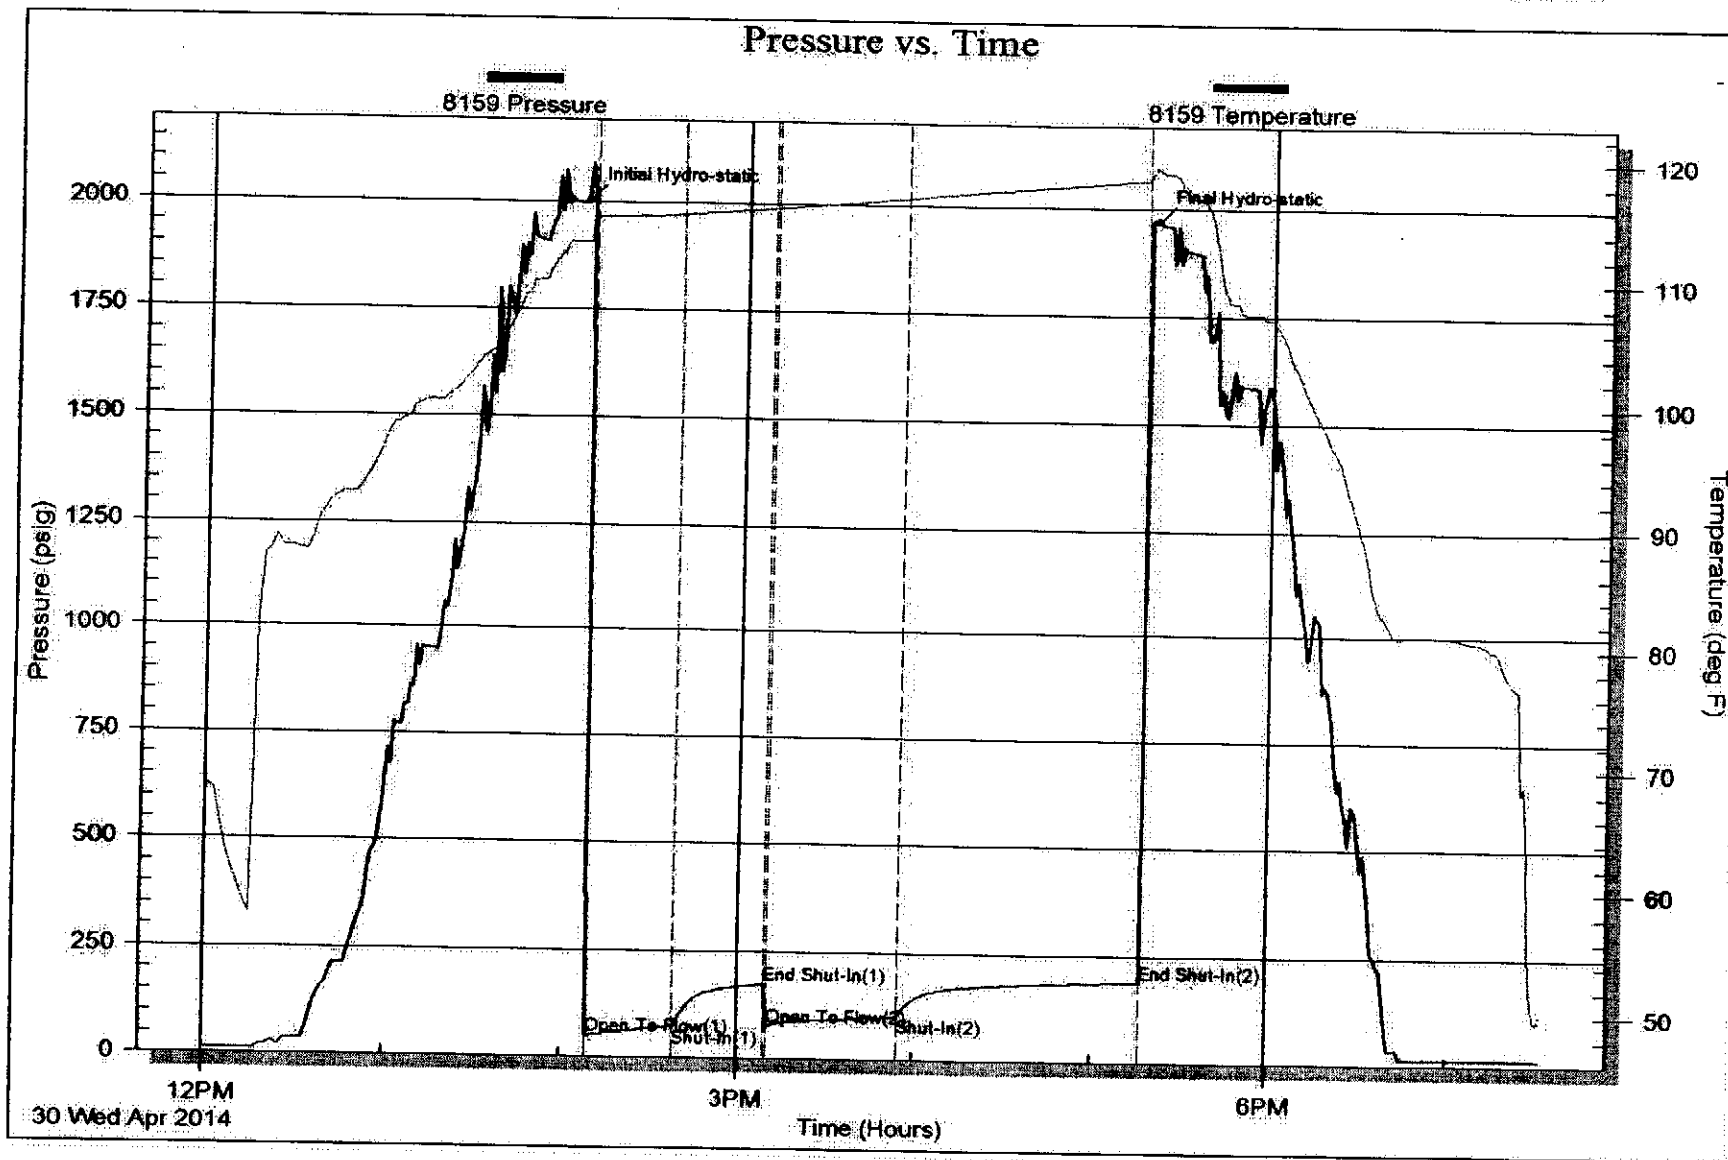

Serial #: 8524

Inside Wilton Petroleum Inc.

Roemer Trust #3

DST Test Number: 1

Serial #: 8159

Outside Wilton Petroleum Inc.

Roemer Trust #3

DST Test Number: 1

Serial #: 8524

Inside: Wilton Petroleum Inc.

Roemer Trust #3

DST Test Number: 2

Serial #: 8159

Outside Wilton Petroleum Inc.

Roemer Trust #3

DST Test Number: 2