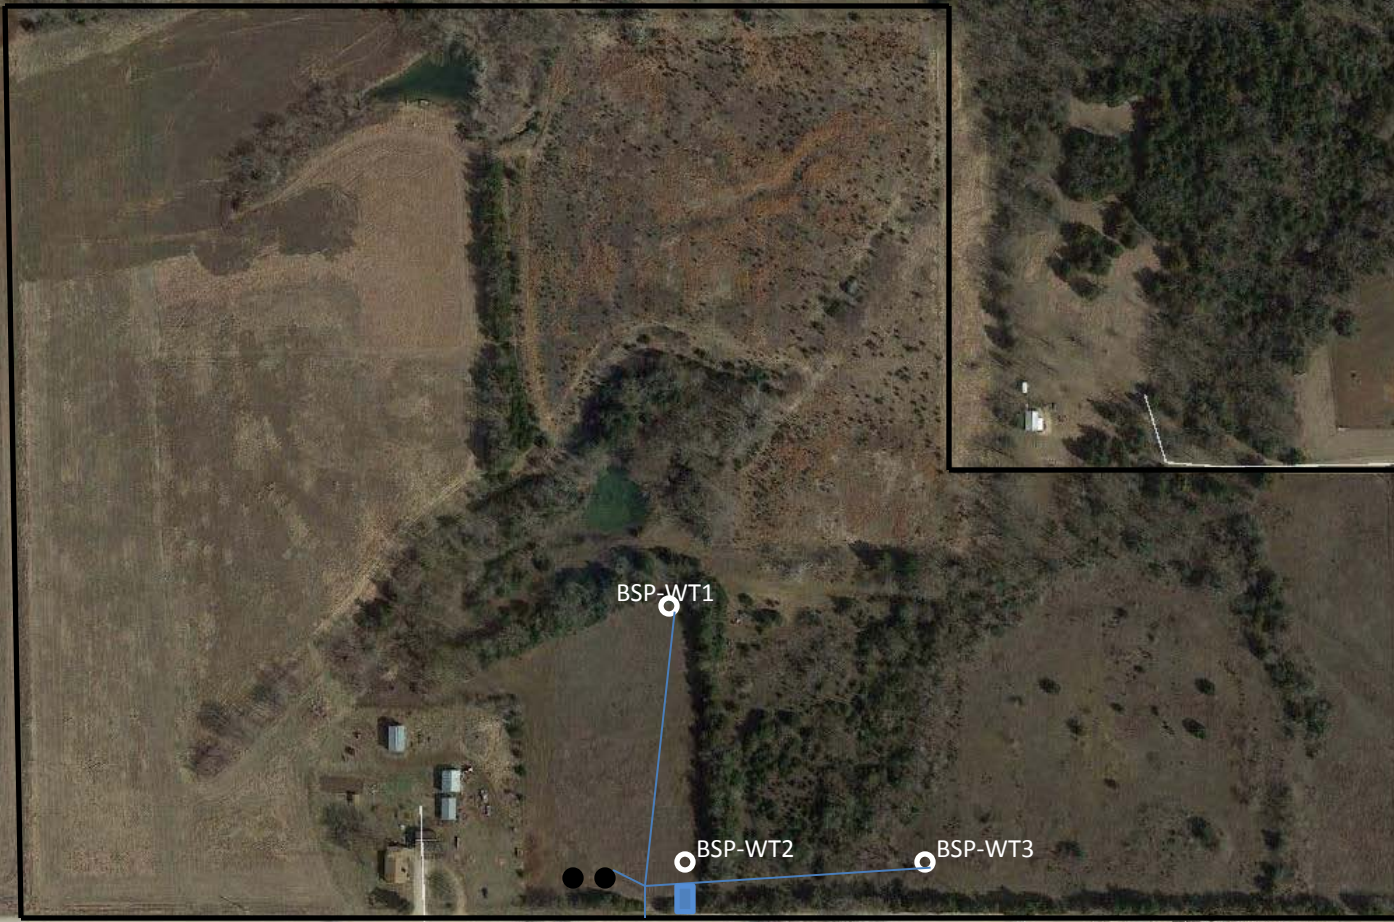

Watson Lease

BSP-WT1

BSP-WT2

BSP-WT3

Ellis Terrace

Ellis Terrace

Vermont Rd
Vermont Rd

© 2014 Google

Google earth

1991

Imagery Date: 3/28/2014 38°28'18.47" N 95°06'26.66" W elev 978 ft eye alt 3420 ft