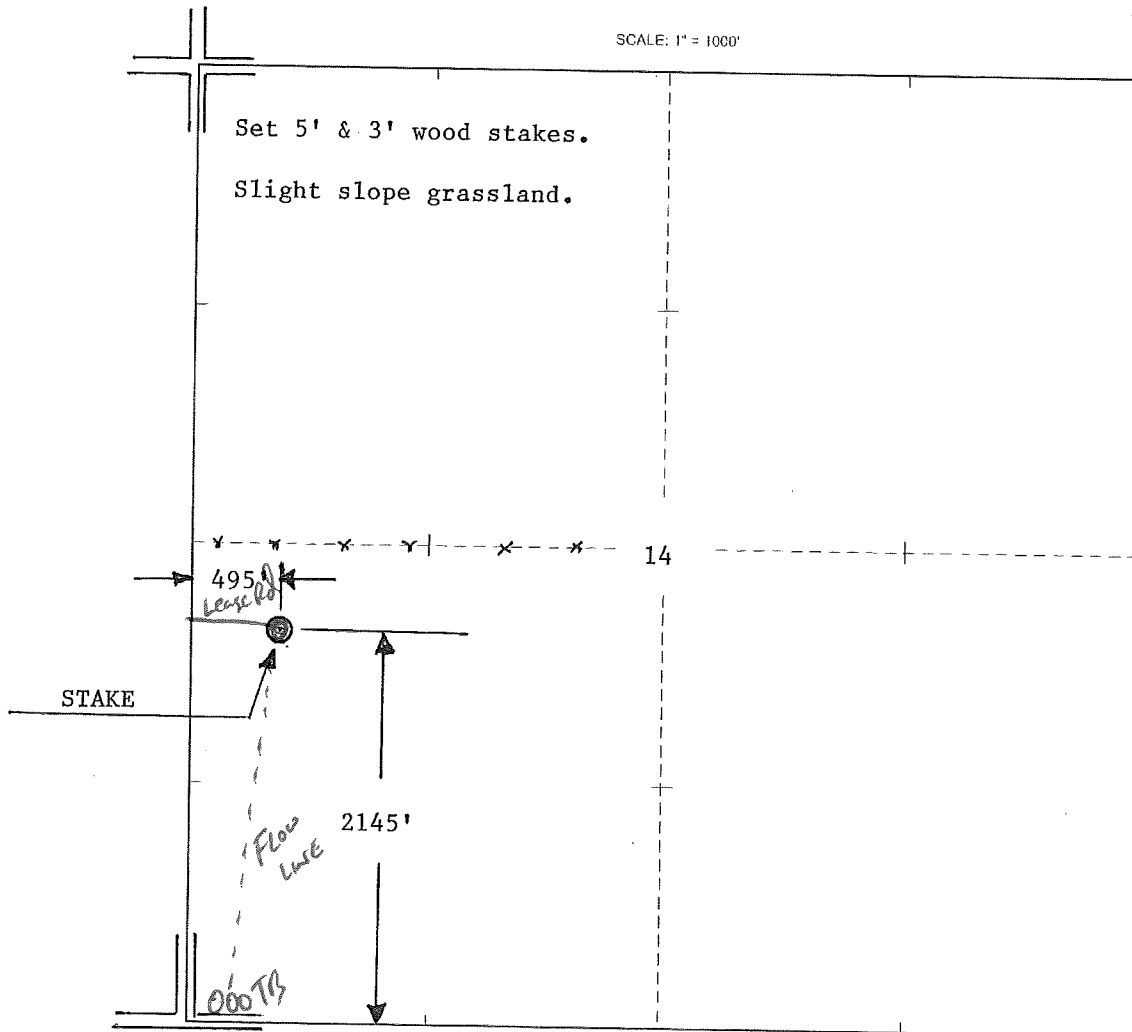

AUTHORIZED BY: Todd Allam

SCALE: 1" = 1000'

Set 5' & 3' wood stakes.

Slight slope grassland.

DATE STAKED: 7/2/14