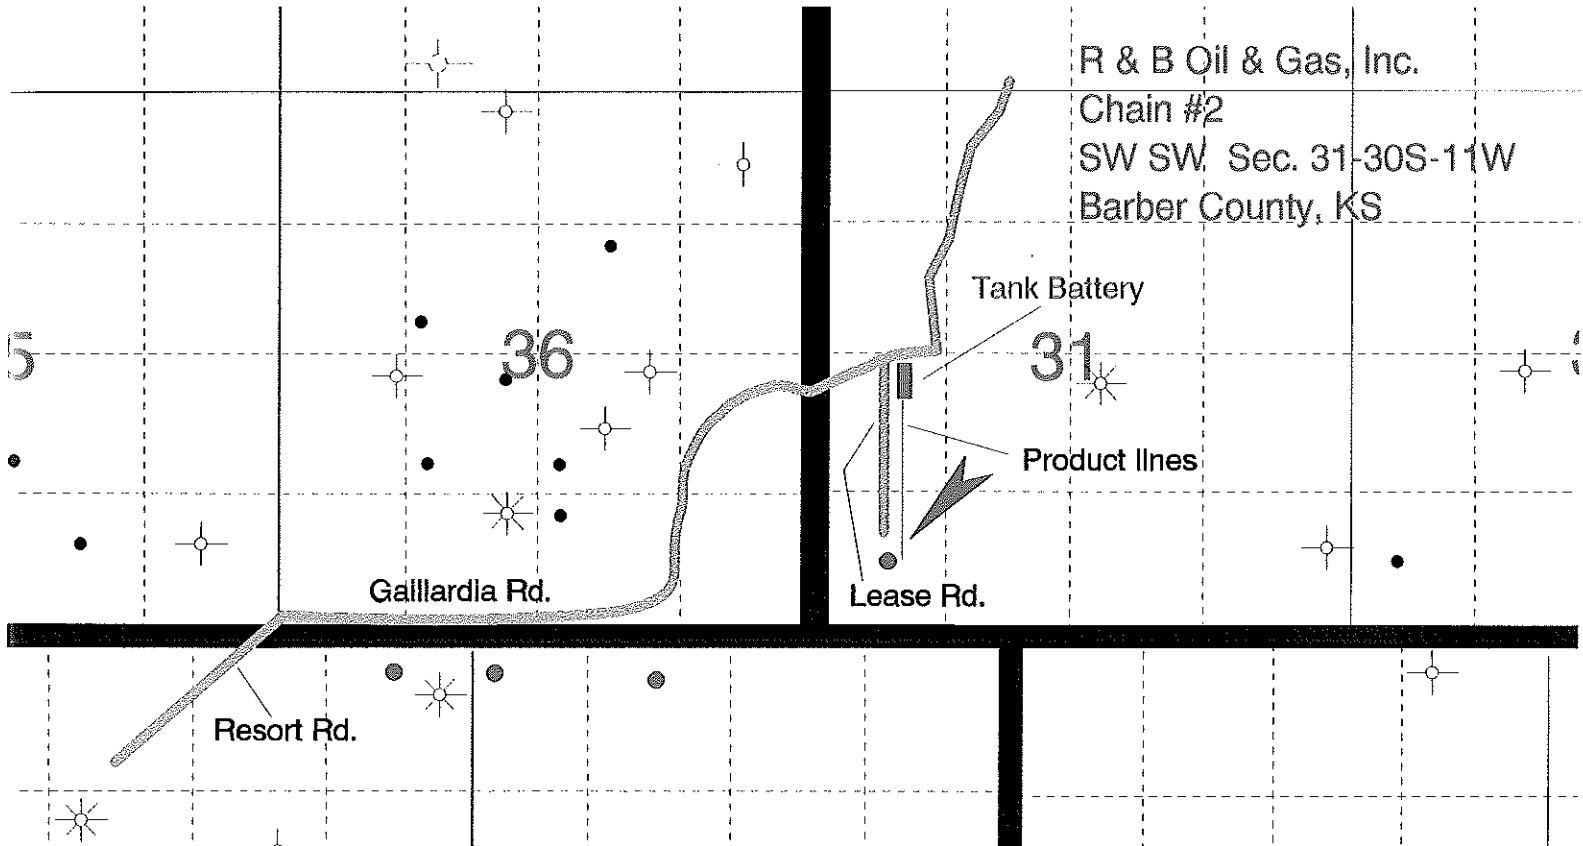

R & B Oil & Gas, Inc.
Chain #2
SW SW Sec. 31-30S-11W
Barber County, KS

Tank Battery

Product Lines

Lease Rd.

Gaillardia Rd.

Resort Rd.

36

31