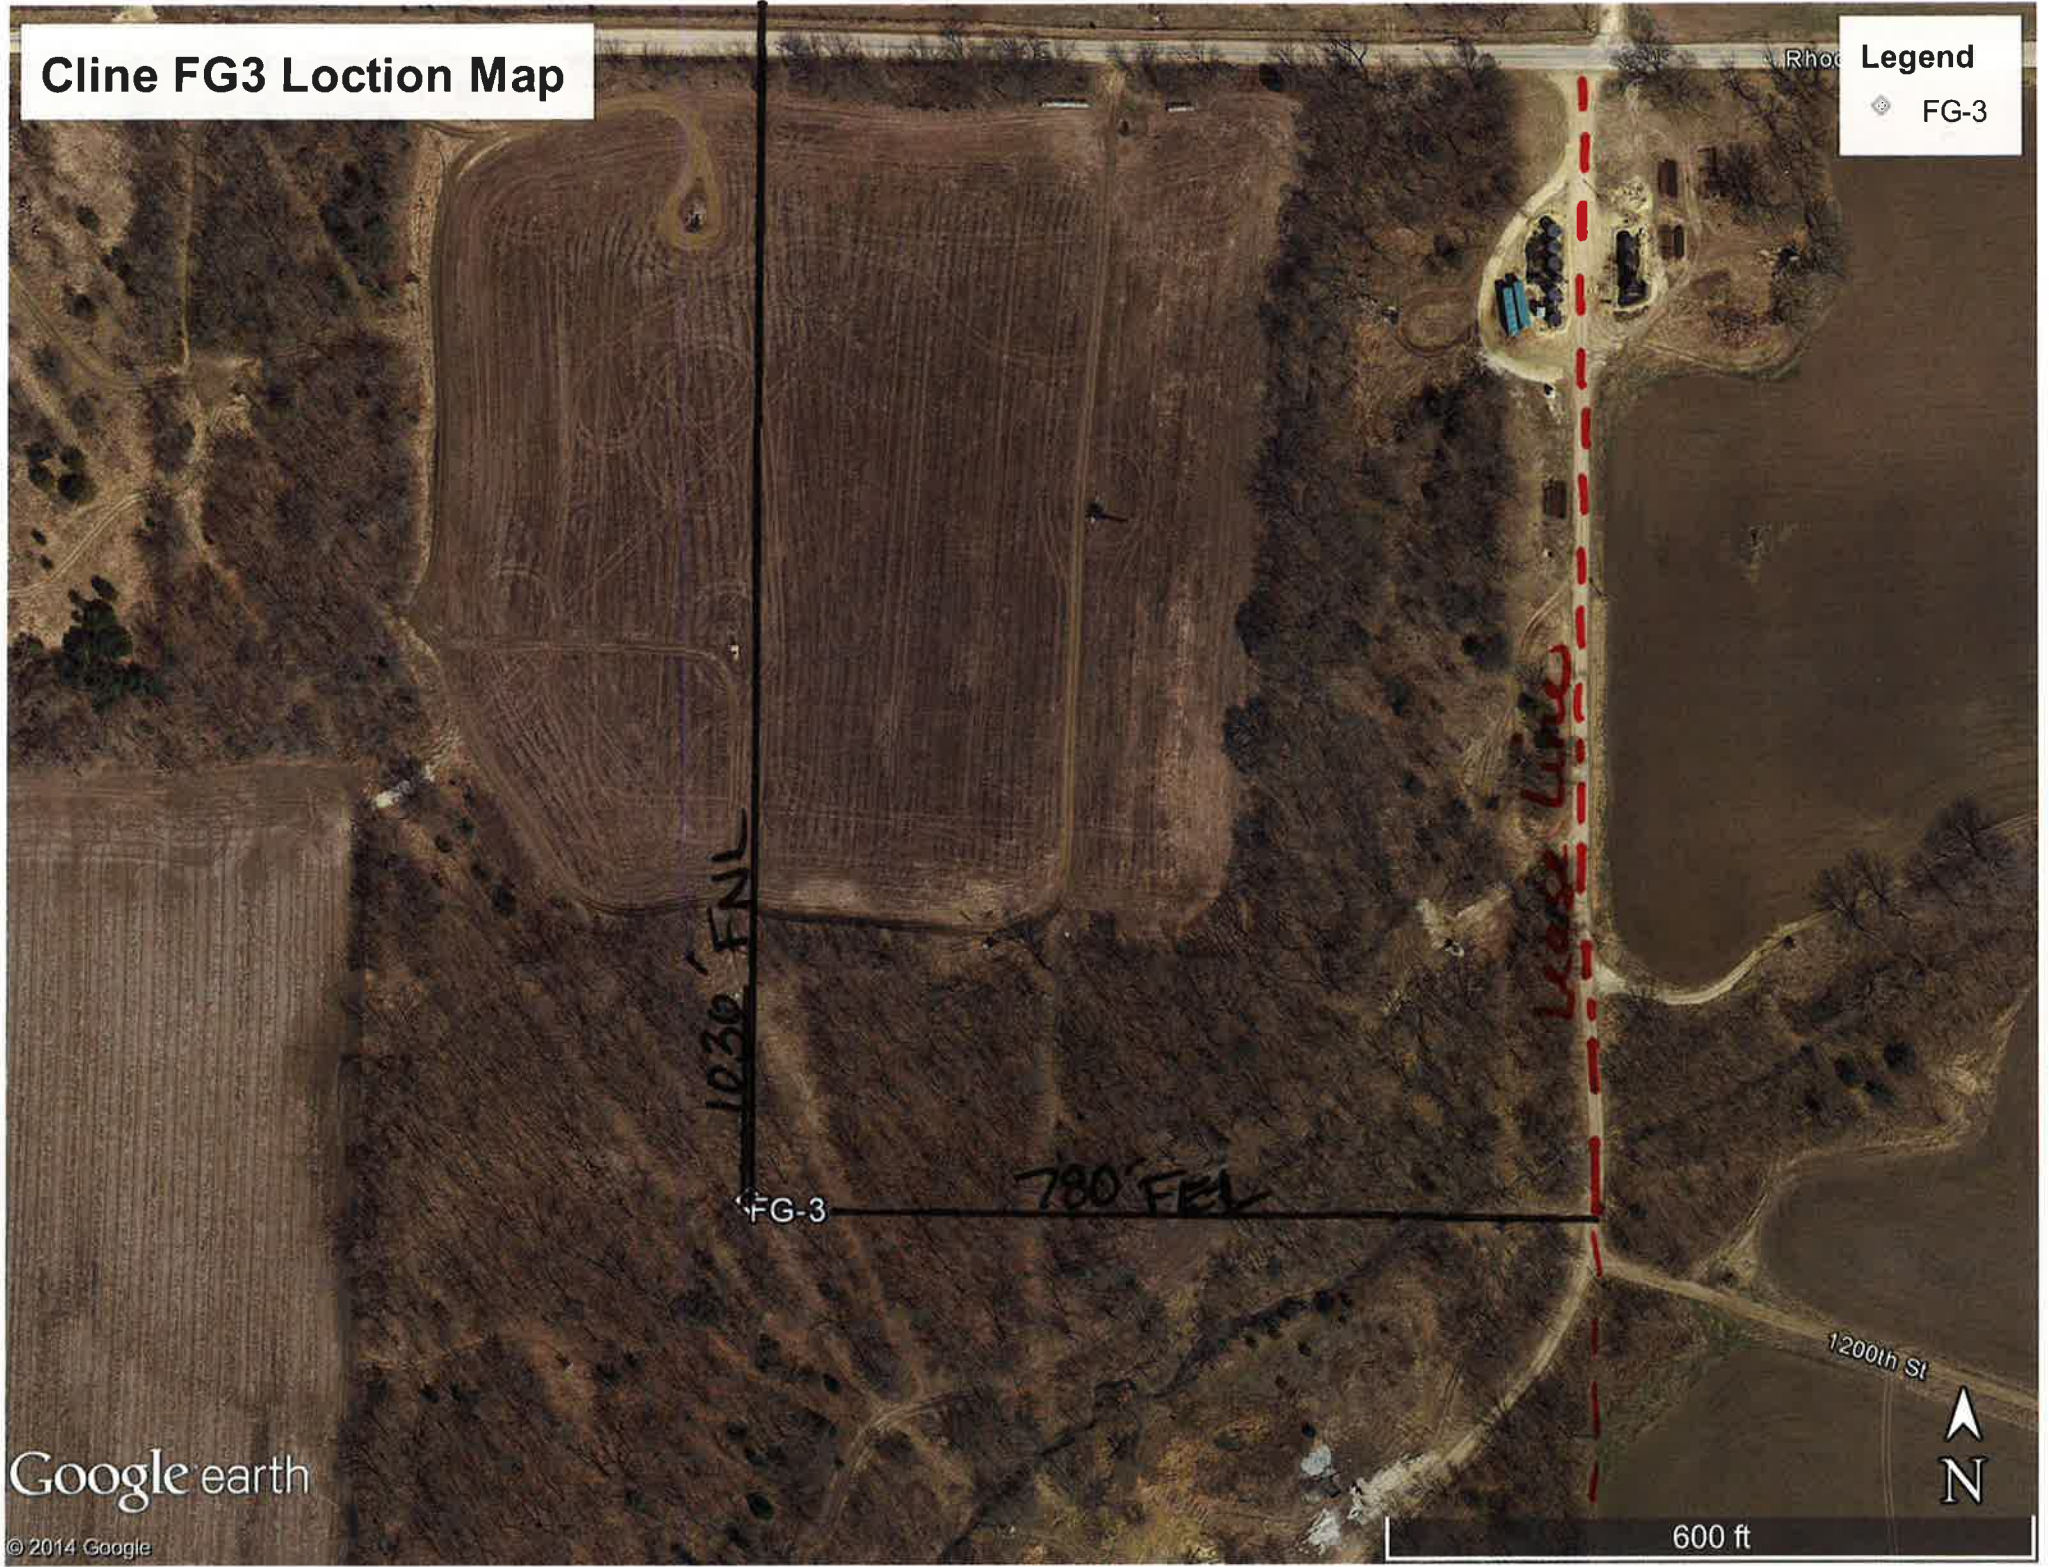

# Cline FG3 Location Map

**Legend**  
FG-3

Google earth

© 2014 Google

600 ft