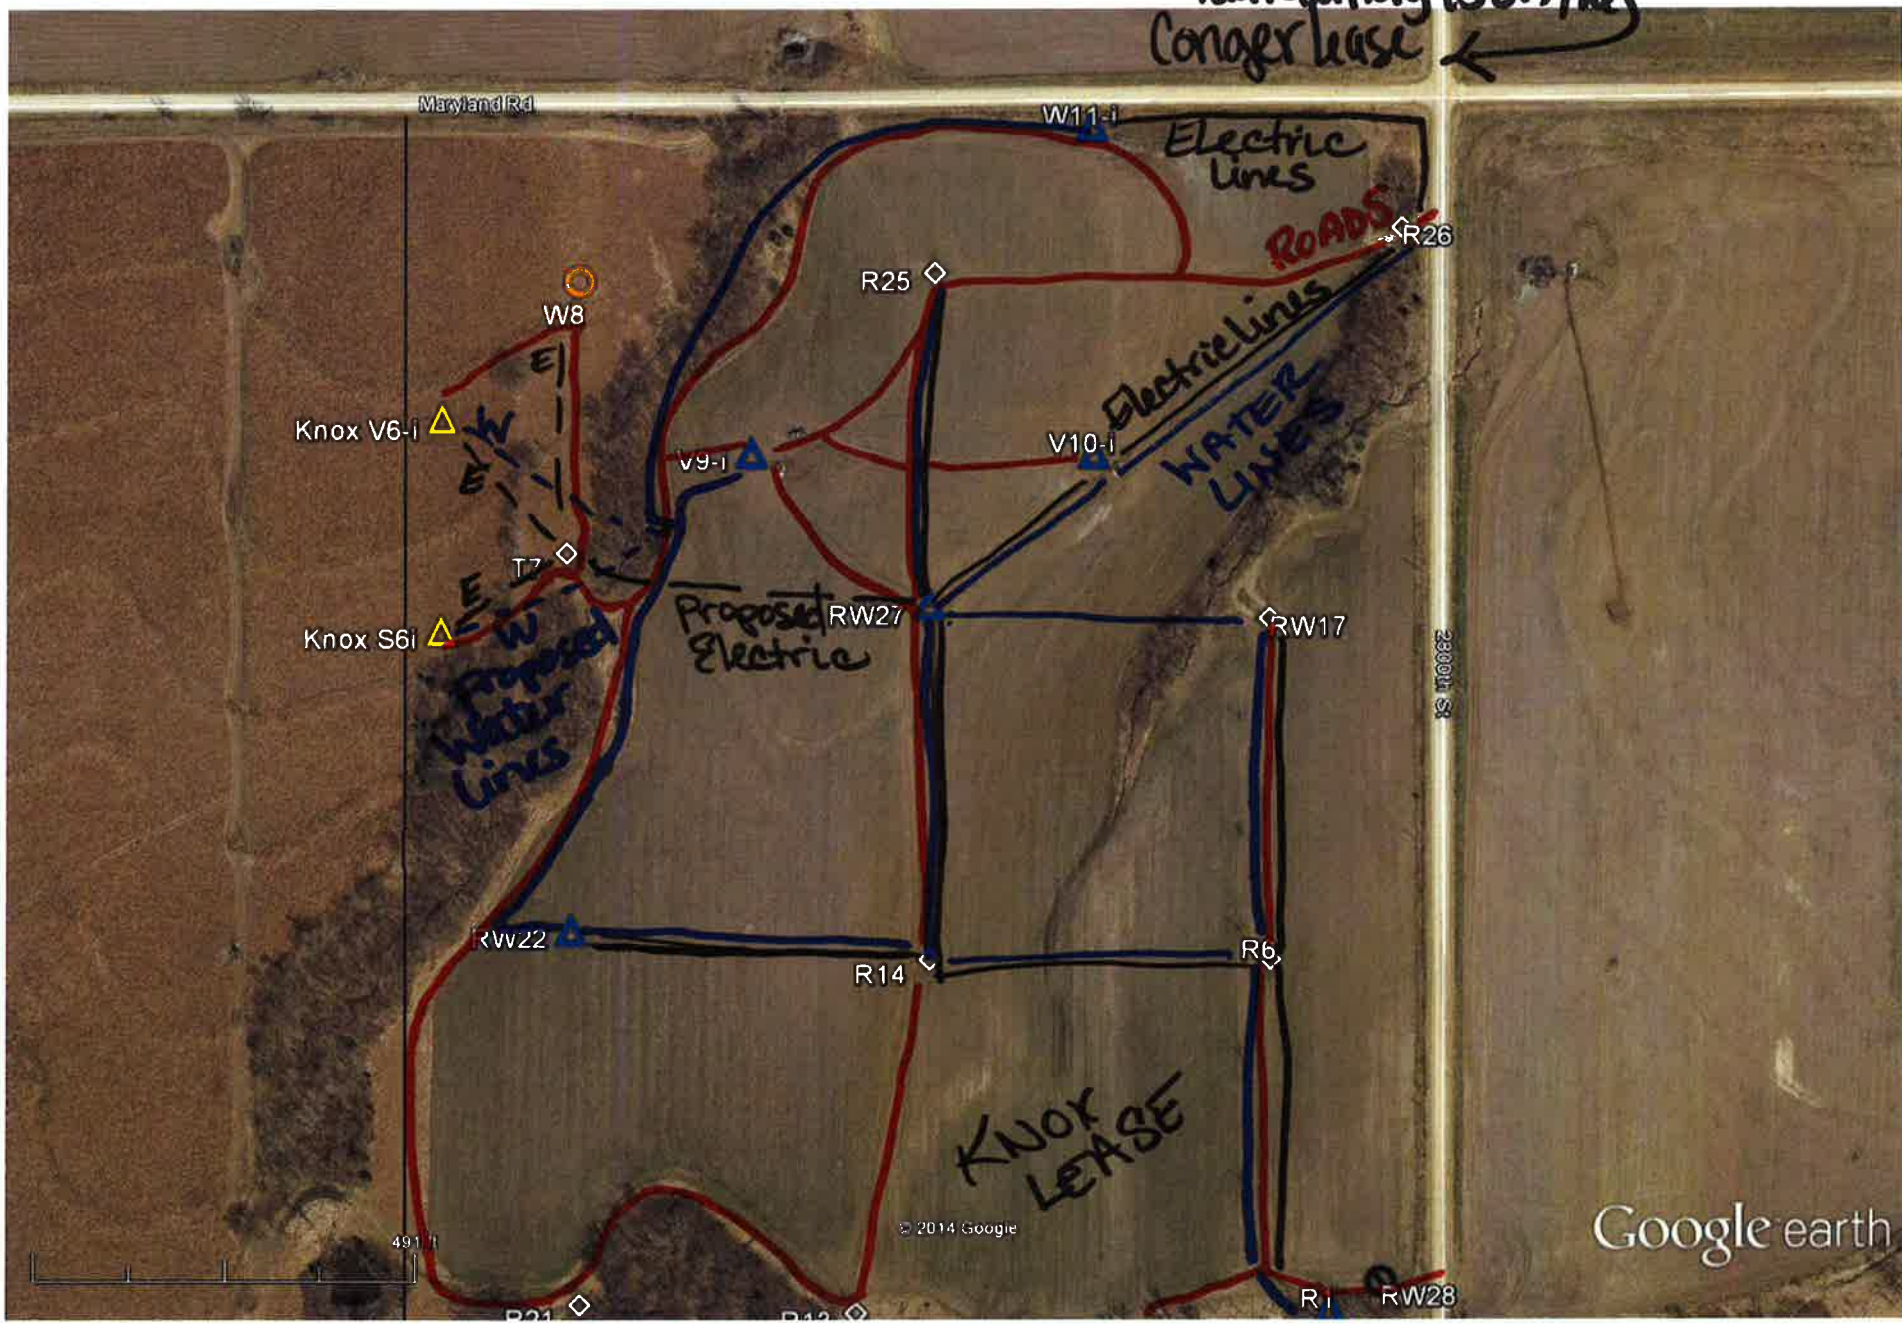

Tank Battery is on the Conger lease ←

Maryland Rd

W11-I

Electric Lines

ROADS

R26

W8

R25

Knox V6-I

V9-I

V10-I

Electric Lines
WATER LINES

TZ

Knox S6-I

Proposed Water Lines

Proposed Electric

RW27

RW17

2300th St

RW22

R14

R6

KNOX LEASE

49.1 ft

© 2014 Google

Google earth

R21

R12

R1

RW28