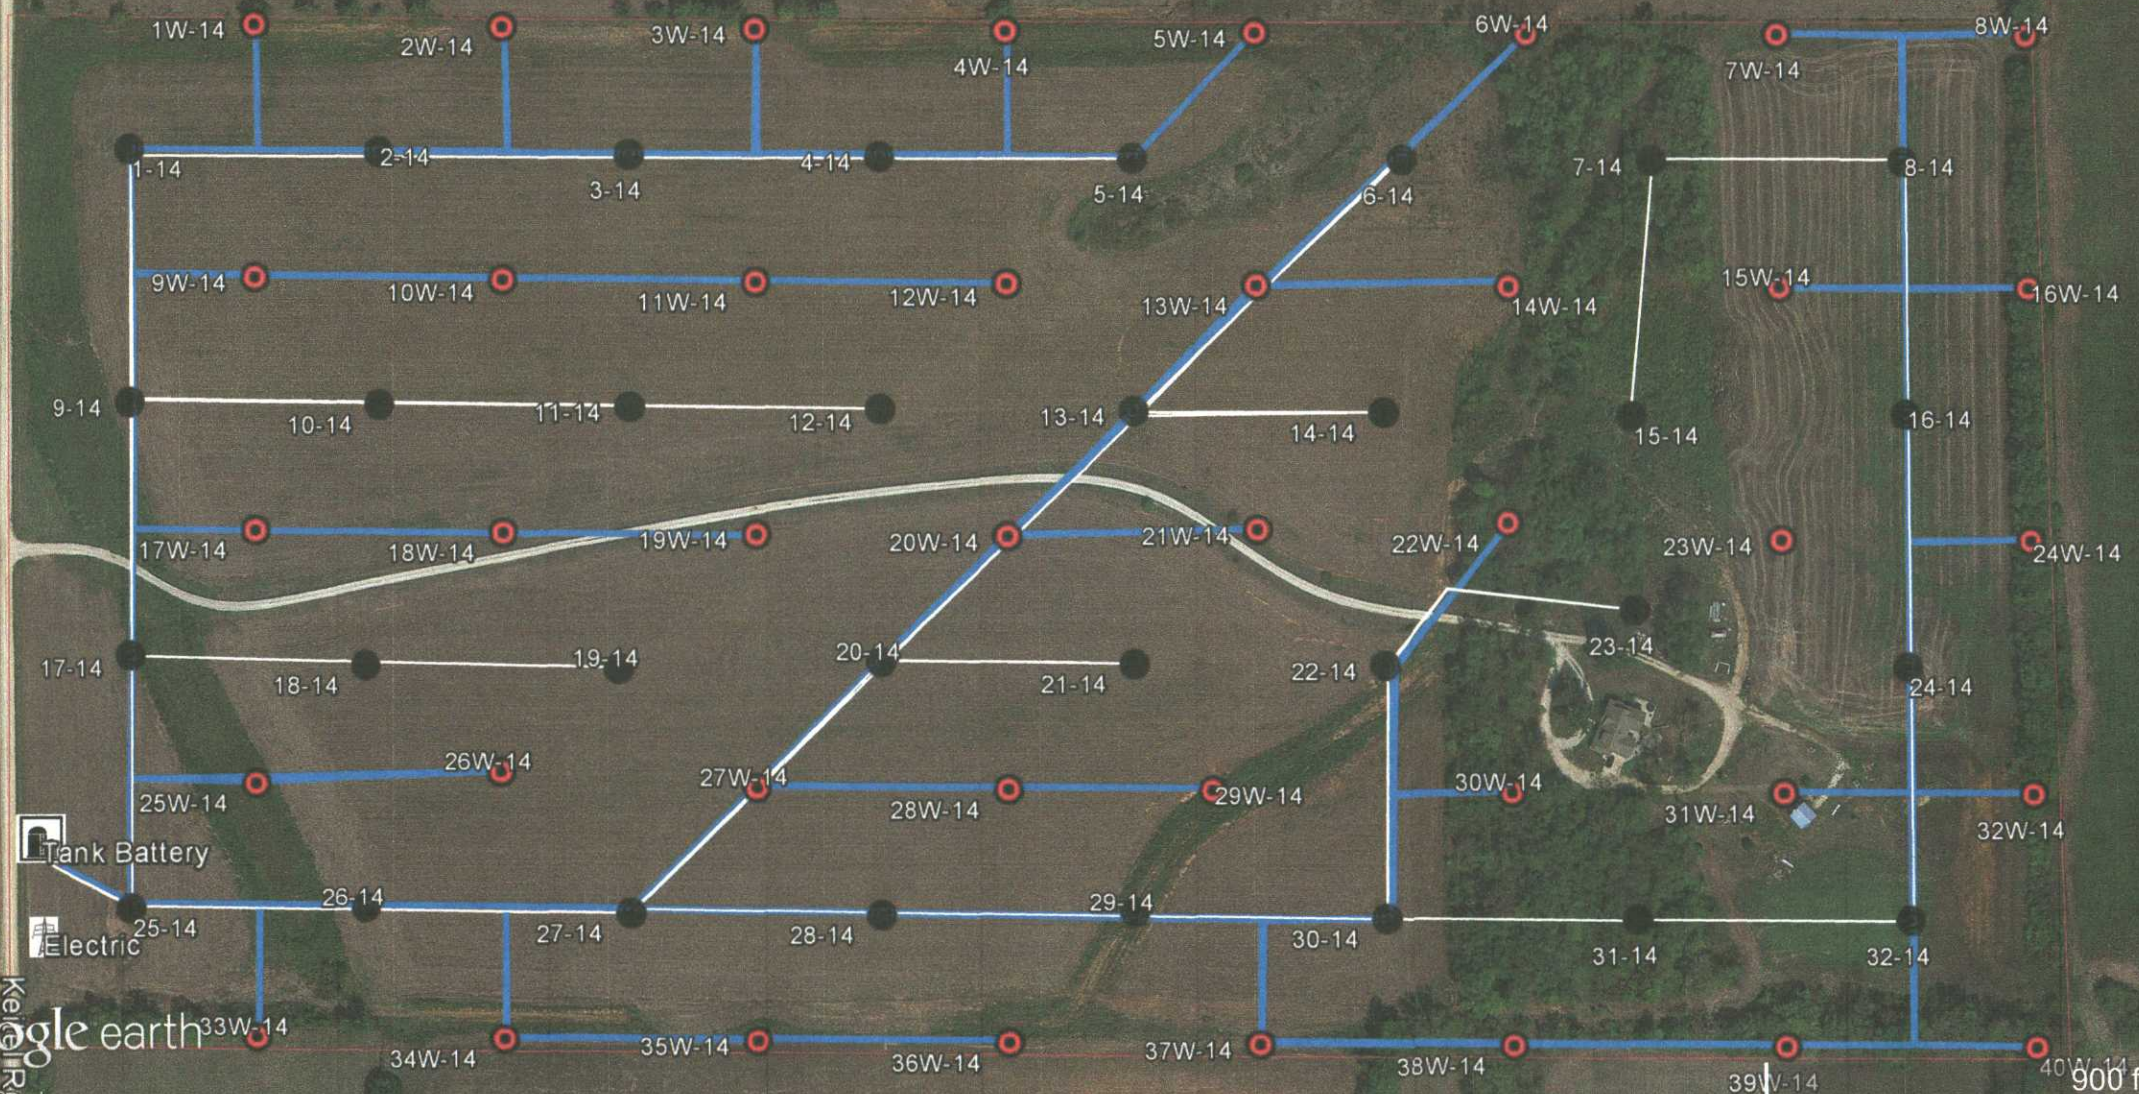

Stainbrook Lease

Bobcat Oilfield Service, Inc.
Updated 6-18-14
Linn County 80 Acres
S/2 NW/4 S9-T20S-R23E

Legend

- ⚡ Electric
- Feature 1
- Feature 2
- 🔵 Injection Flowlines
- ▭ Lease Boundary
- 🛣️ Roads, Oil Flowlines and Electric
- 🏠 Tank Battery

900 ft