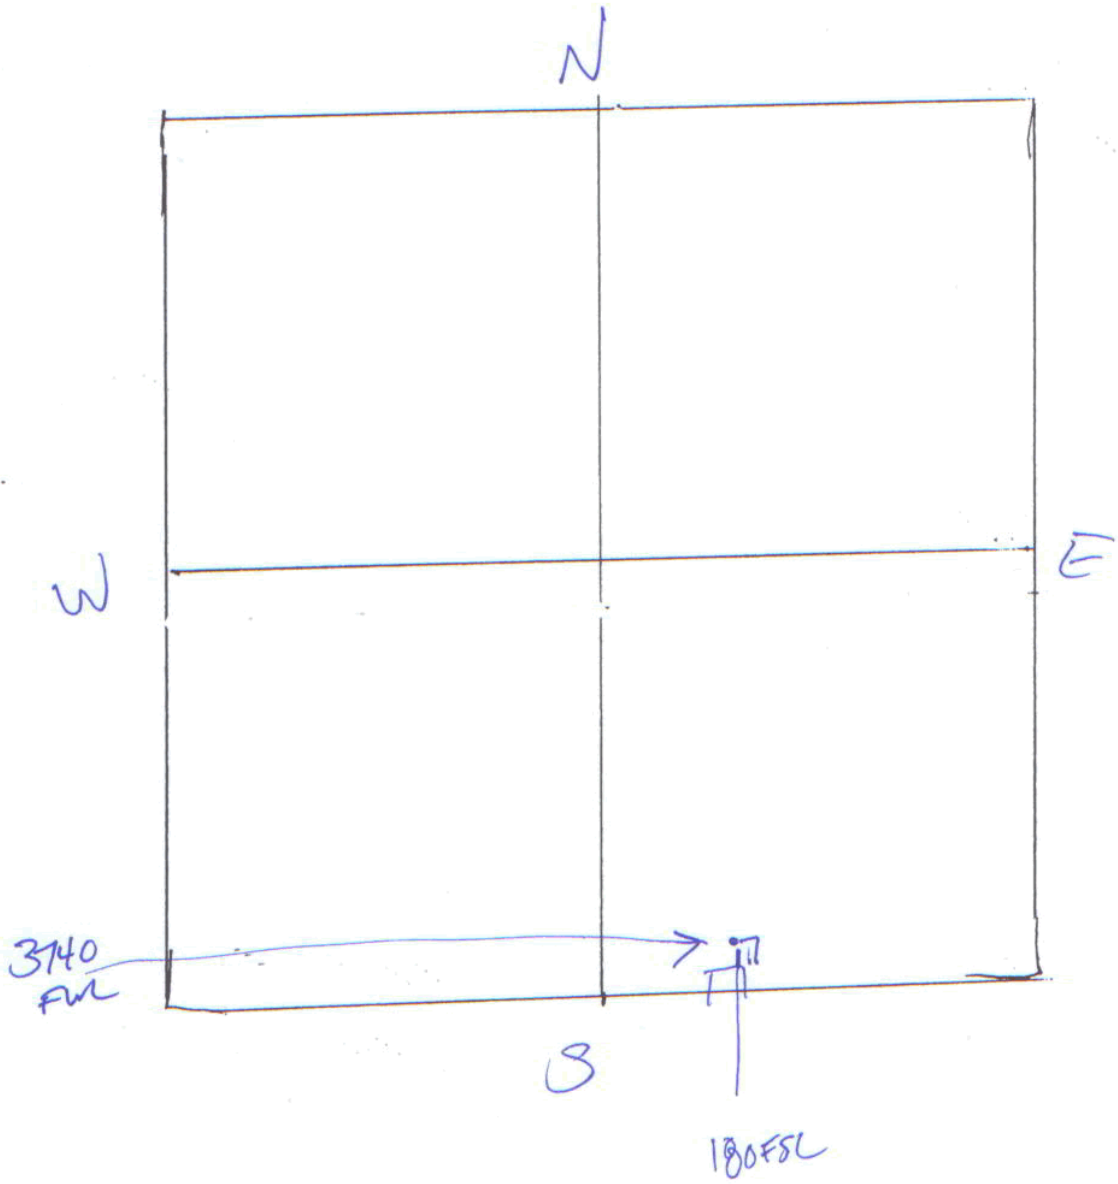

Diebolt
9-14
S15-T24-R17 E
Woodson Co

180' FSL
3740' FWL