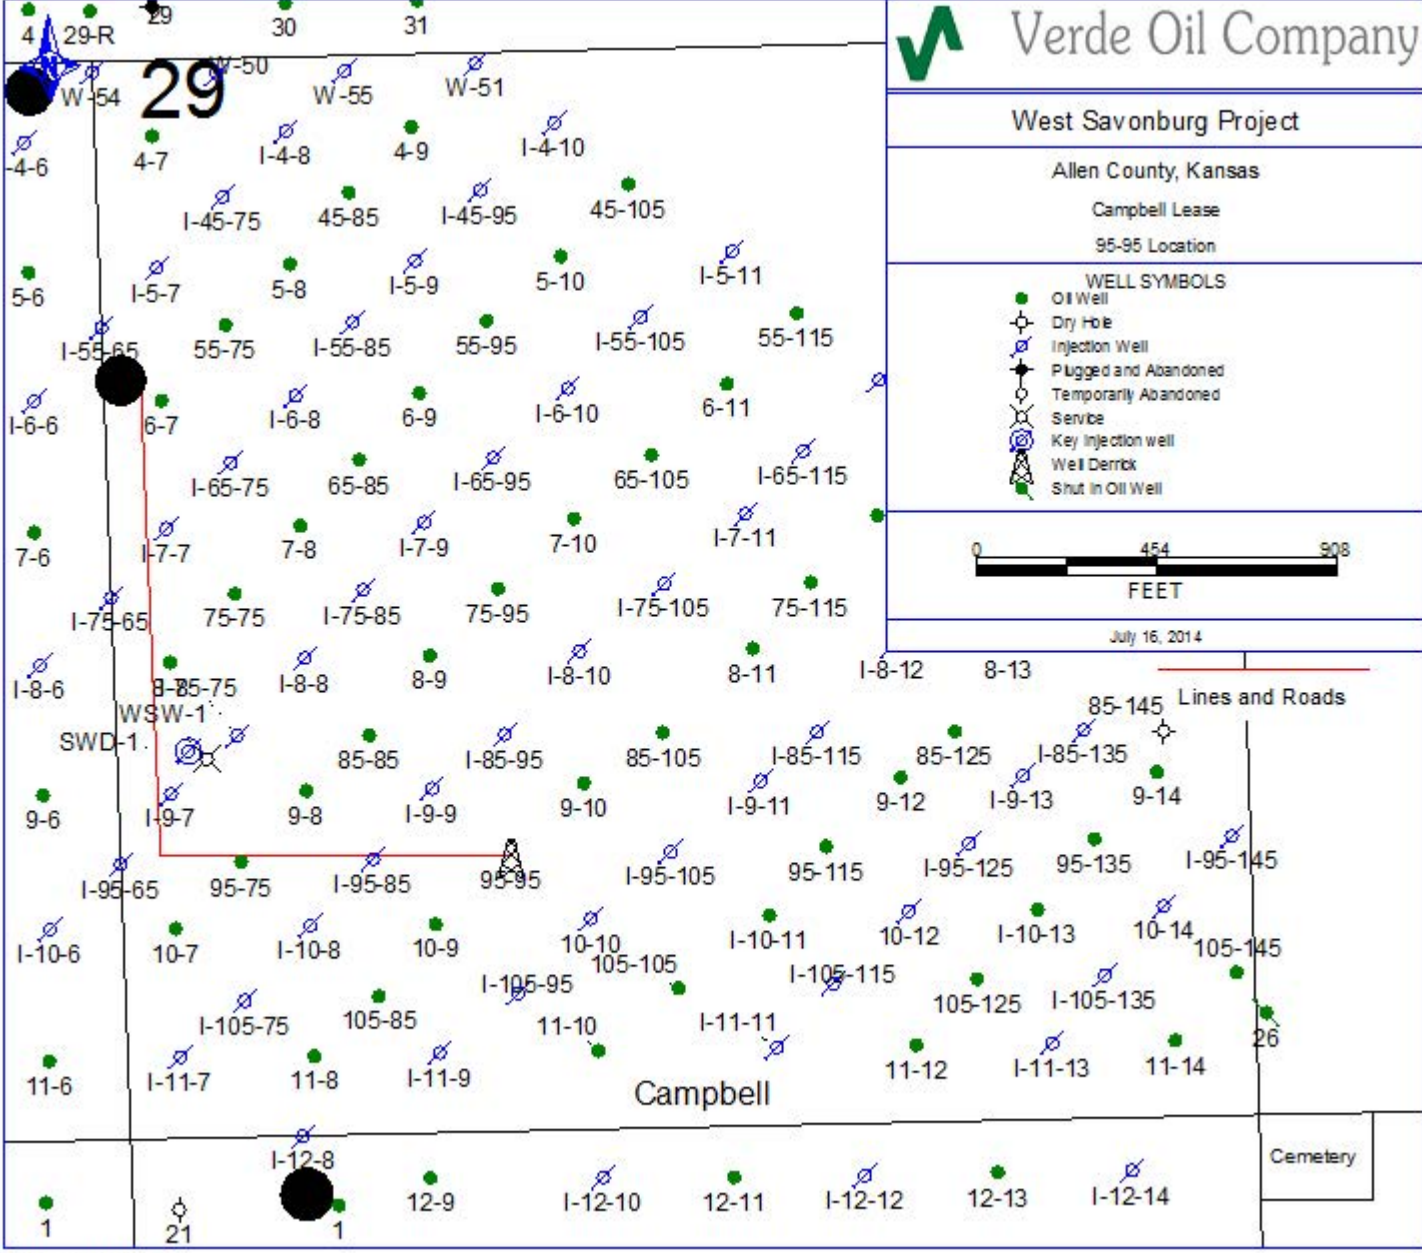

West Savonburg Project

Allen County, Kansas

Campbell Lease

95-95 Location

WELL SYMBOLS

- Oil Well
- Dry Hole
- Injection Well
- Plugged and Abandoned
- Temporarily Abandoned
- Service
- Key injection well
- Well Derrick
- Shut In Oil Well

July 16, 2014

Lines and Roads

Campbell

Cemetery