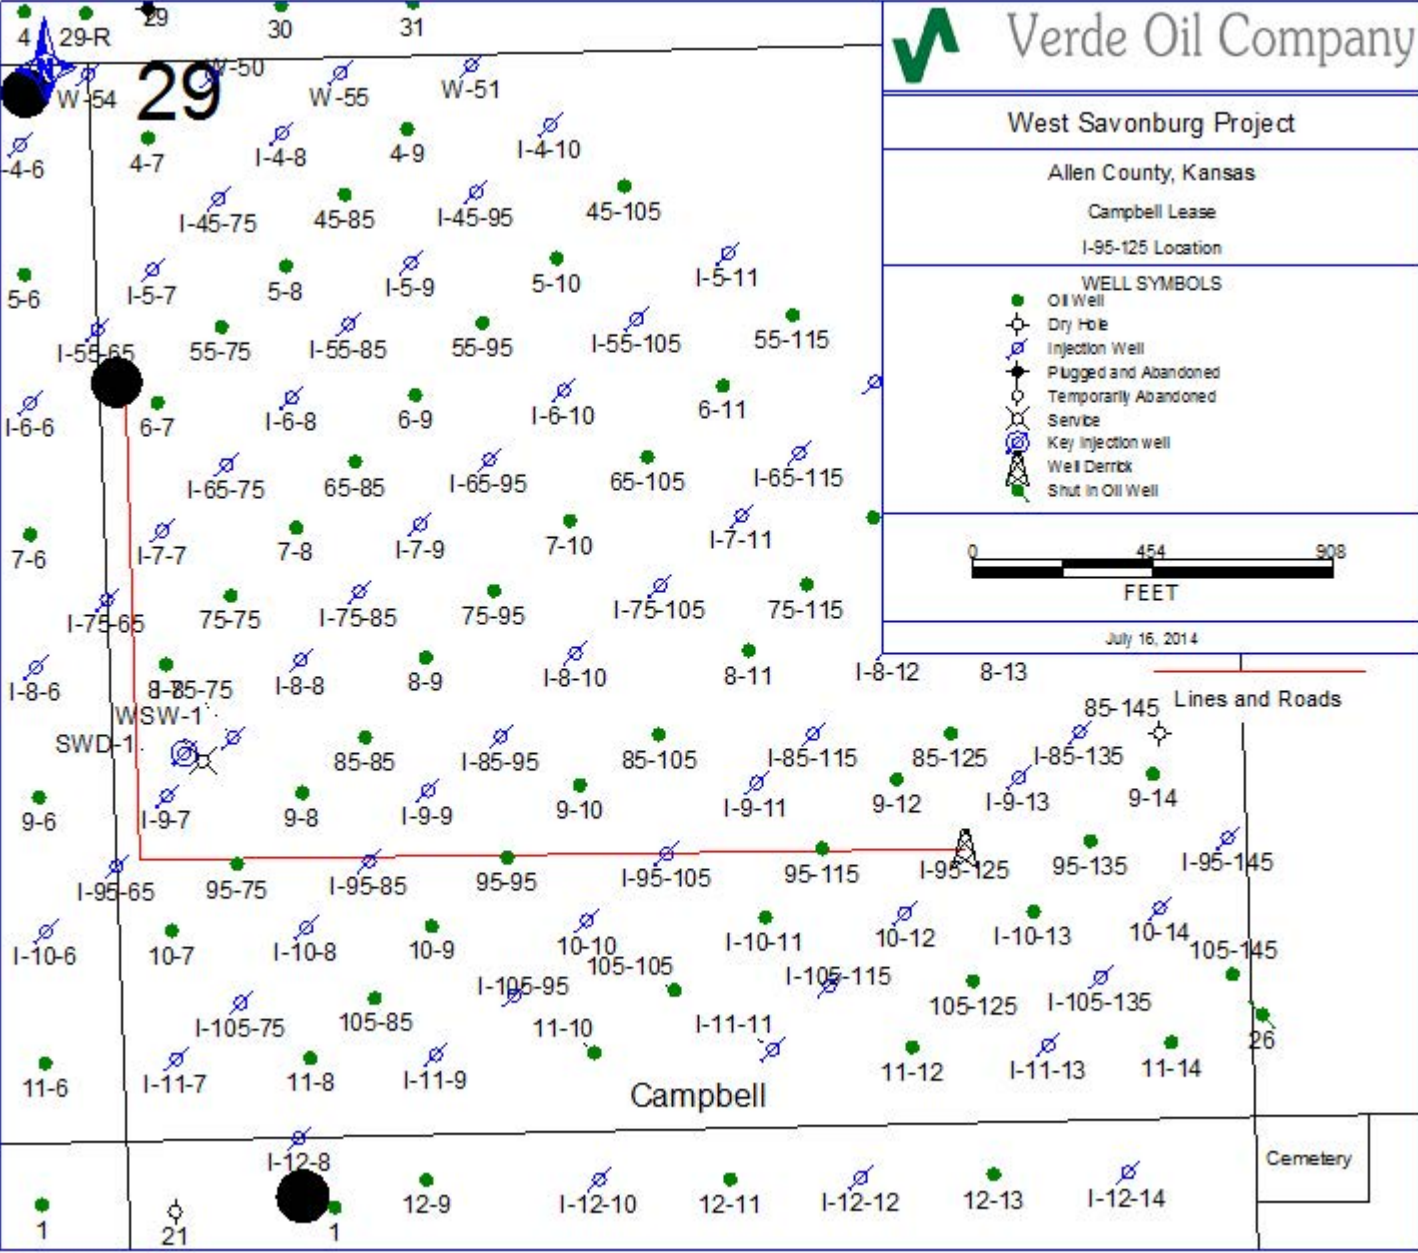

West Savonburg Project

Allen County, Kansas

Campbell Lease

I-95-125 Location

WELL SYMBOLS

- Oil Well
- Dry Hole
- Injection Well
- Plugged and Abandoned
- Temporarily Abandoned
- Service
- Key injection well
- Well Derrick
- Shut in Oil Well

July 16, 2014

Campbell

Cemetery