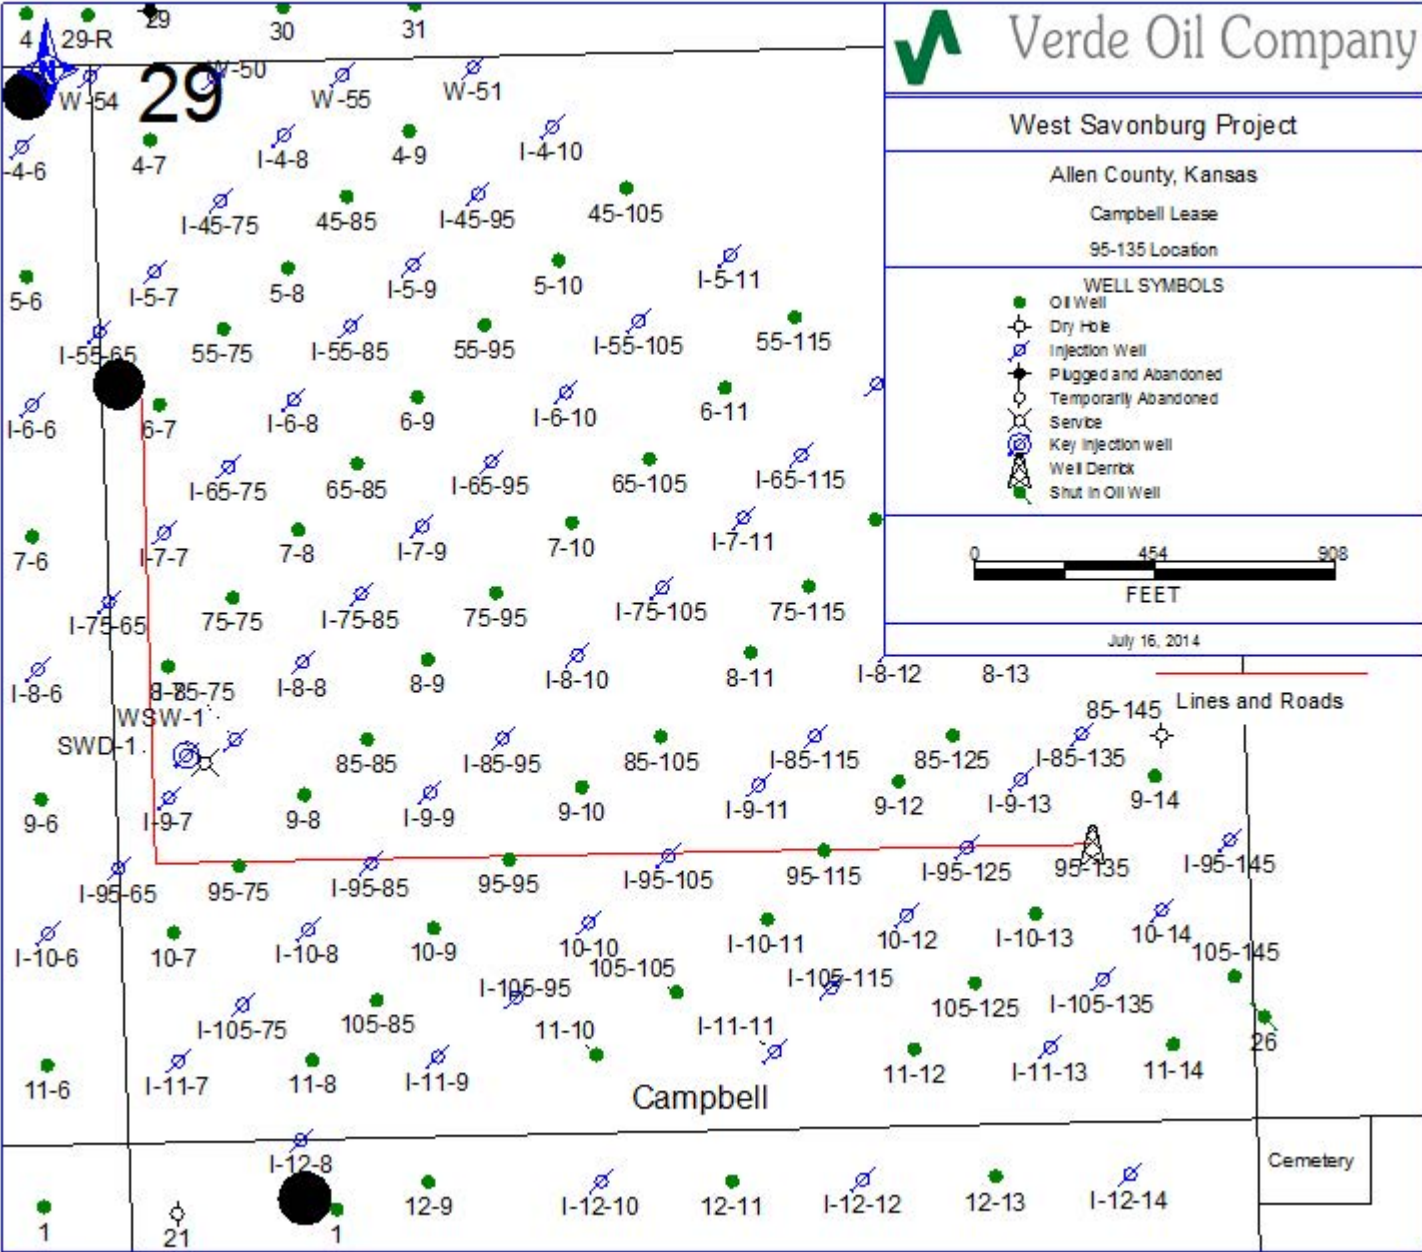

West Savonburg Project

Allen County, Kansas

Campbell Lease

95-135 Location

WELL SYMBOLS

- Oil Well
- Dry Well
- Injection Well
- Plugged and Abandoned
- Temporarily Abandoned
- Service
- Key injection well
- Well Derrick
- Shut in Oil Well

July 16, 2014

Cemetery