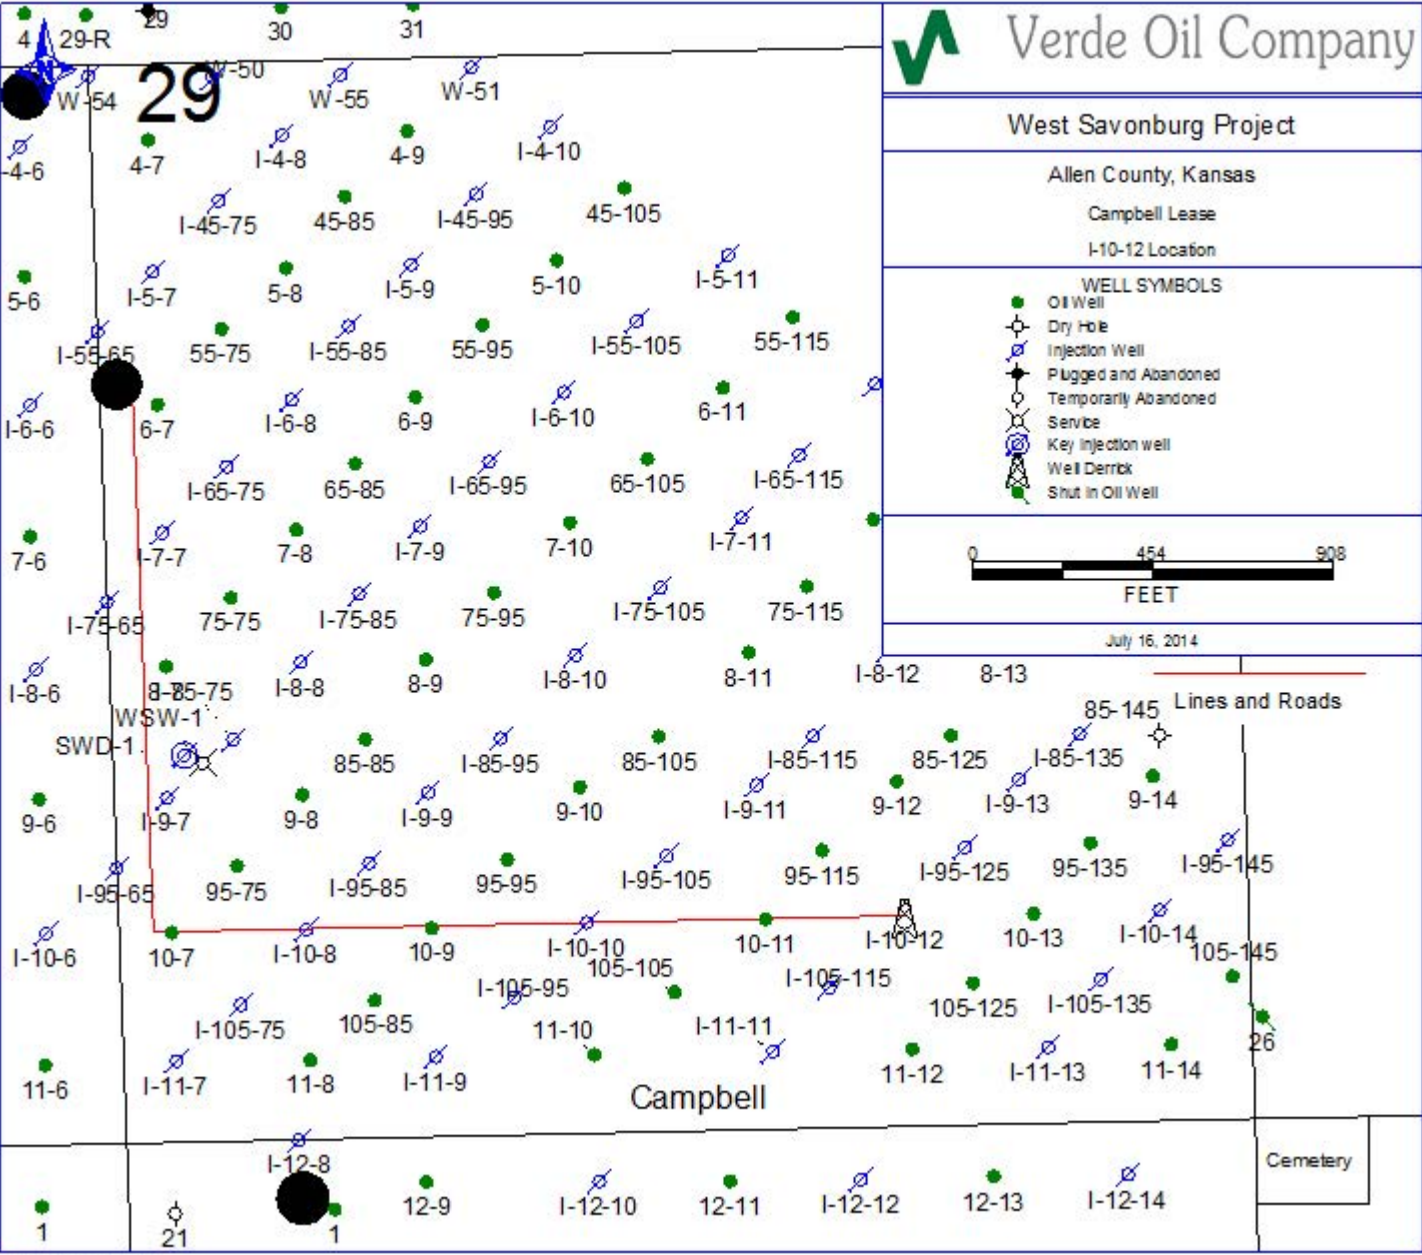

West Savonburg Project

Allen County, Kansas

Campbell Lease

I-10-12 Location

WELL SYMBOLS

- Oil Well
- Dry Hole
- Injection Well
- Plugged and Abandoned
- Temporarily Abandoned
- Service
- Key injection well
- Well Derrick
- Shut in Oil Well

July 16, 2014

Campbell

Lines and Roads

Cemetery