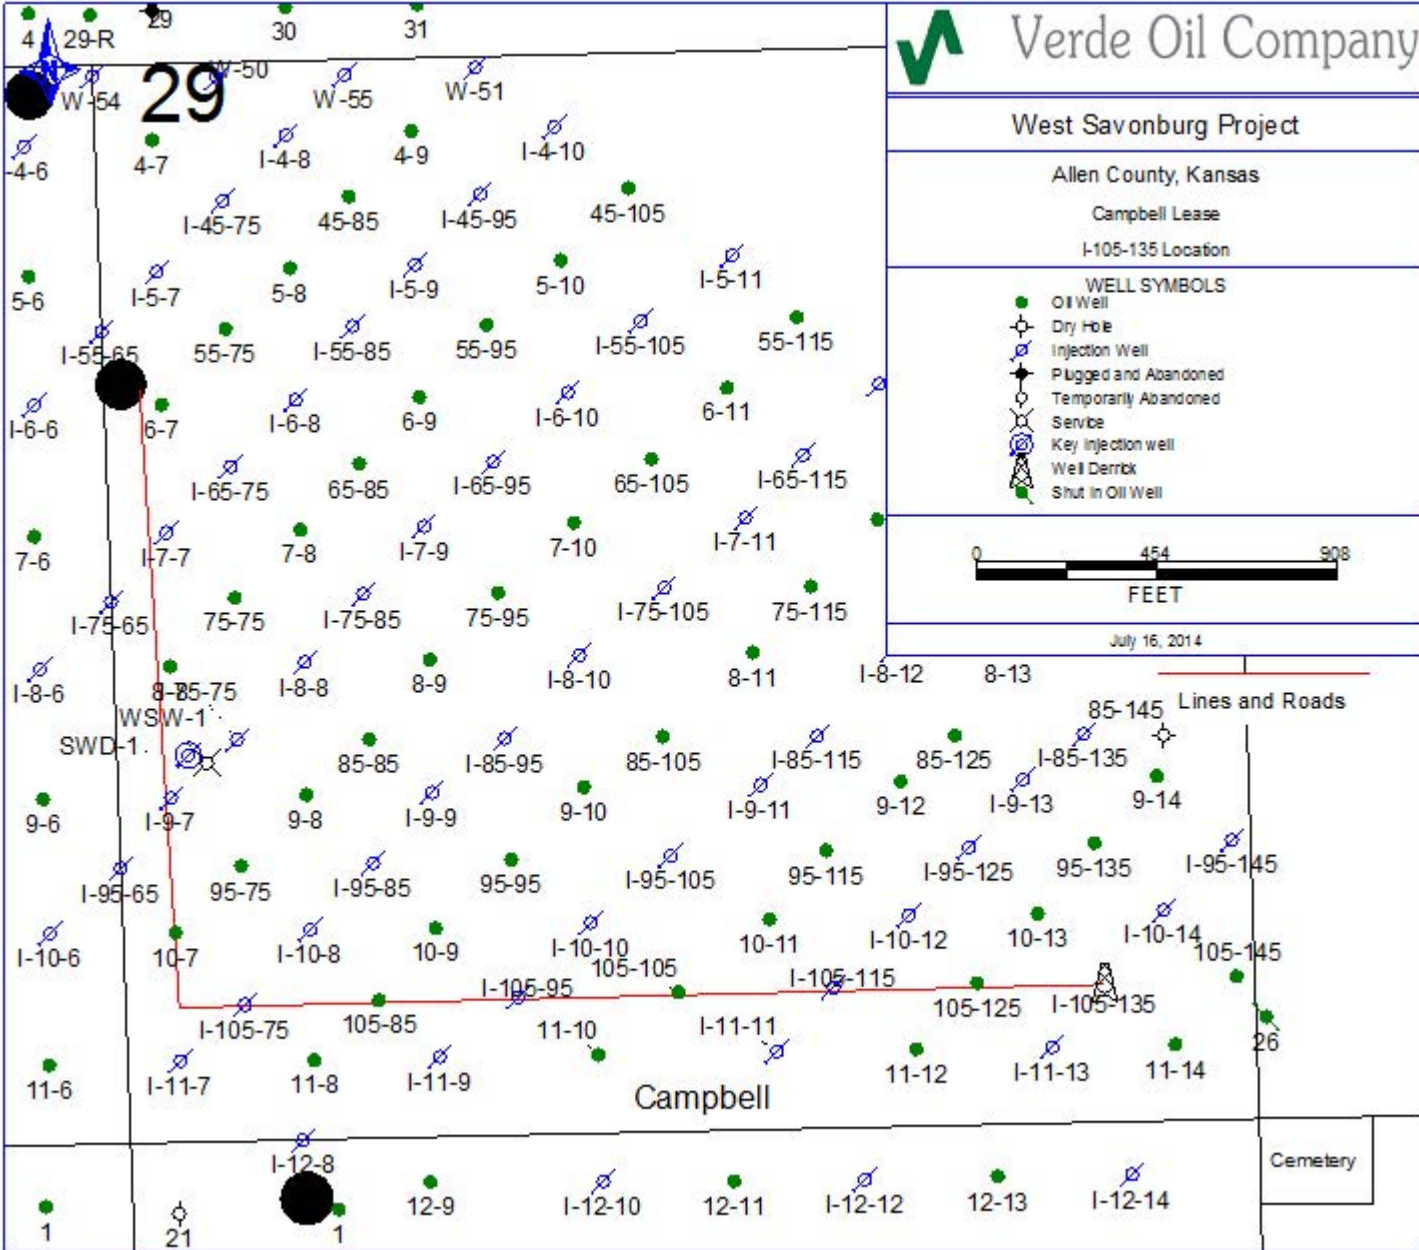

West Savonburg Project

Allen County, Kansas

Campbell Lease

I-105-135 Location

WELL SYMBOLS

- Oil Well
- Dry Hole
- Injection Well
- Plugged and Abandoned
- Temporarily Abandoned
- Service
- Key injection well
- Well Derrick
- Shut in Oil Well

July 16, 2014

Campbell

Lines and Roads

Cemetery