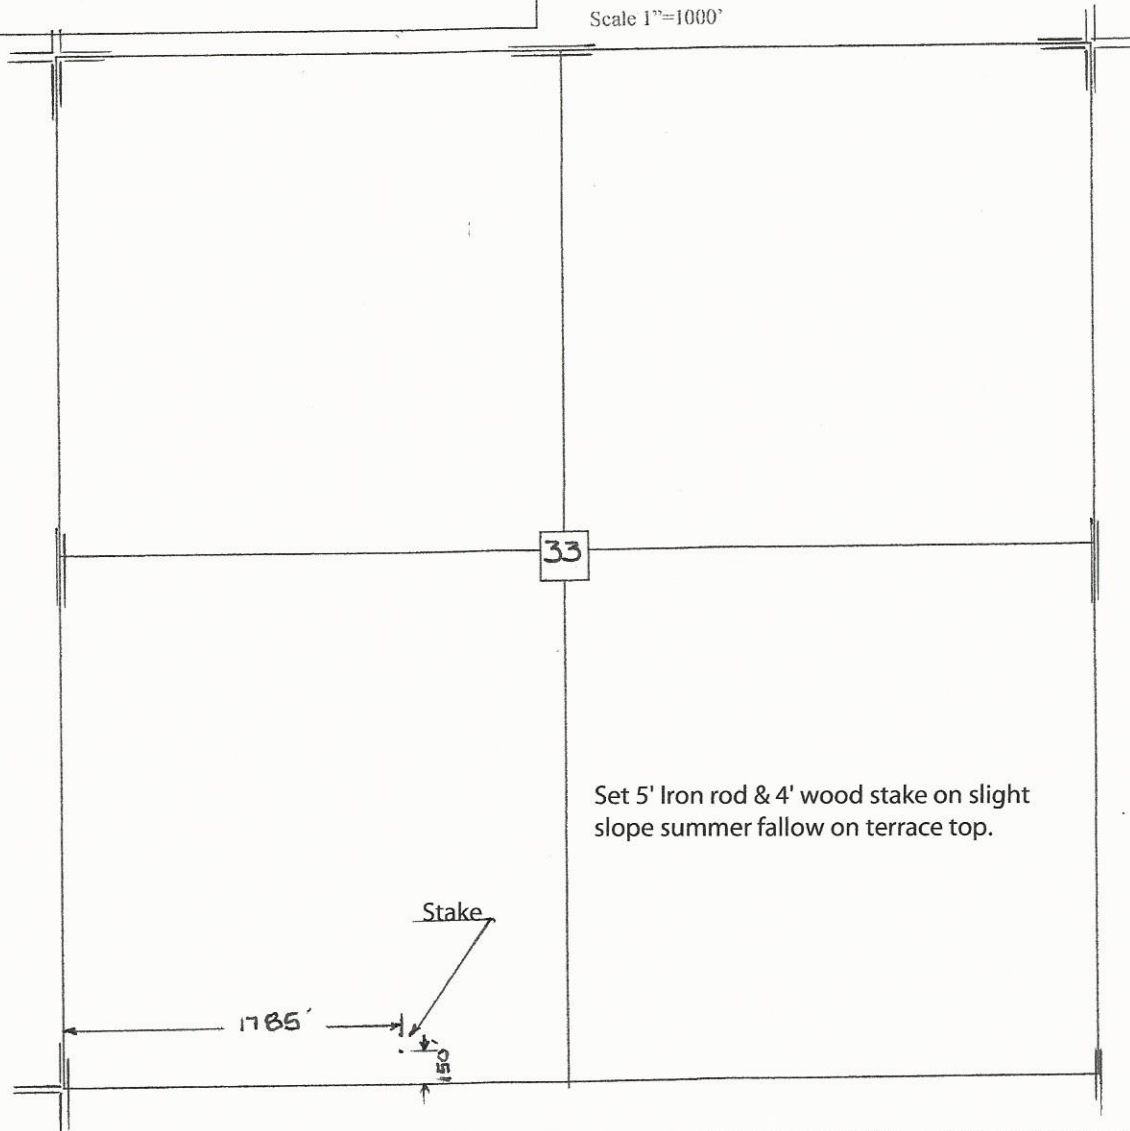

33

S

11s

T

22w

R

150'FSL 1785'FWL

Location

Cholla Production, LLC
10390 Bradford Rd.
Suite 201
Littleton, CO. 80127

Elevation 2409 Gr.

Ordered By: Bill

Scale 1"=1000'

Set 5' Iron rod & 4' wood stake on slight slope summer fallow on terrace top.

© 2002 DeLorme. 3-D TopoQuads ®. Data copyright of content owner.
www.delorme.com