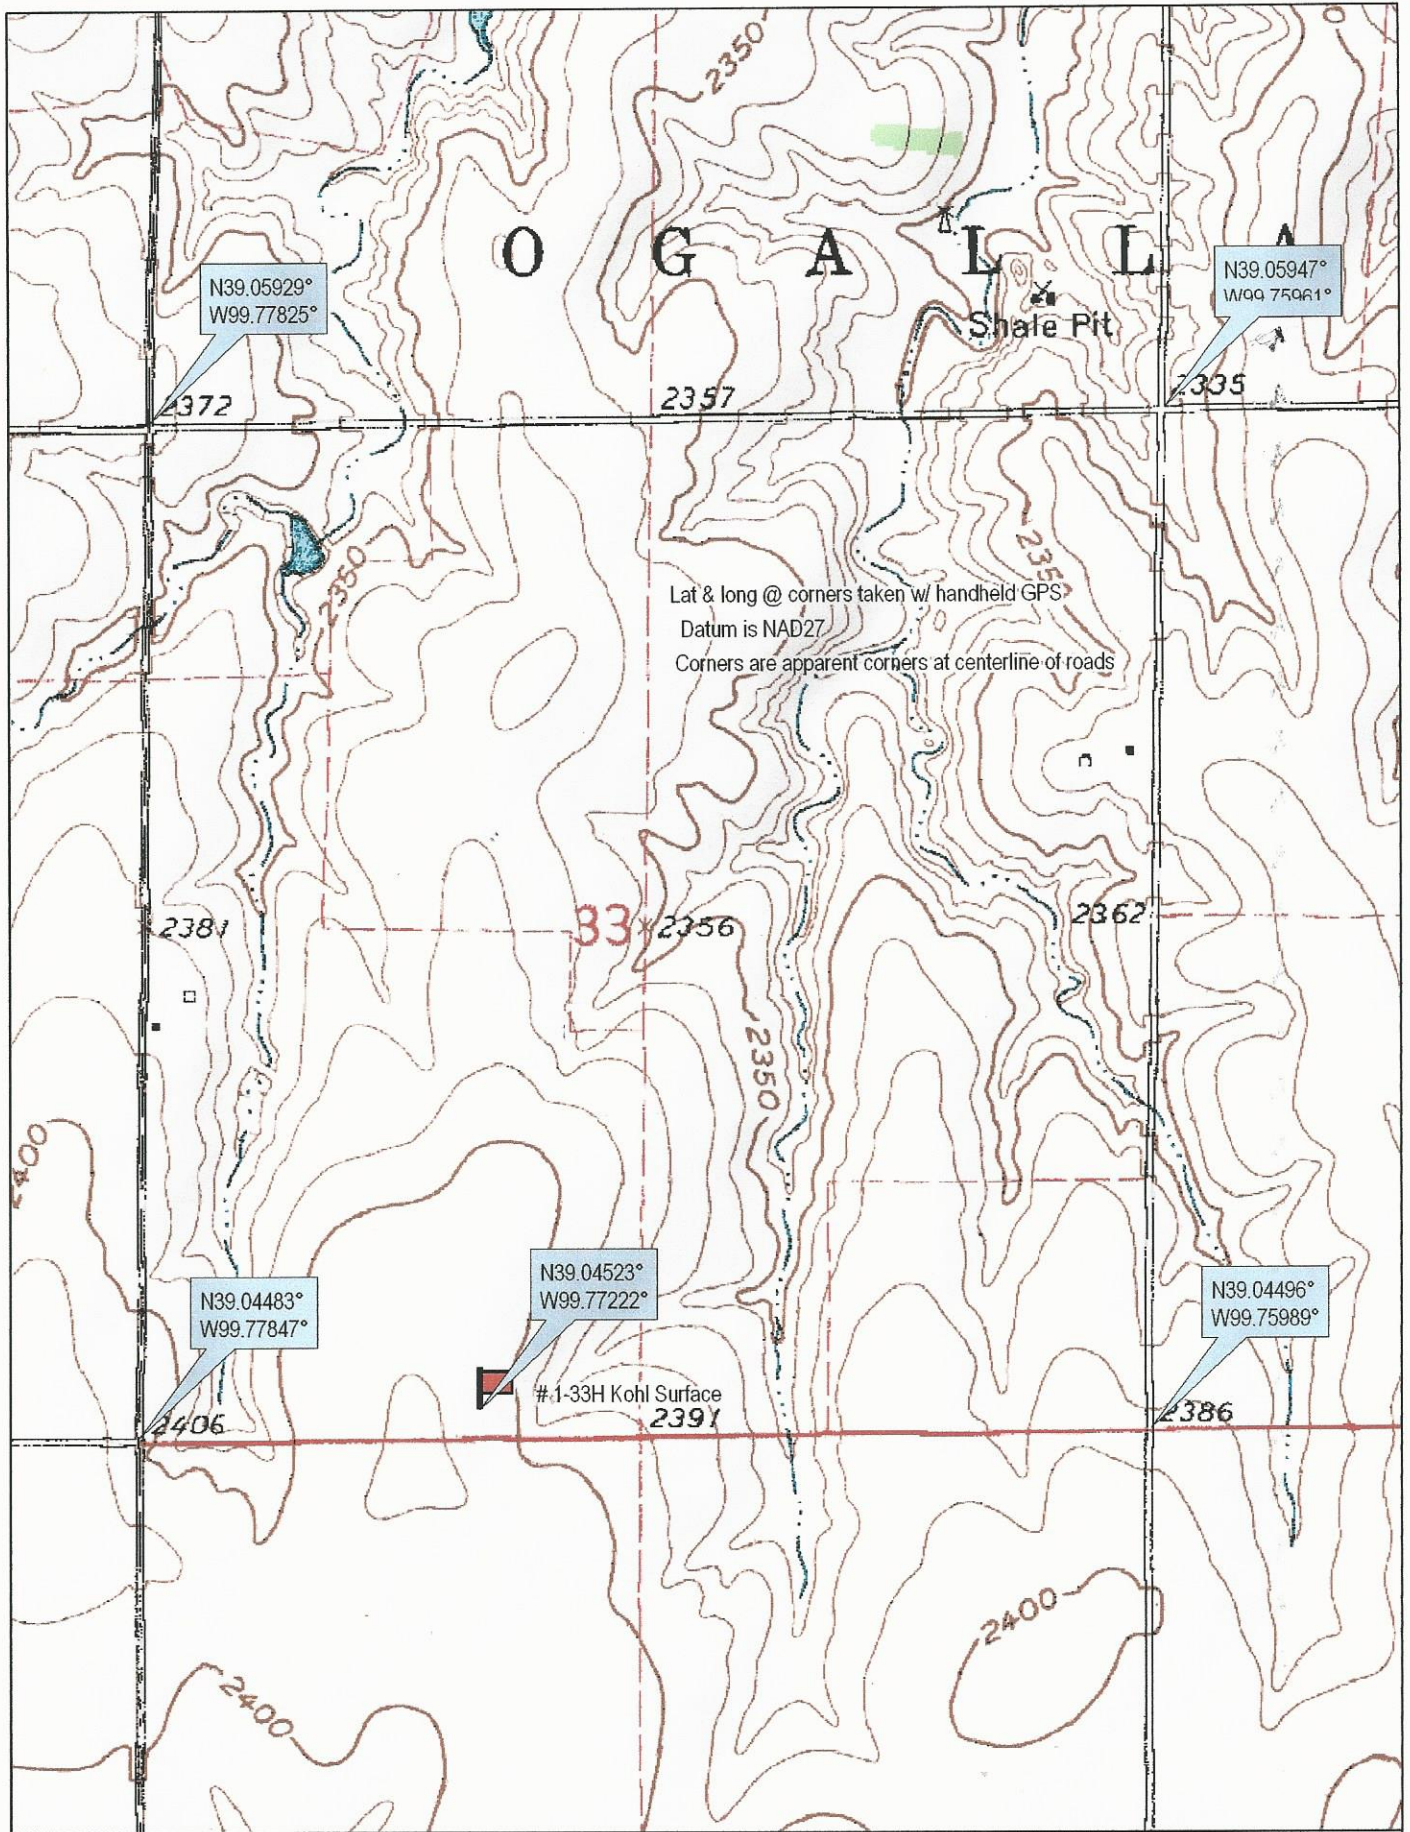

33

S

11s

T

22w

R

150'FSL 1785'FWL

Location

Cholla Production, LLC
10390 Bradford Rd.
Suite 201
Littleton, CO. 80127

Elevation 2409 Gr.

Ordered By: Bill

Scale 1"=1000'

Set 5' Iron rod & 4' wood stake on slight slope summer fallow on terrace top.

© 2002 DeLorme. 3-D TopoQuads ®. Data copyright of content owner.
www.delorme.com