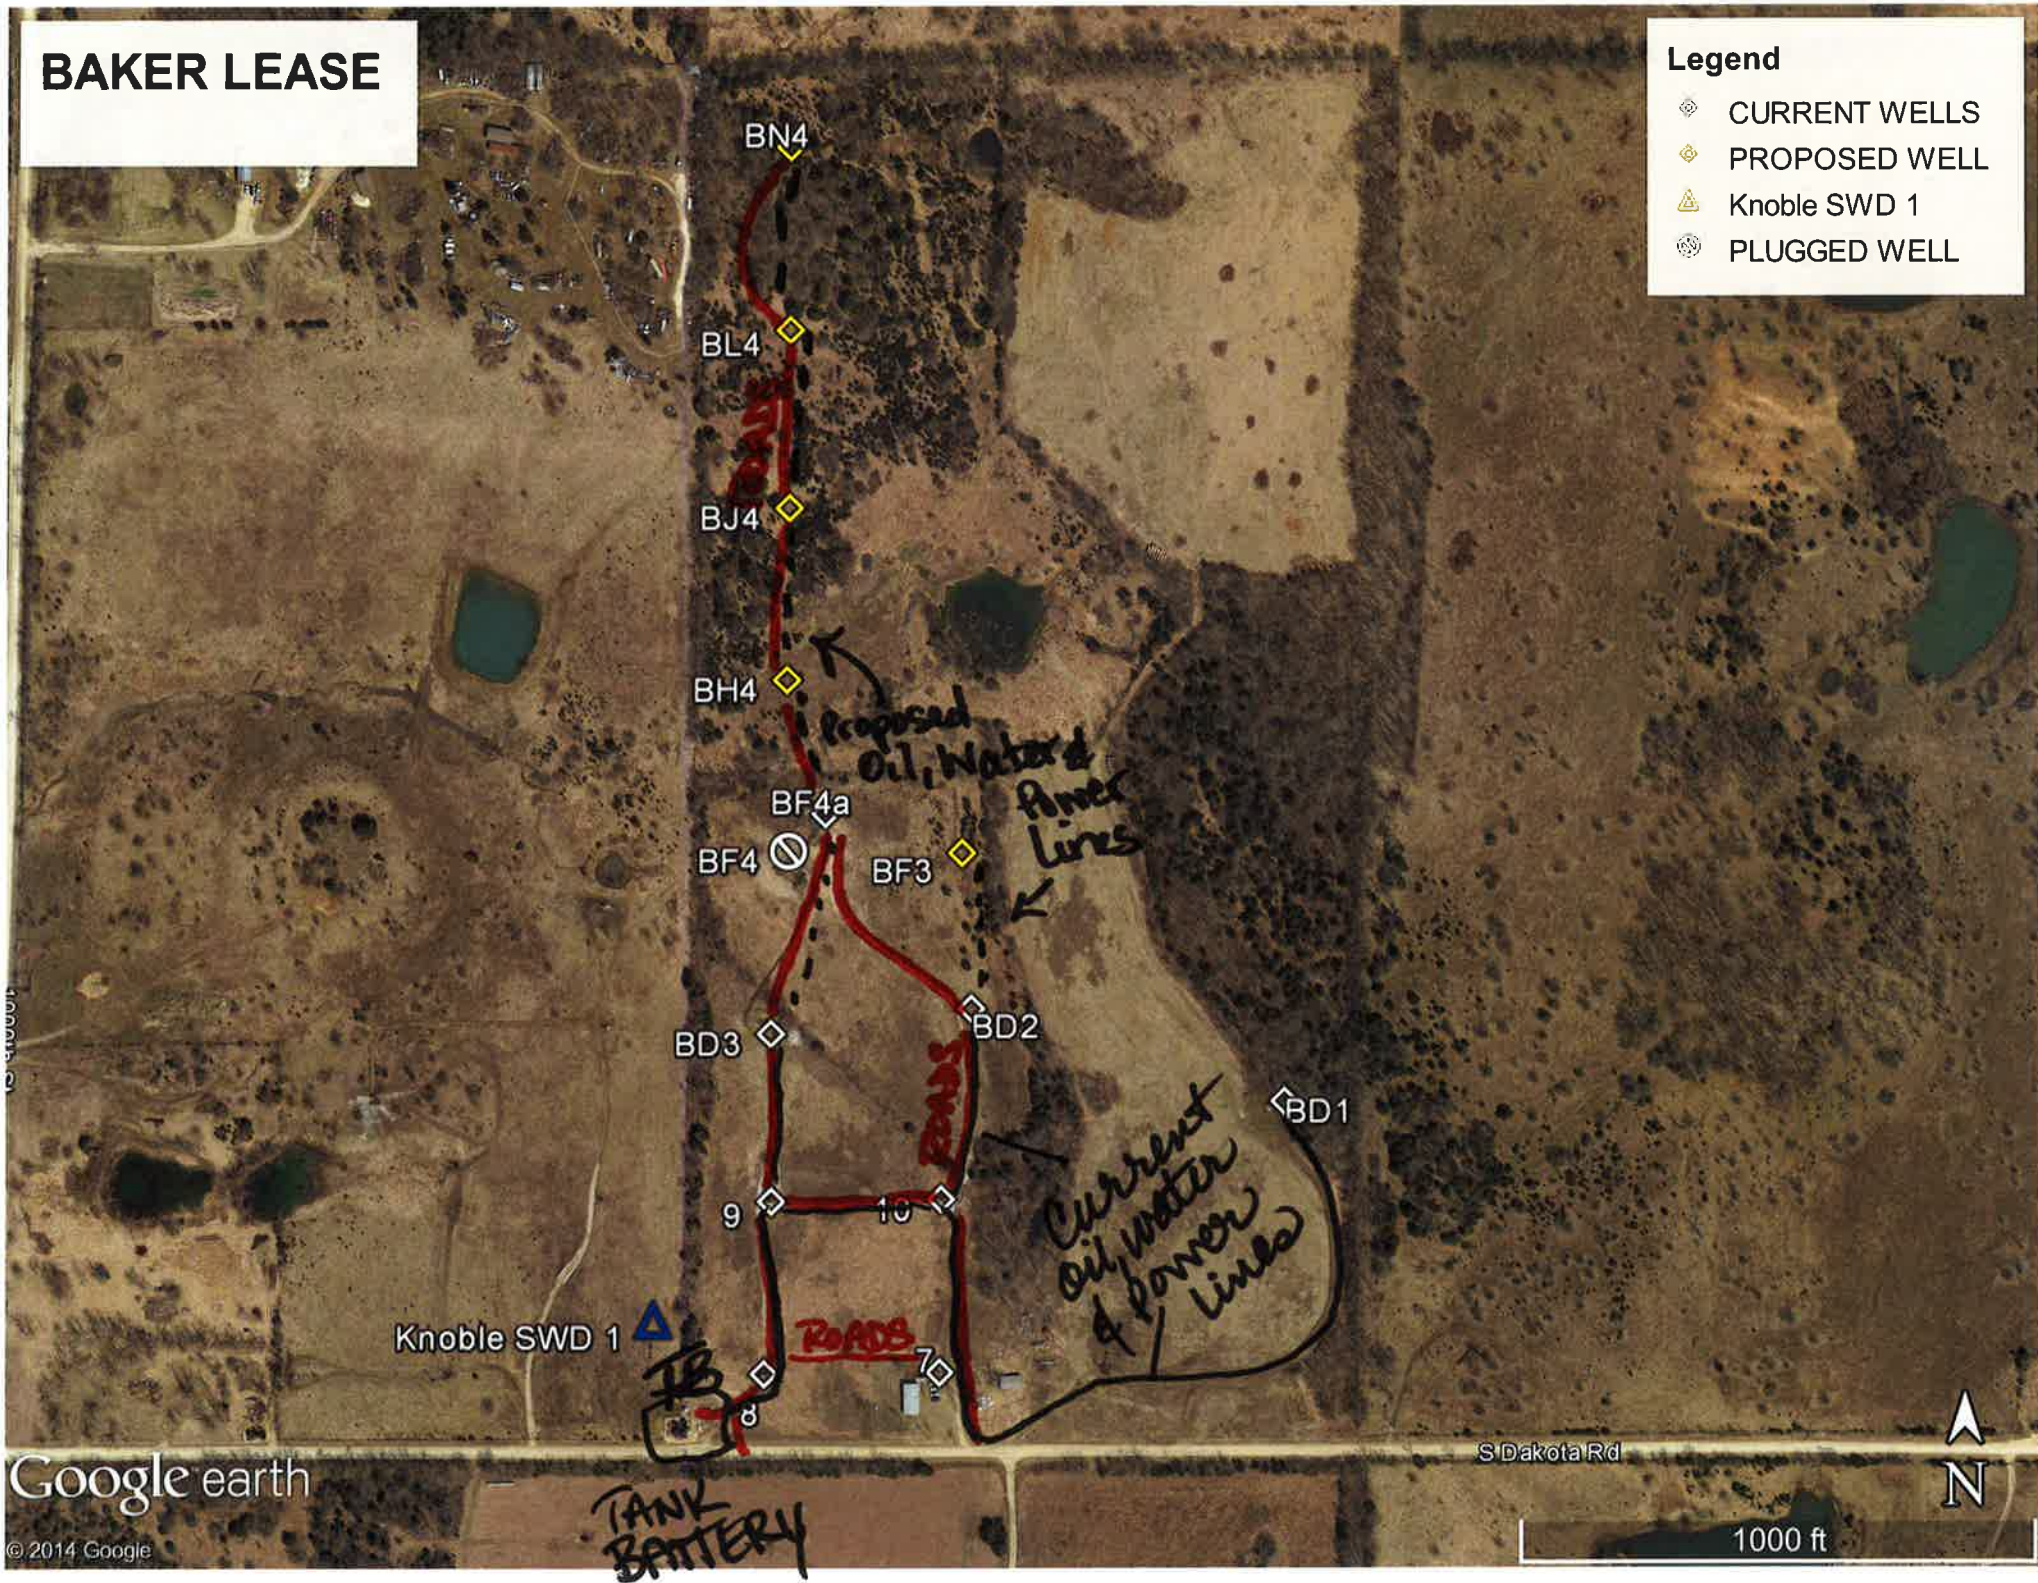

BAKER LEASE

Legend

- ◇ CURRENT WELLS
- ◇ PROPOSED WELL
- ▲ Knoble SWD 1
- ⊗ PLUGGED WELL

Google earth

© 2014 Google

S Dakota Rd

1000 ft