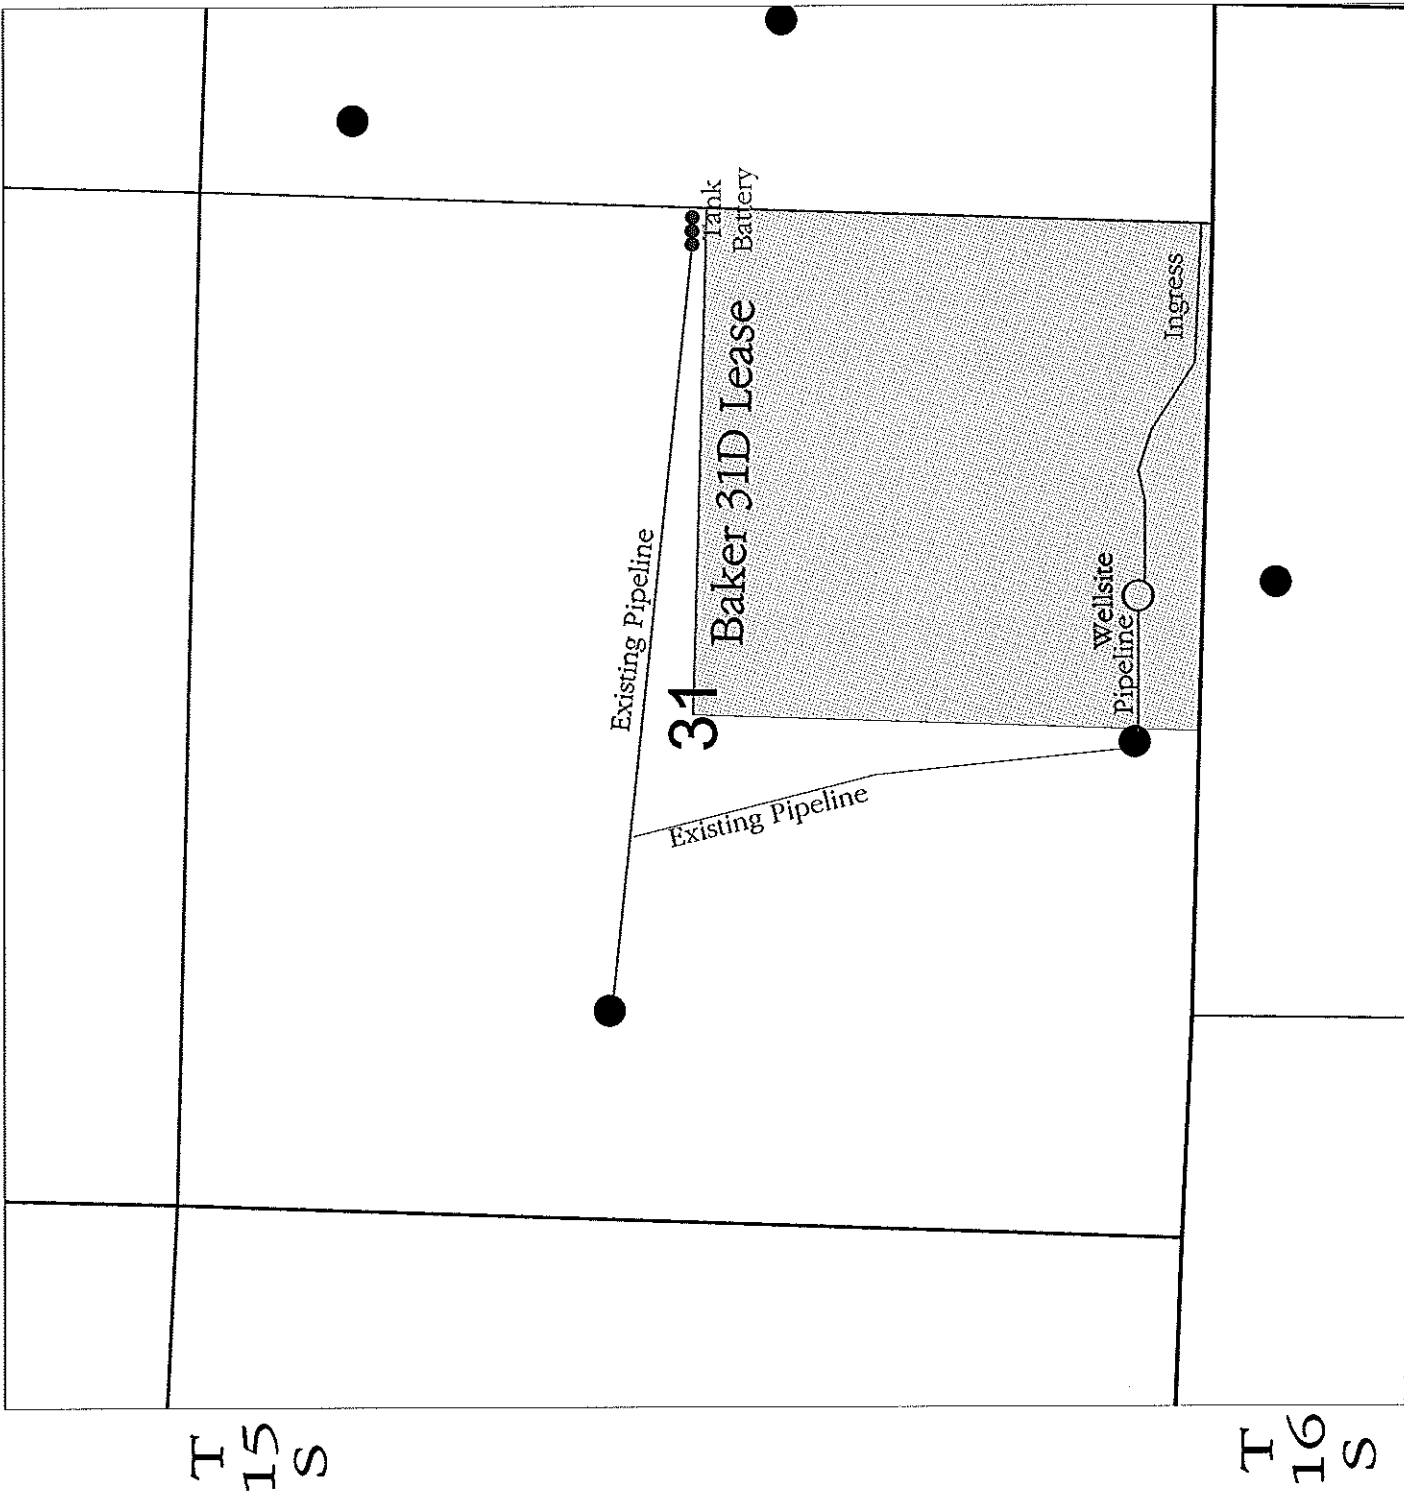

KANSAS SURFACE OWNER NOTIFICATION ACT

R 34 W

SCALE = 1 : 12,000    LOGAN COUNTY, KANSAS