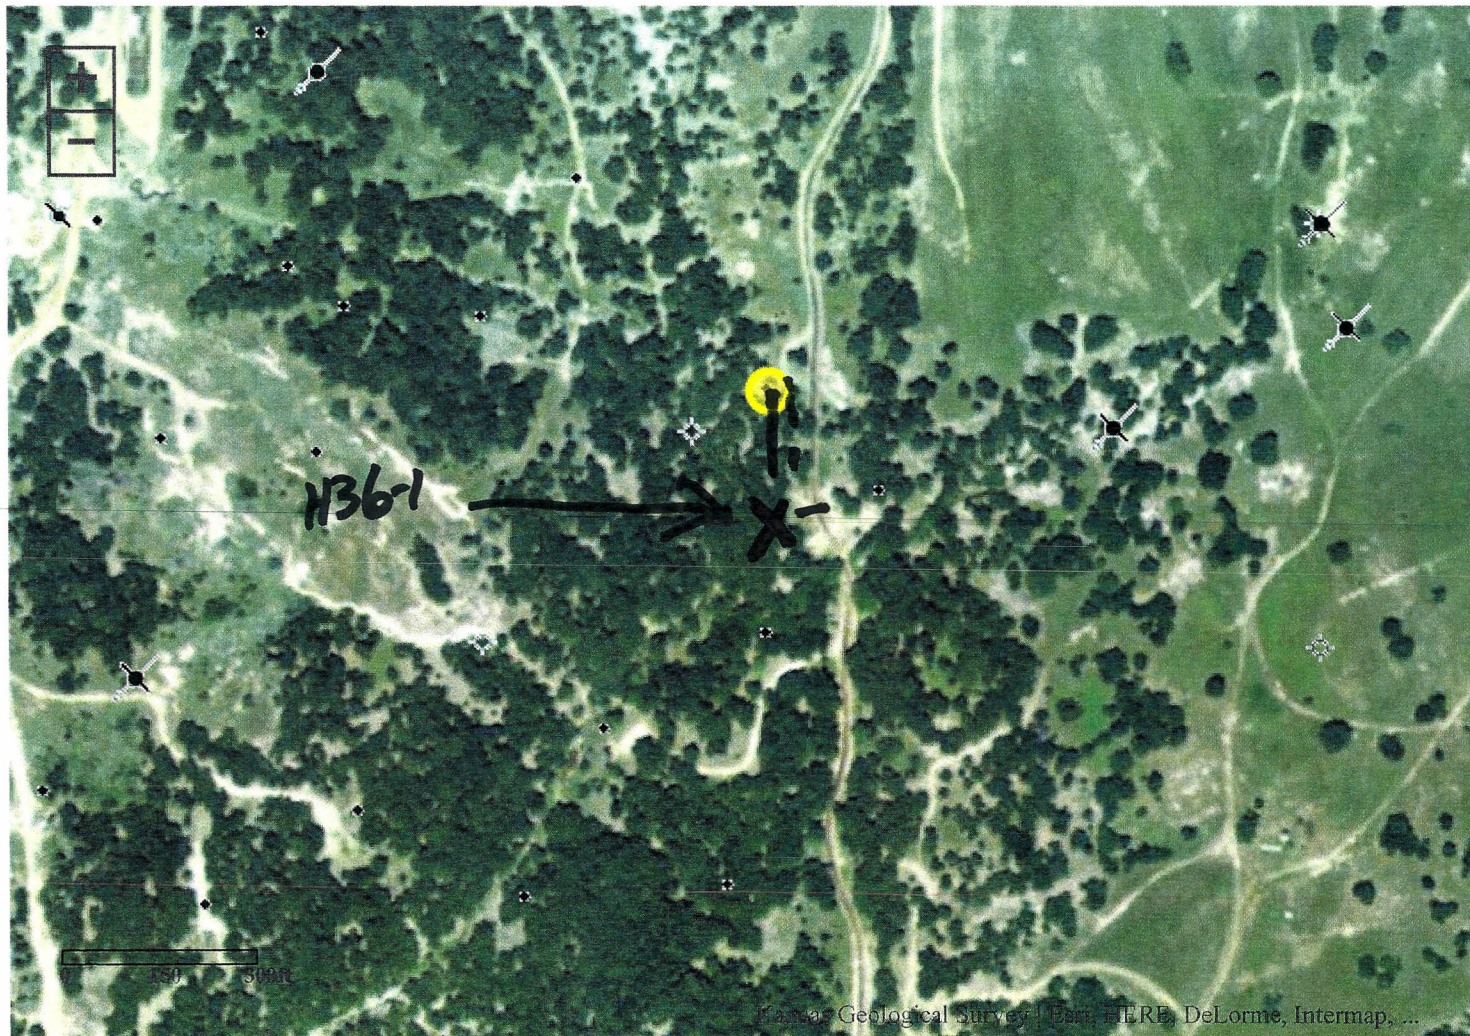

# Kansas Oil and Gas

Kansas Geological Survey

Statewide View | Zoom to Location | Filter Wells | Label Wells | Download Wells | Print to PDF | Clear Highlight | Help

Layers	Info	Legend	L
<input checked="" type="checkbox"/> Oil & Gas Wells			Ti
<input type="checkbox"/> Wells Reported Spudded i			
<input type="checkbox"/> WWC5 Water Wells			
<input checked="" type="checkbox"/> Sec-Twp-Rng			
<input type="checkbox"/> Oil & Gas Fields			
<input type="checkbox"/> Topographic Map			
<input checked="" type="checkbox"/> 2012 Aerials			
<input type="checkbox"/> 2002 B&W Aerials			
<input checked="" type="checkbox"/> Base map			