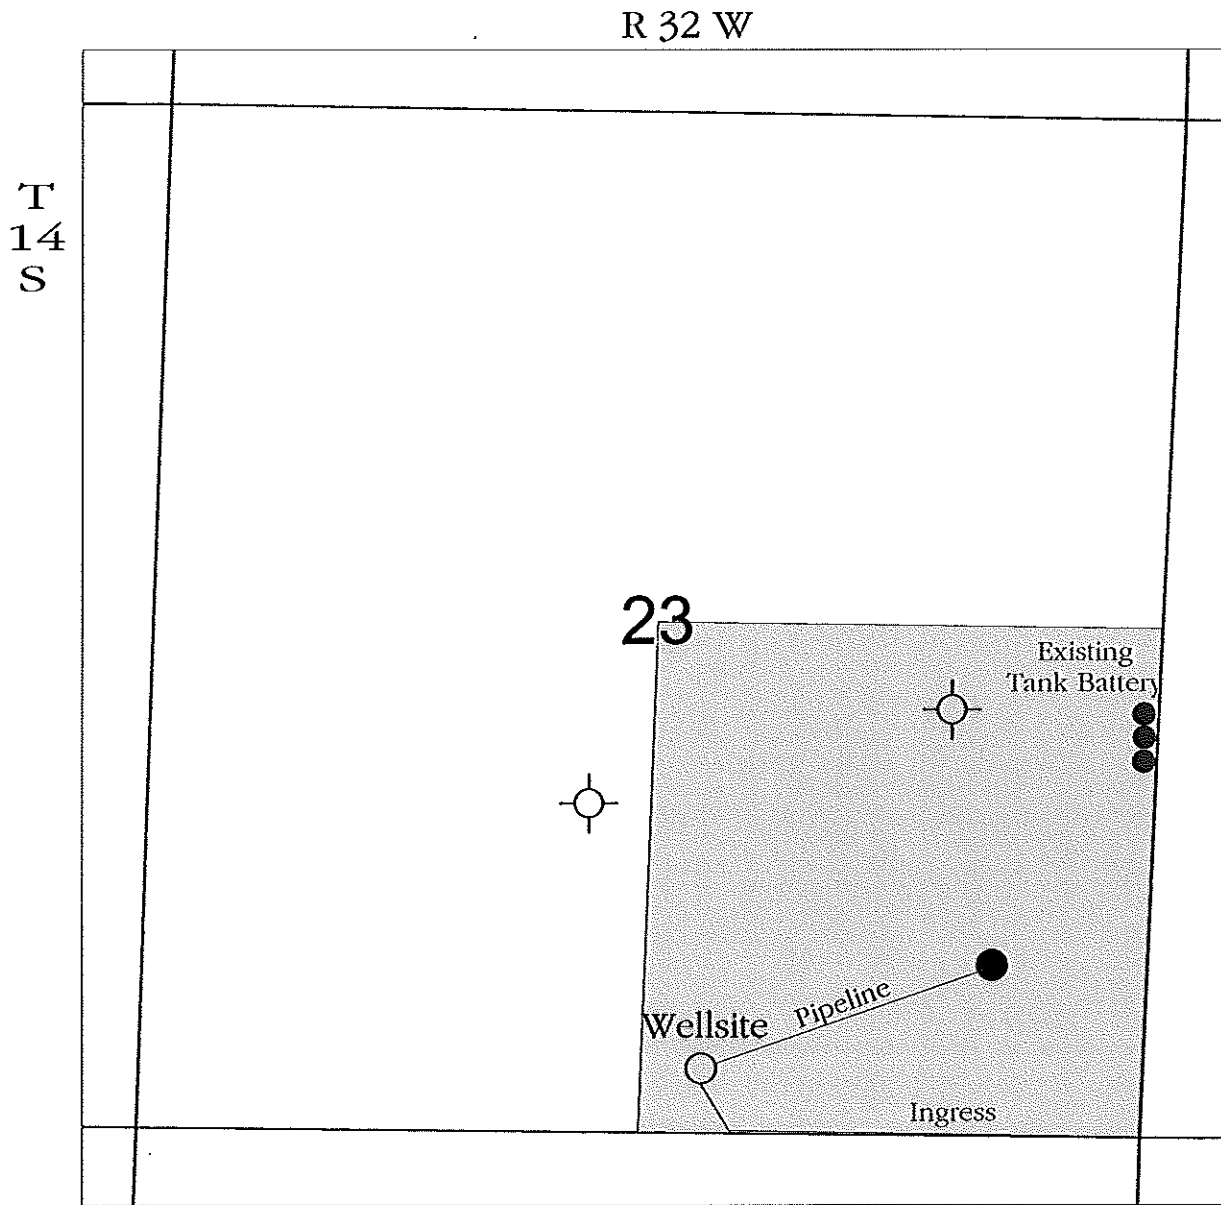

KANSAS SURFACE OWNER NOTIFICATION ACT

LOGAN COUNTY, KANSAS

SCALE = 1 : 12,000