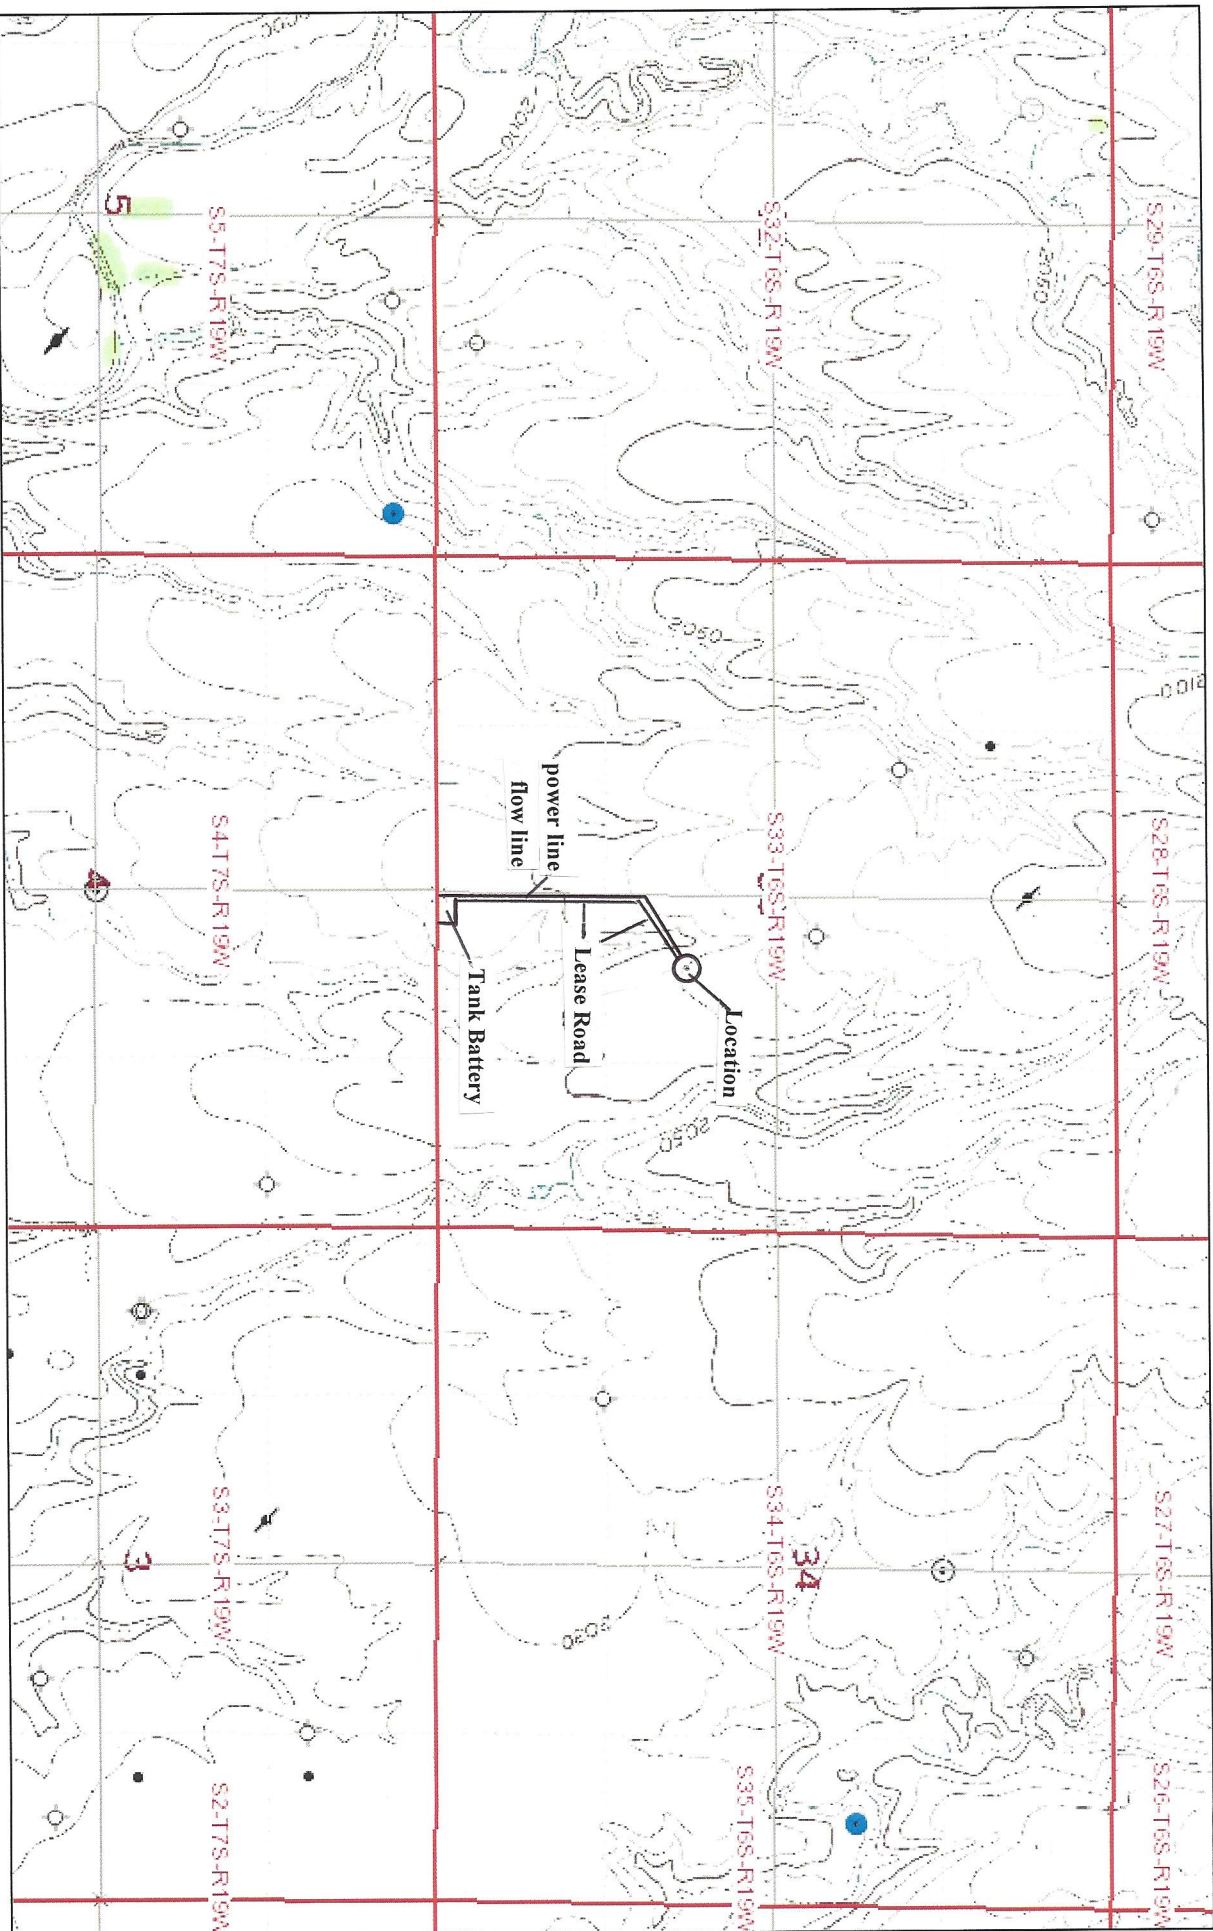

Bentz 33-1 location

July 28, 2014

E2W2NWSE SEC 33 T6S, R19W
ROOKS COUNTY, KANSAS

Sources: Esri, HERE, DeLorme, TomTom, Intermap, increment P Corp.,
GEBCO, USGS, FAO, NPS, NRCAN, Geobase, IGN, Kadaster NL,