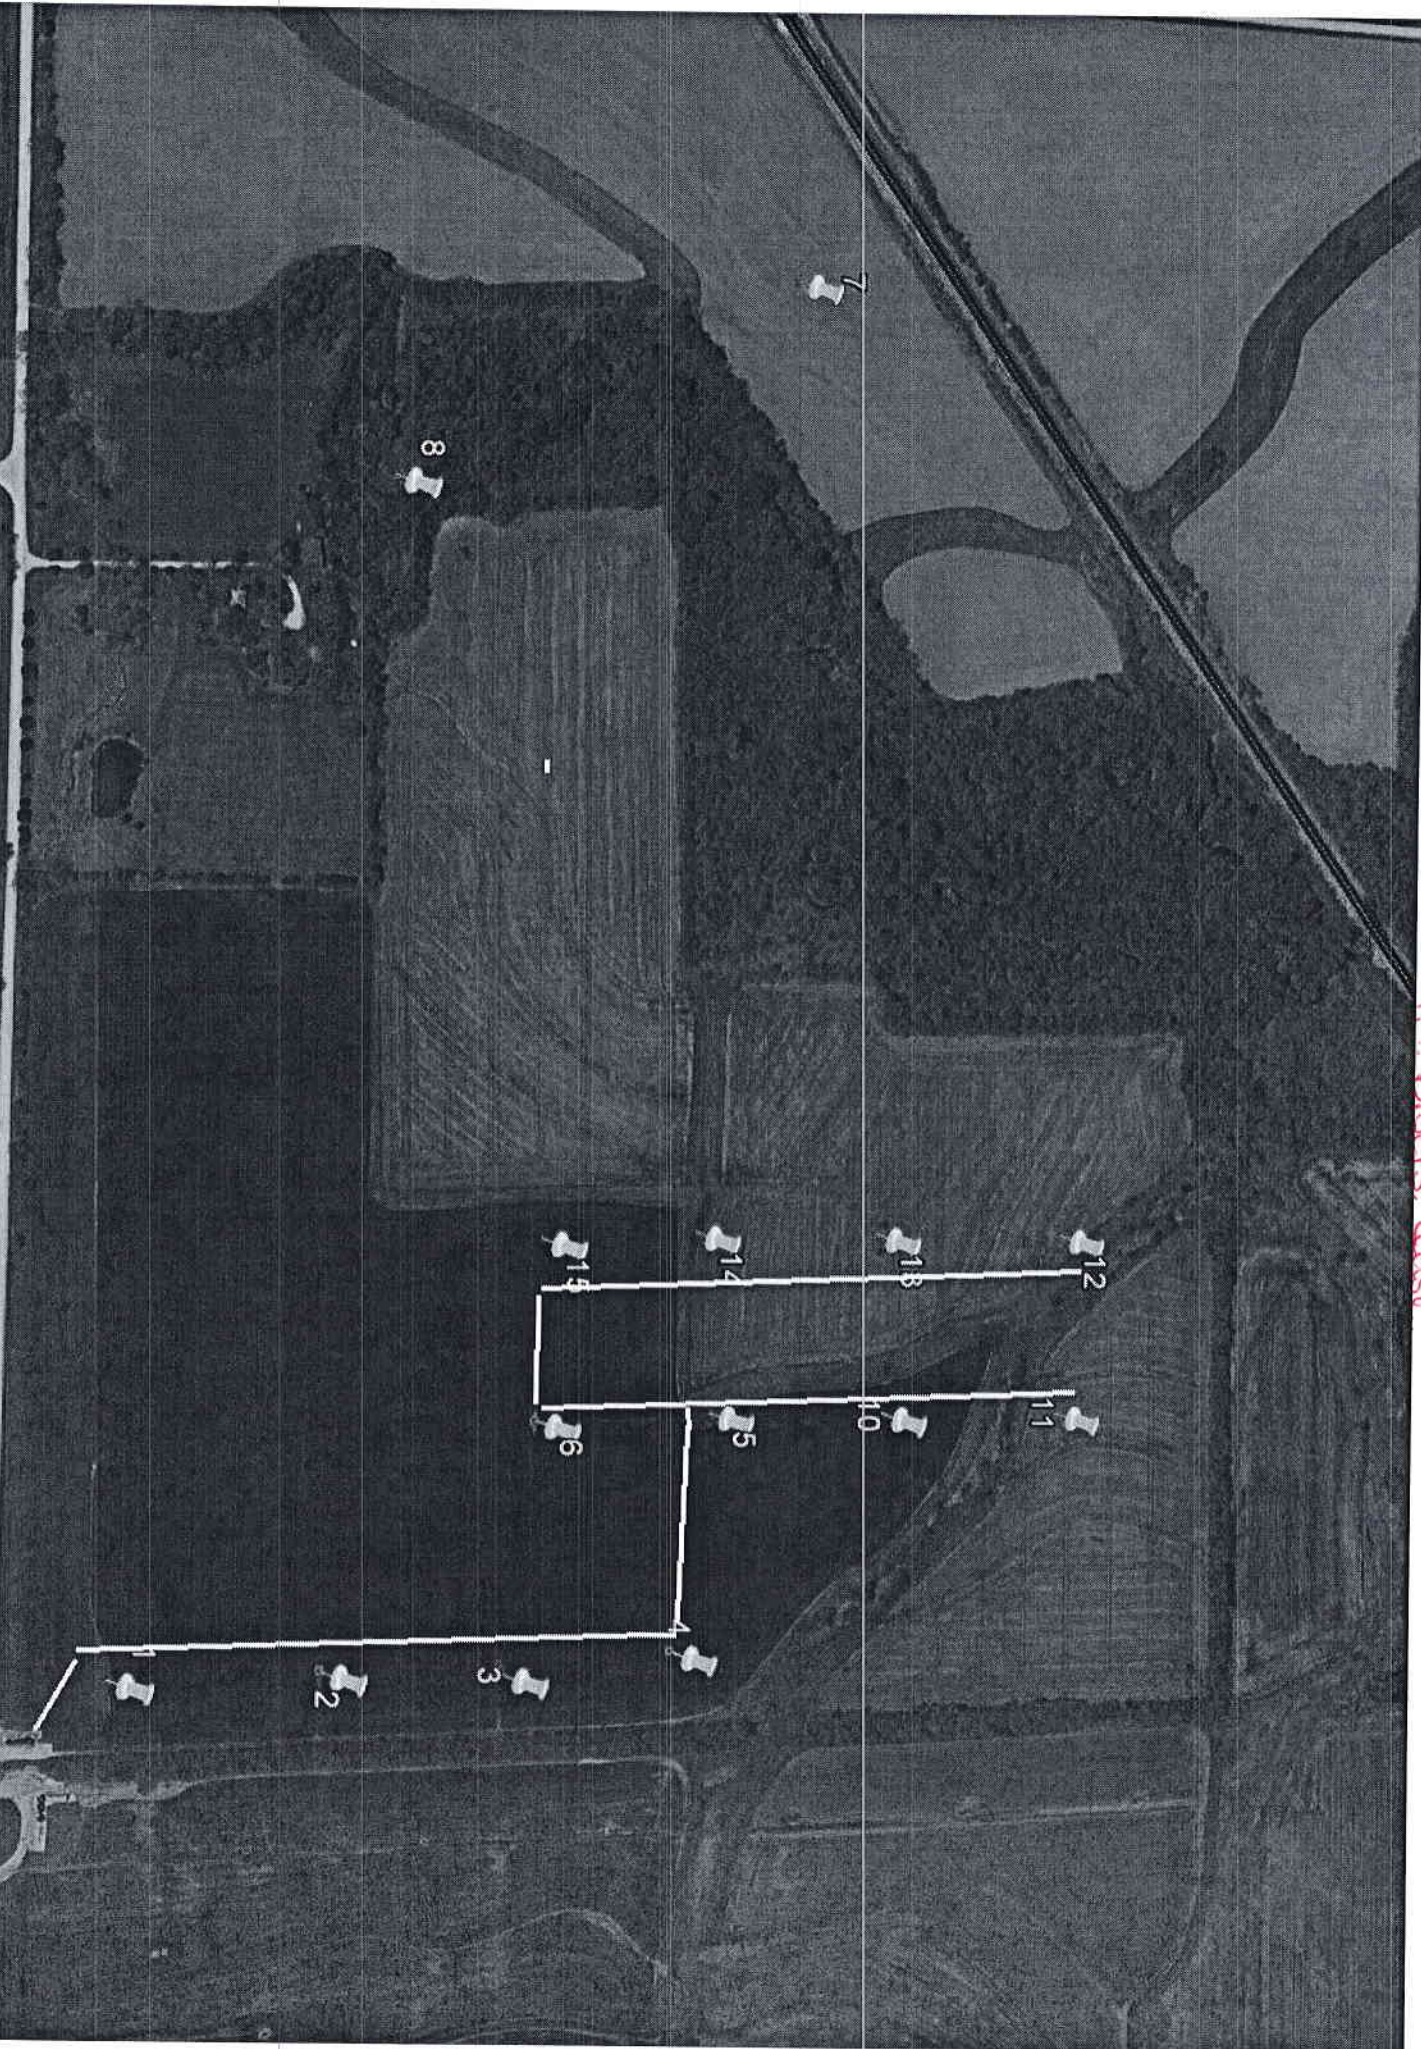

11 Probers Lease

© 2014 Google  
© SPOT IMAGE

© 2014 Europa Technologies

1991

Imagery Date: 5/3/2014 38°41'05.83" N 95°10'13.35" W elev 935

GOOG