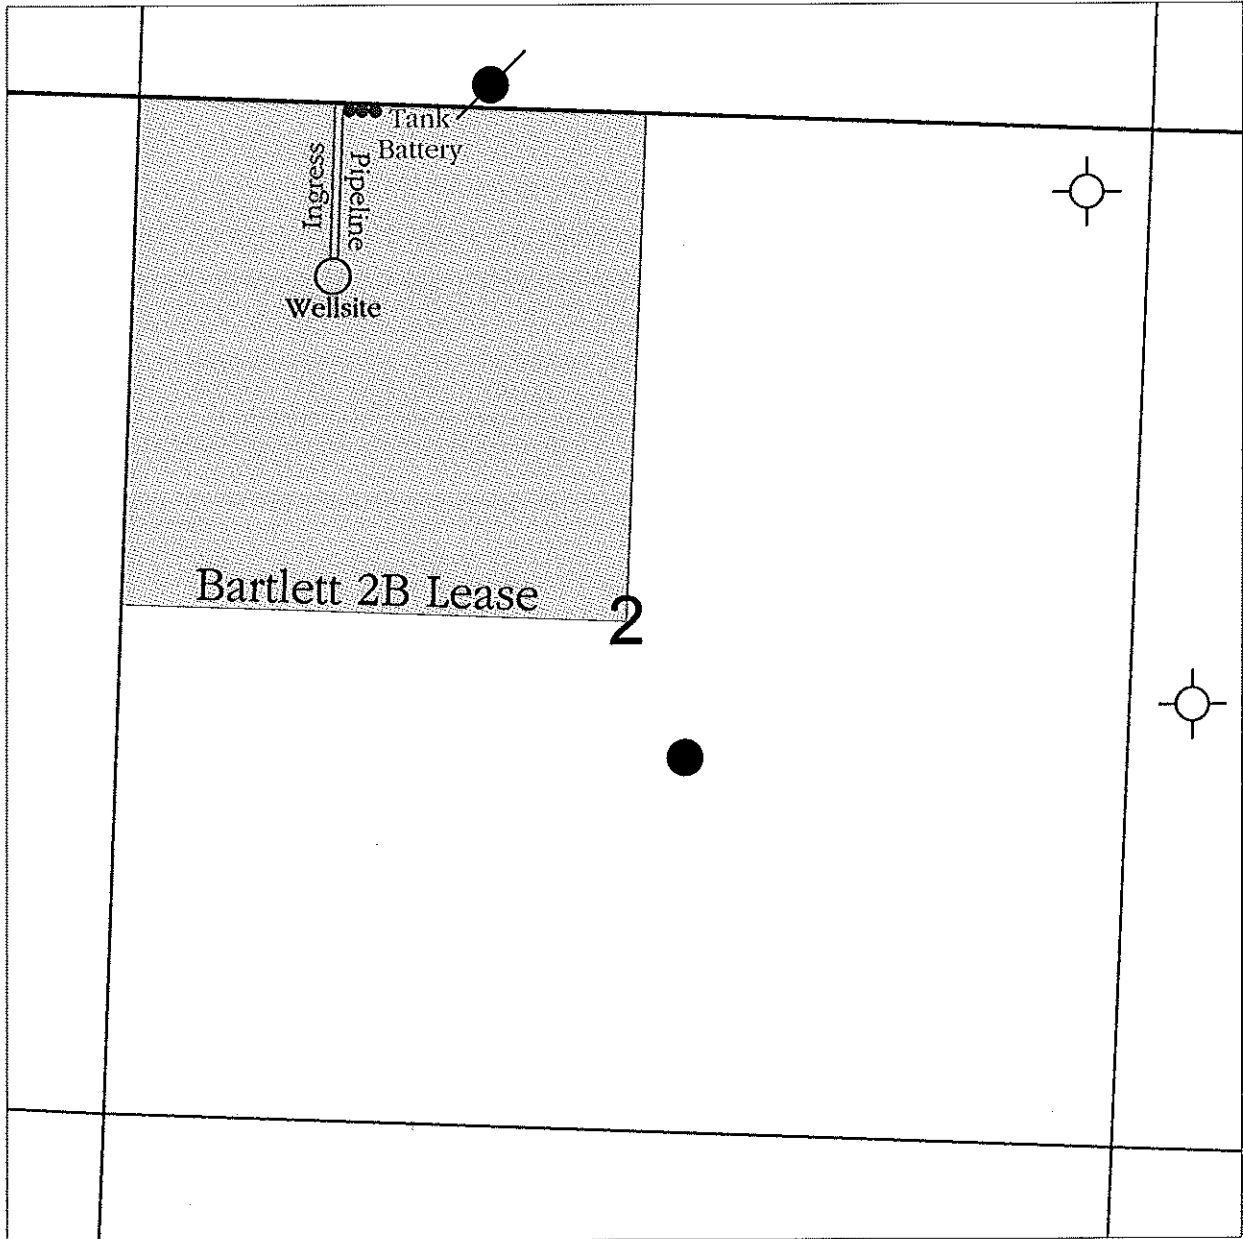

KANSAS SURFACE OWNER NOTIFICATION ACT

R 34 W

T
13
S

SCALE = 1 : 12,000

LOGAN COUNTY, KANSAS