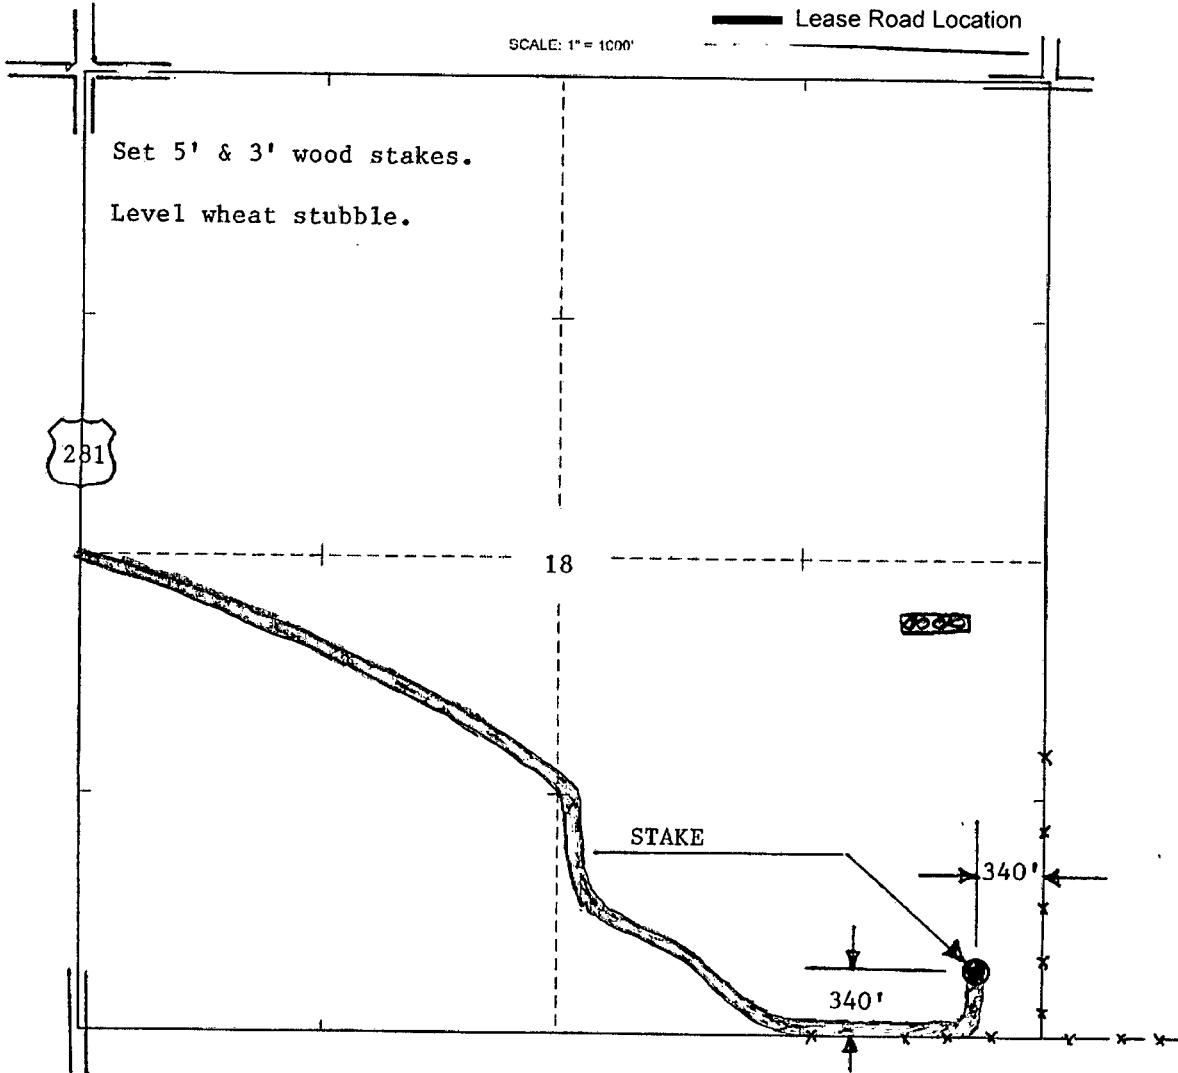

NO

DOUGLAS

FARM

Barber

COUNTY

18

S

34s

T

11w

R

C SE SE SE

LOCATION

ELEVATION: 1396' GR

CHIEFTAIN OIL CO INC
PO BOX 124
Kiowa, KS 67070-0124

LEGEND

- Well Location
- Tank Battery Location
- Pipeline Location
- - - - Electric Line Location
- ▬ Lease Road Location

AUTHORIZED BY: Ryan Molz

SCALE: 1" = 1000'

DATE STAKED: 8/20/14