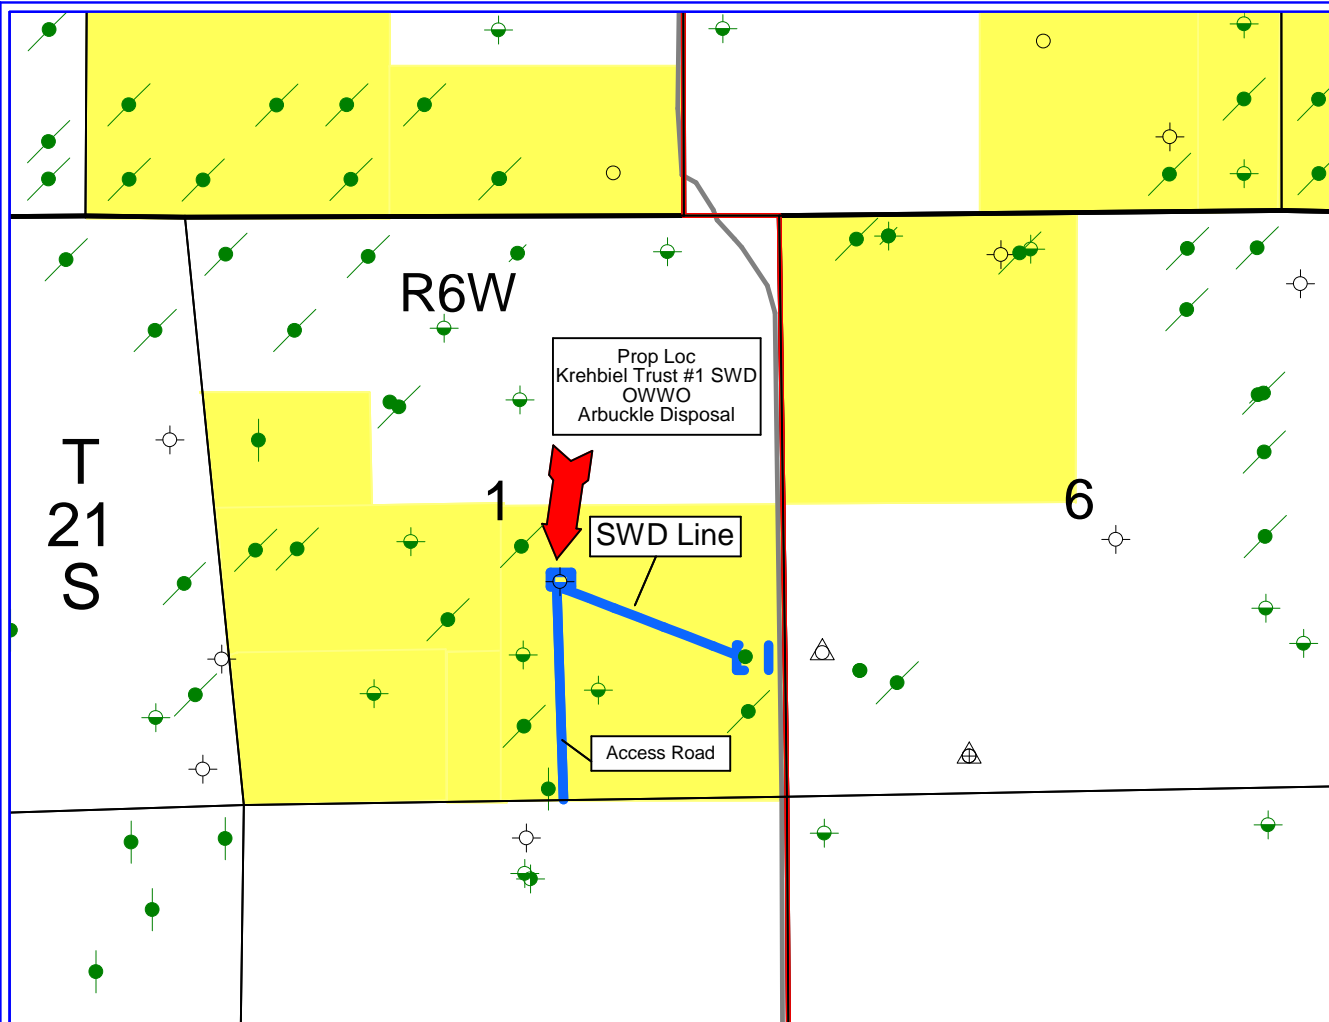

Krehbiel Trust #1 SWD

OWWO

C NW SE

Sec 1-21S-6W

- WELL SYMBOLS
- Location Only
 - Oil Well
 - Suspended Oil Well
 - Dry Hole
 - △ Service Well
 - ⊕ Plugged & Abandoned With OIL Show
 - ⊕ Plugged & Abandoned Oil Well
 - ⊕ Dry Hole, With Show of Oil
 - ⊕ Other (Observation, Service, Disposal)
 - ⊕ Plugged Oil Well