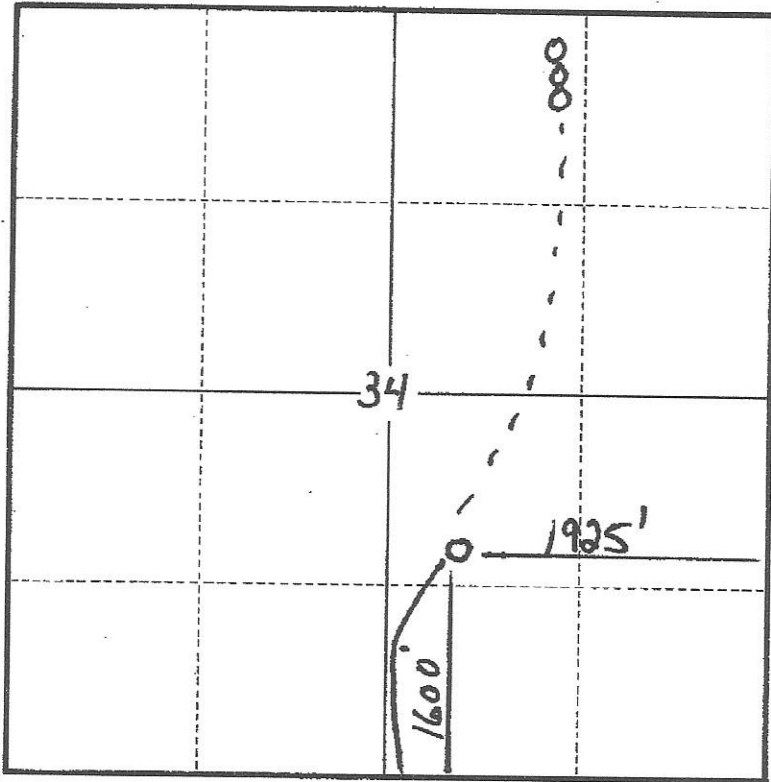

34-152-17W  
1600 FSL 1925' FFL

© Lillian Jacobs #2  
Castle Resources, Inc

- o = Location
- ooo = Tank battery
- ⌒ = Lease Rd + utilities
- = Lead Line