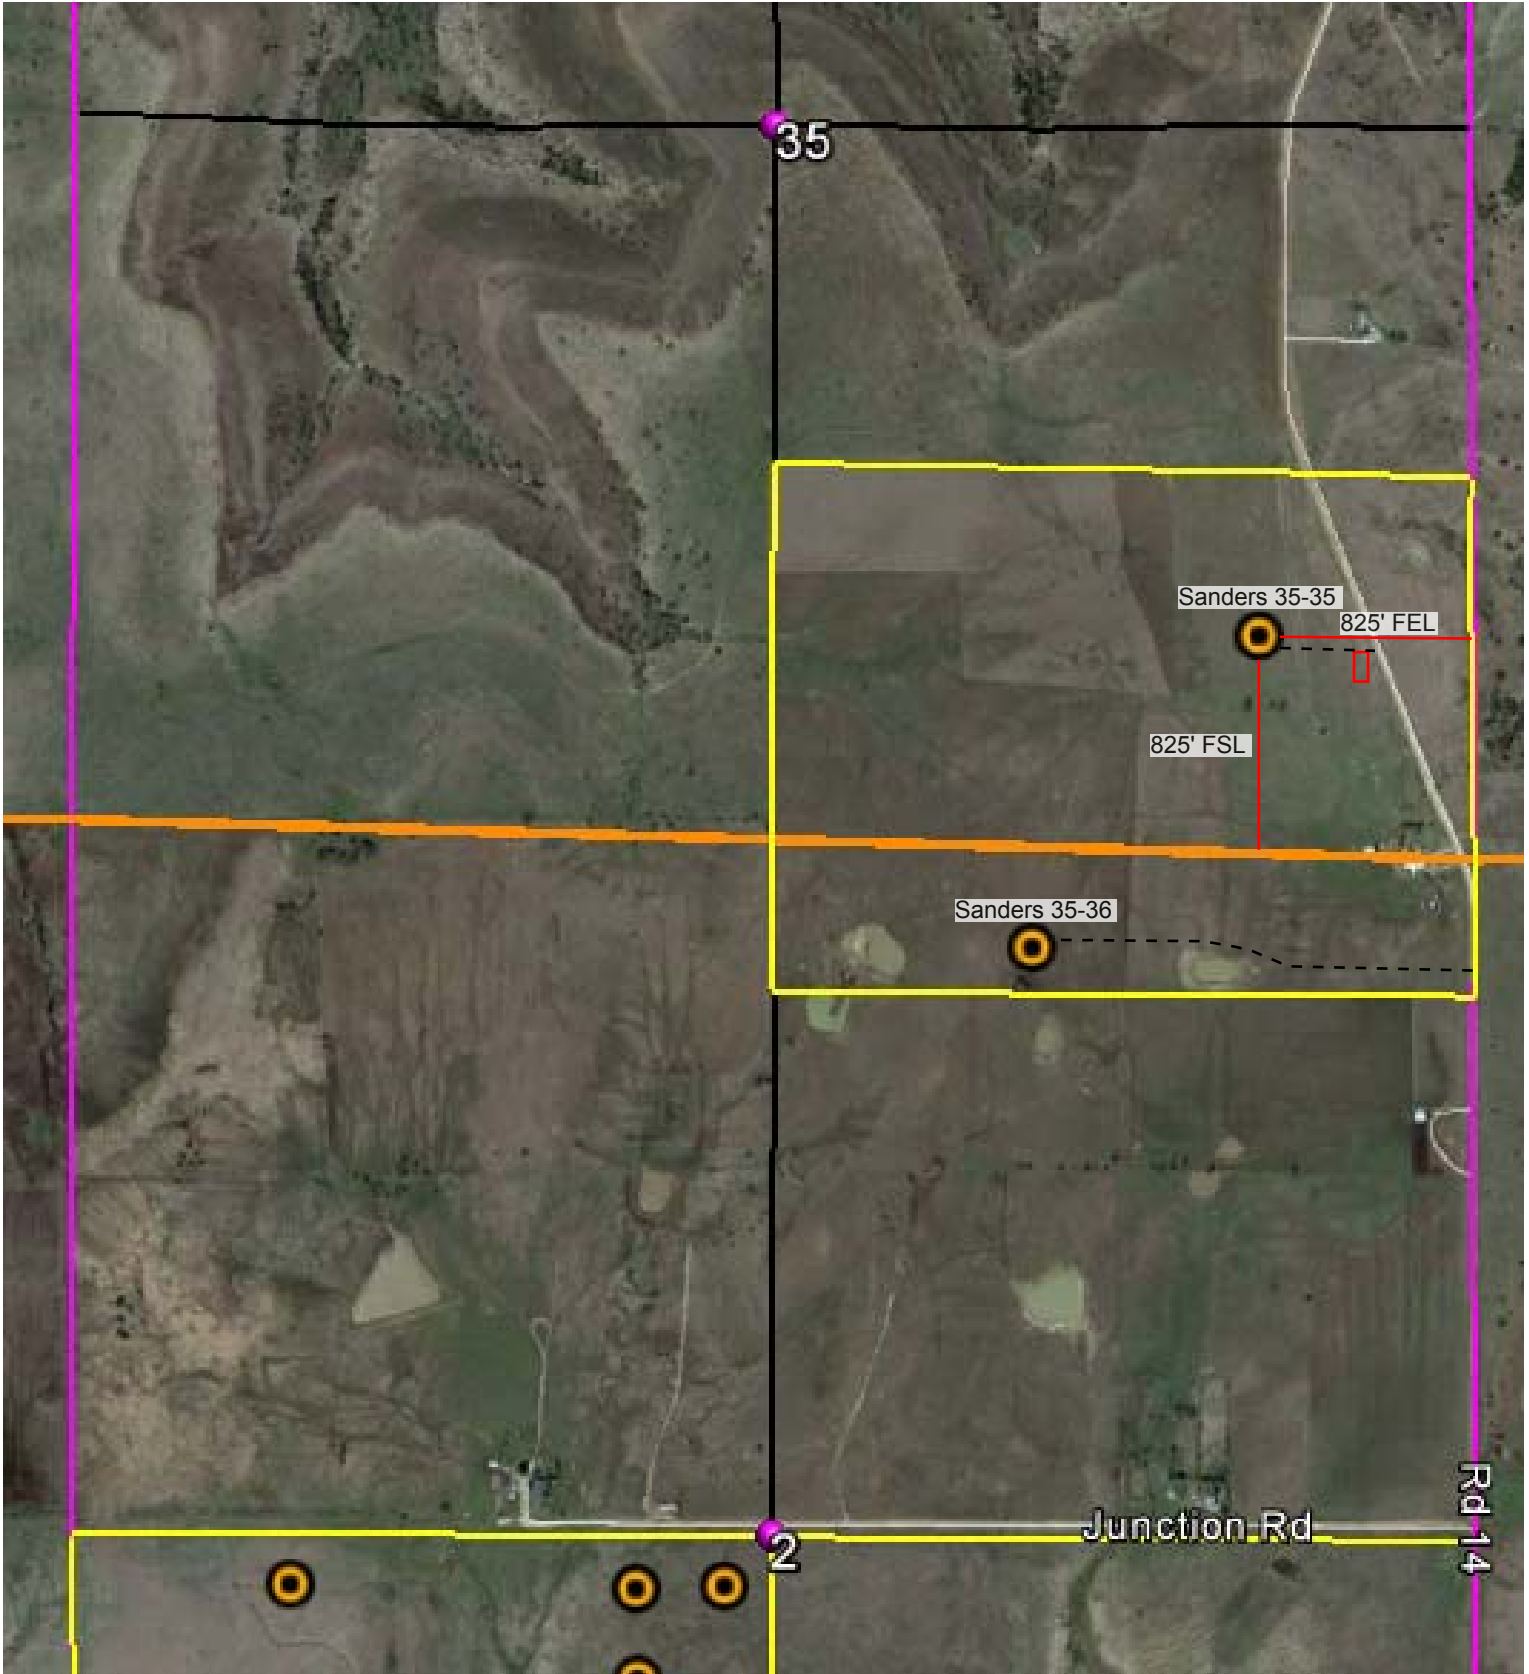

Section 35-33S-10E  
Chautauqua County, Kansas

- Proposed Well Spots
- Lease Boundary
- - - Proposed Road, Electric, Flow-line
- Proposed Tank Battery