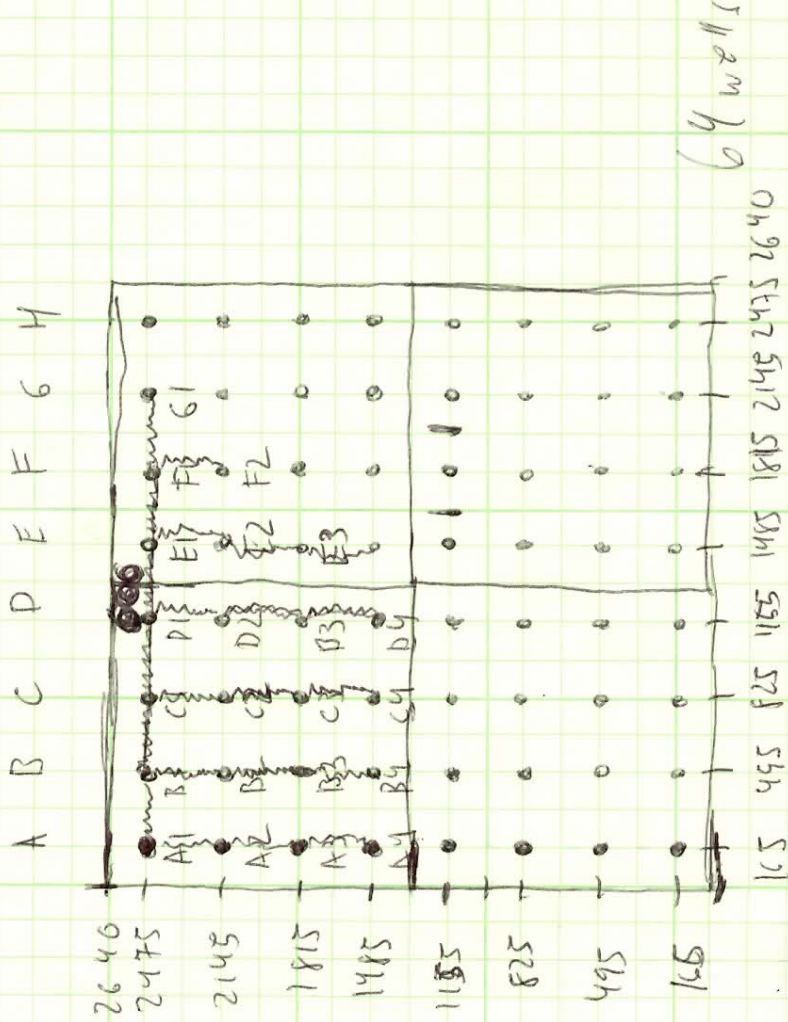

Sloan Lease

T 17 S R 22 E

Sec 25

○ - Producers

⊙ - Battery

~~~~~ - Lines (Producta)

64 wells