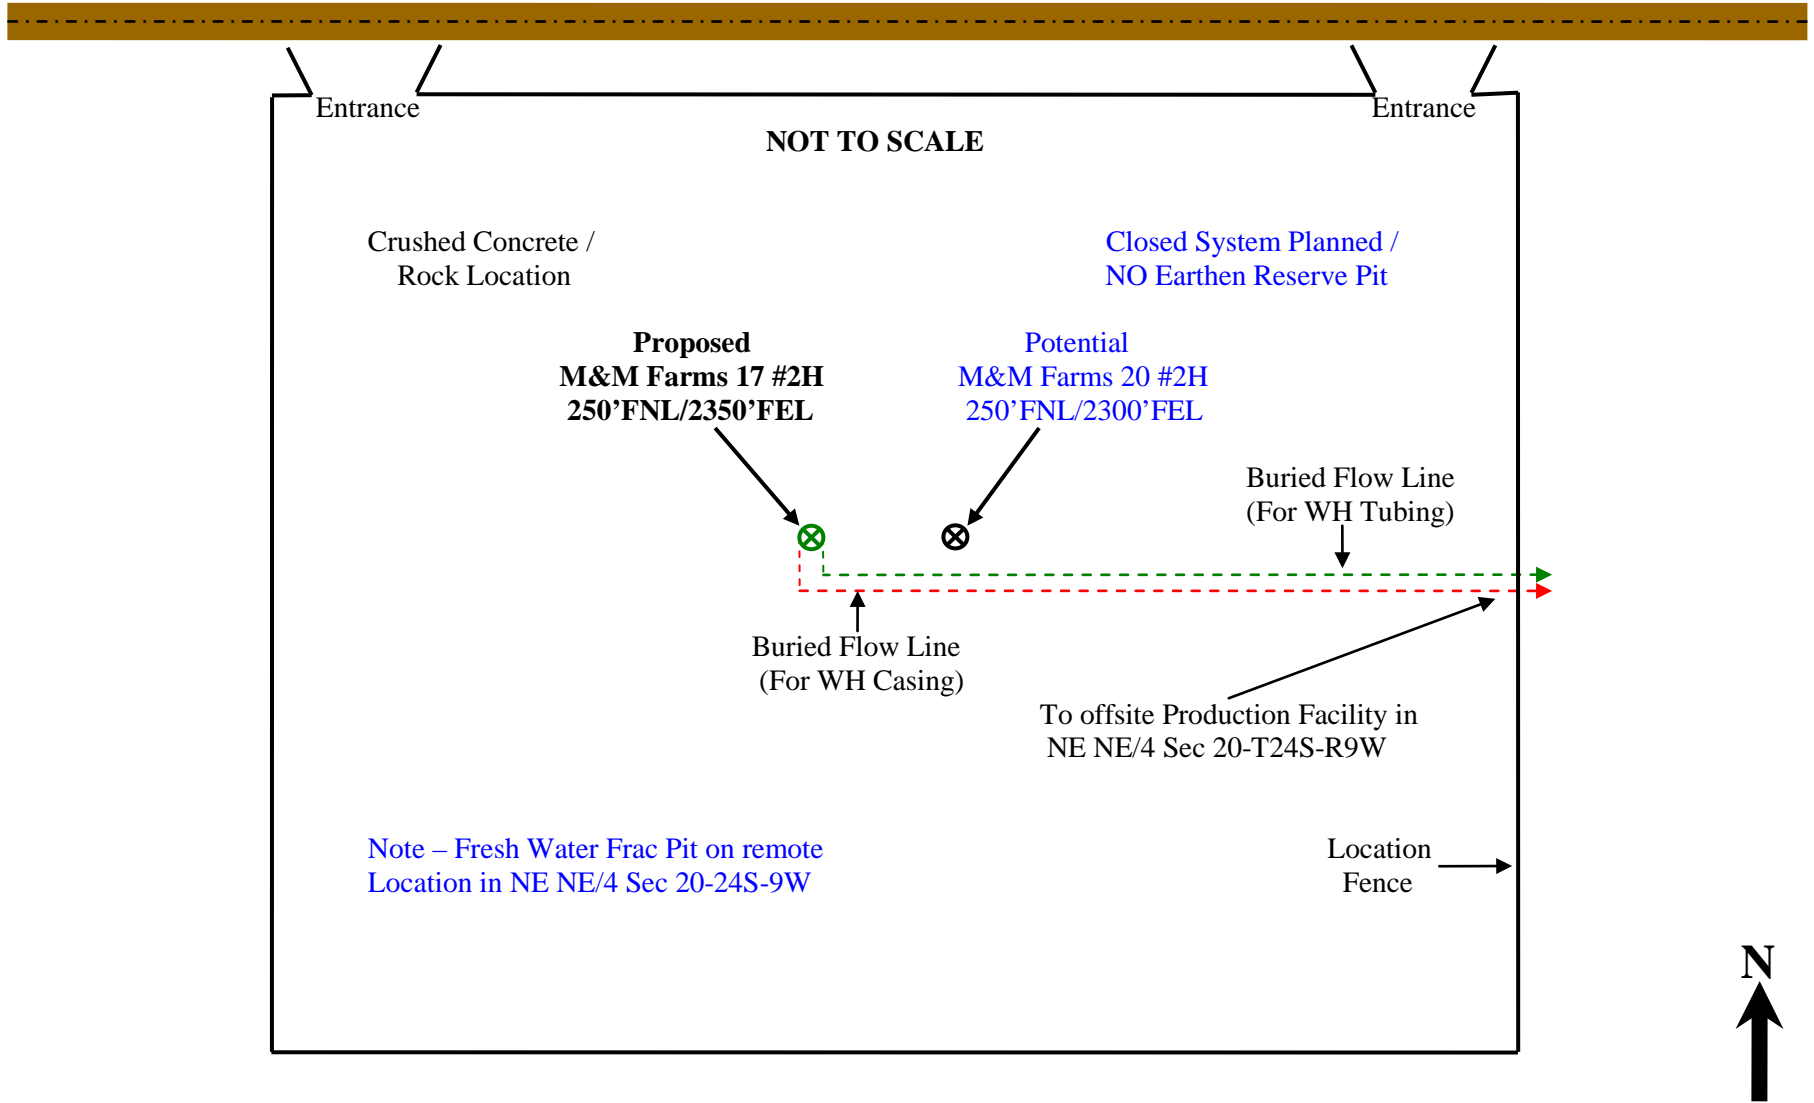

Unit Petroleum Co. – Proposed M&M Farms 17 #2H Location & Facility Diagram
Surface Location – NW NE/4 Sec 20-T24S-R9W Reno Co., KS

Long View Rd

Drawing: J Rummery 9/10/2014