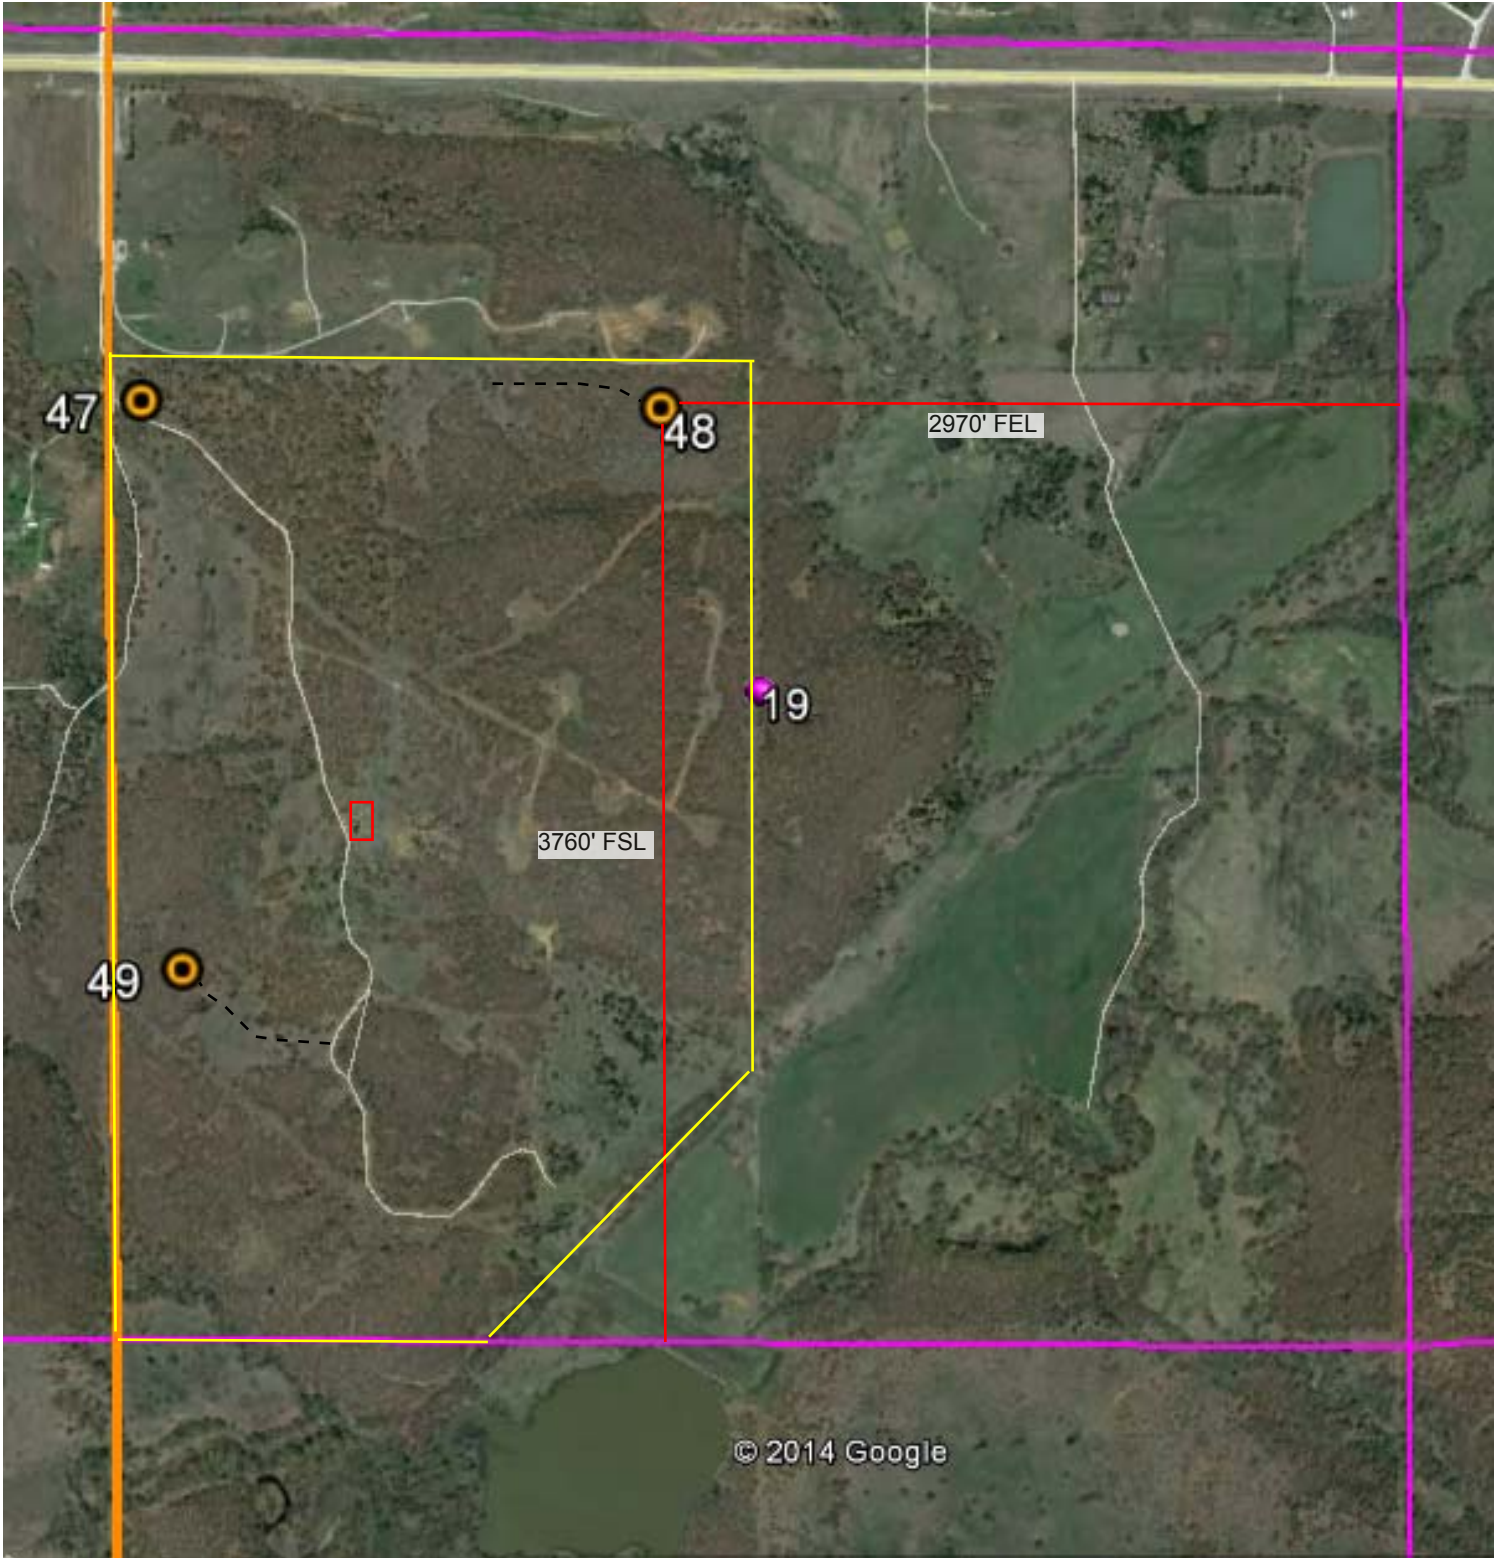

Hartzell Lease
Sec 19-34S-12E
Chautauqua County, Kansas

Proposed Well Locations

Lease Boundary

Proposed Roads, Electric, & Flow-line

Tank Battery