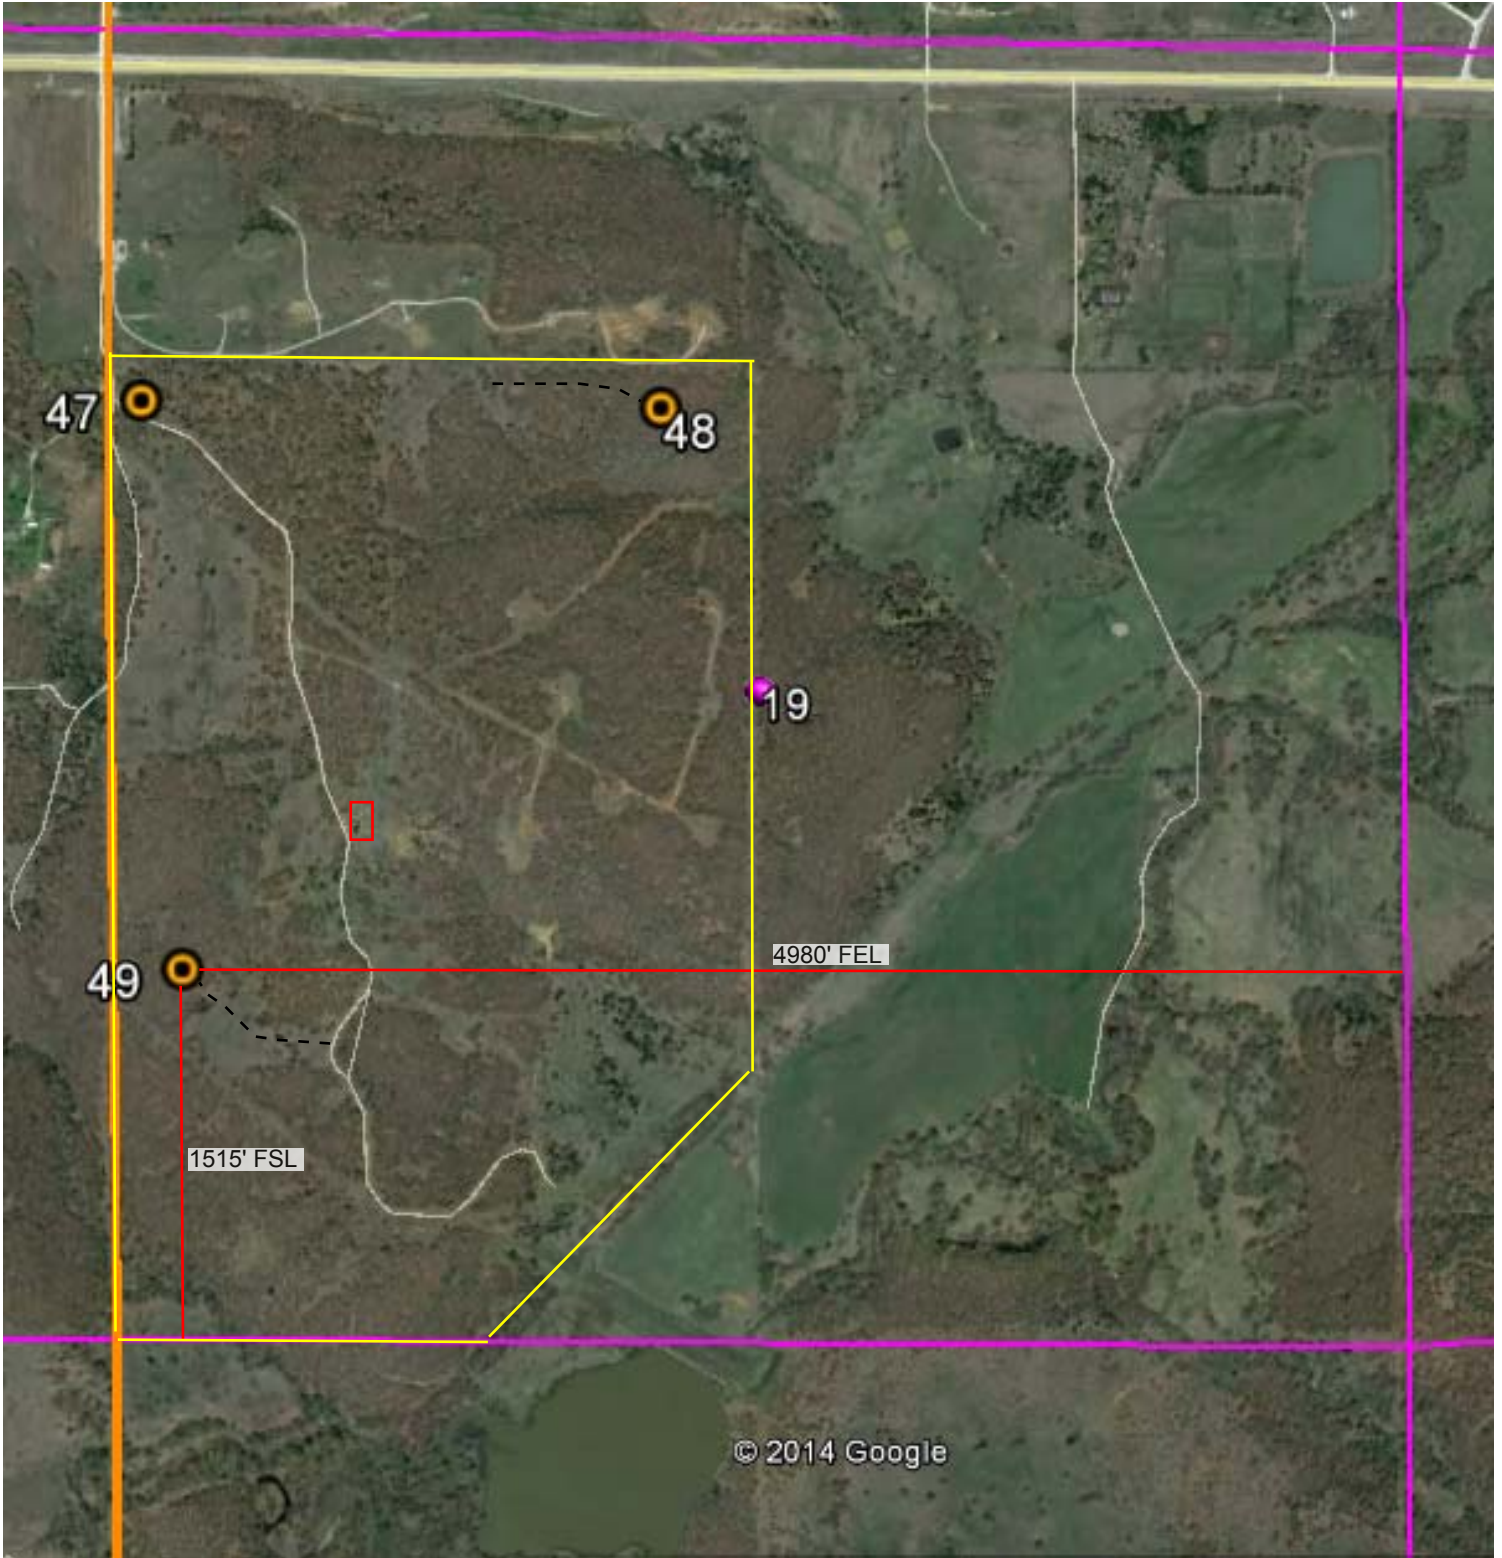

Hartzell Lease  
Sec 19-34S-12E  
Chautauqua County, Kansas

Proposed Well Locations

Lease Boundary

Proposed Roads, Electric, & Flow-line

Tank Battery