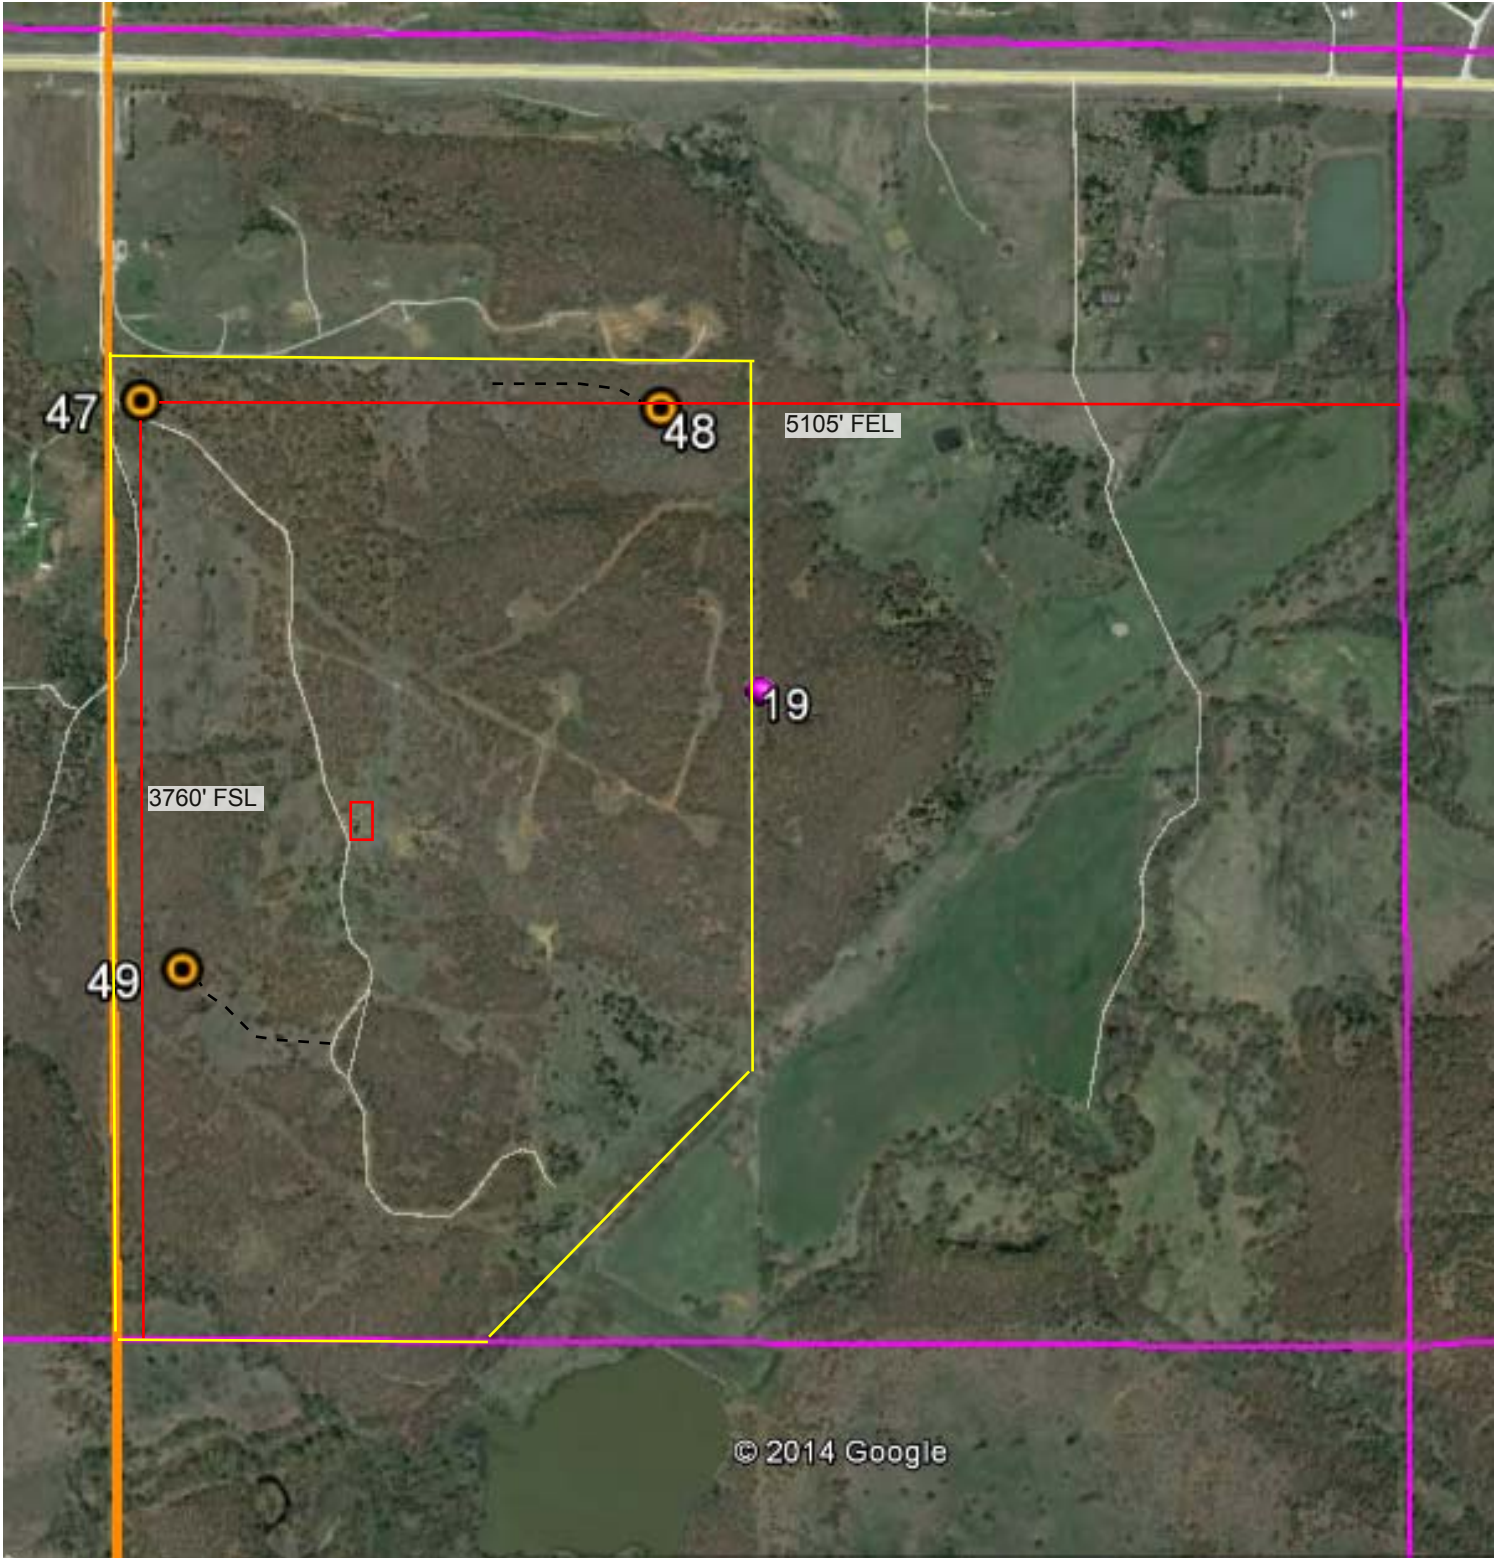

Hartzell Lease  
Sec 19-34S-12E  
Chautauqua County, Kansas

Proposed Well Locations

Lease Boundary

Proposed Roads, Electric, & Flow-line

Tank Battery