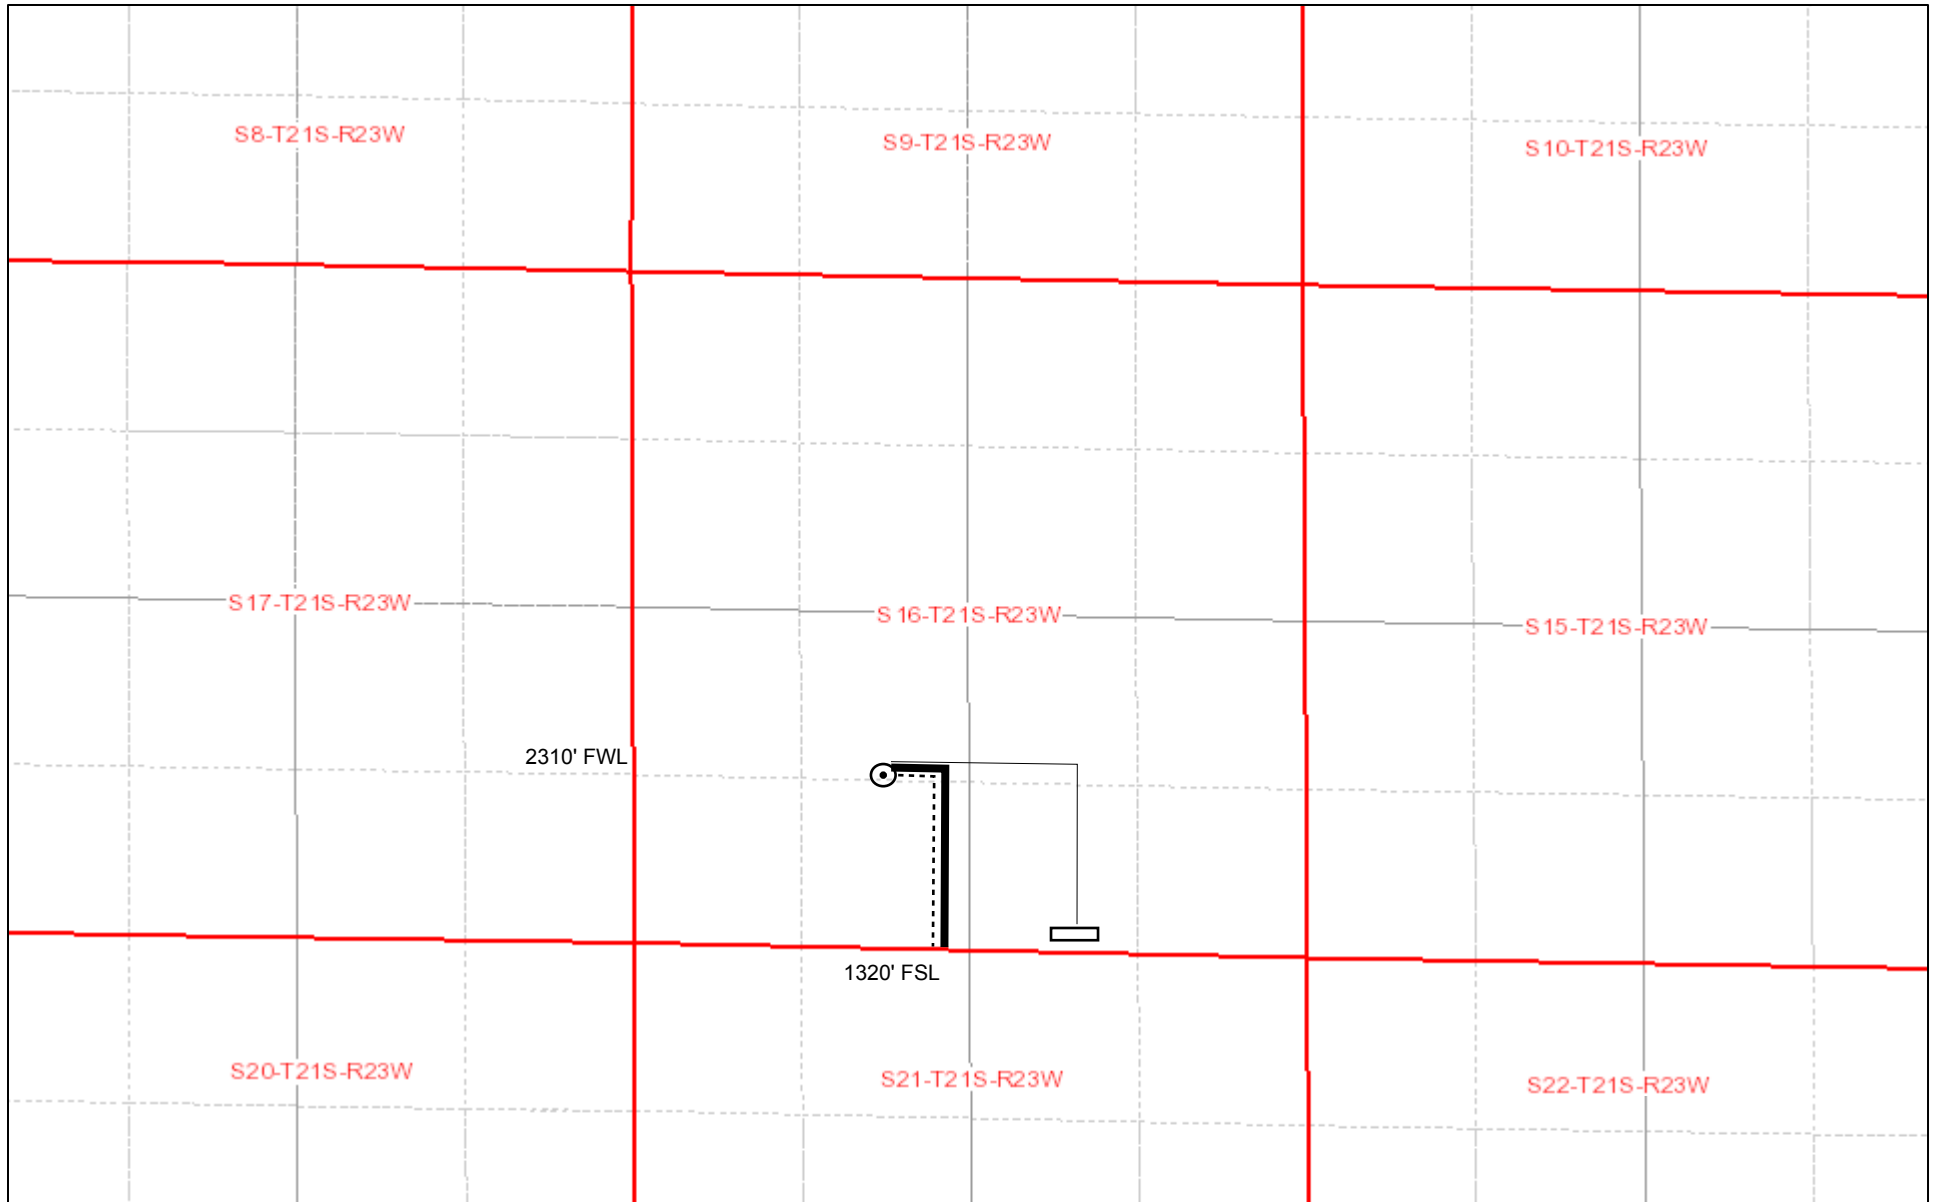

Malcolm 1-16

September 17, 2014

Legend

- Well Location
- Tank Battery Location
- Pipeline Location
- Electric Line Location
- Lease Road Location

1:18,056