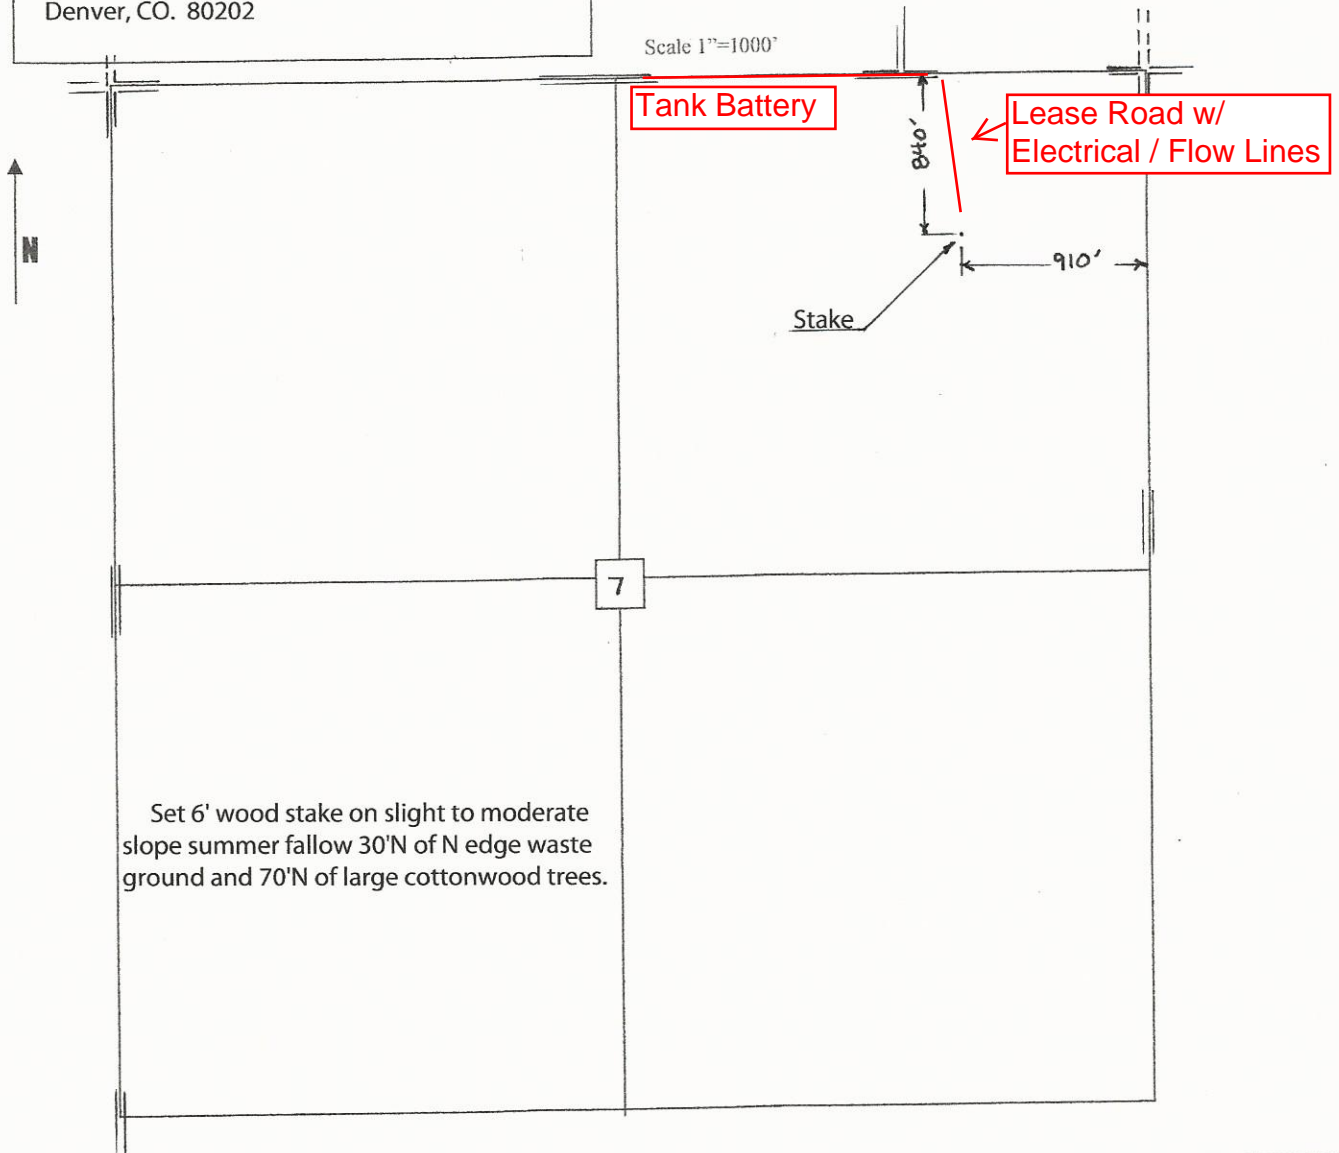

7

S

2s

T

31w

R

840'FNL 910'FEL

Location

Elevation 2696 Gr.

Ordered By: Laurie

Forestar Petroleum Corp.
1801 Broadway
Suite 600
Denver, CO. 80202

Scale 1"=1000'

Set 6' wood stake on slight to moderate slope summer fallow 30'N of N edge waste ground and 70'N of large cottonwood trees.