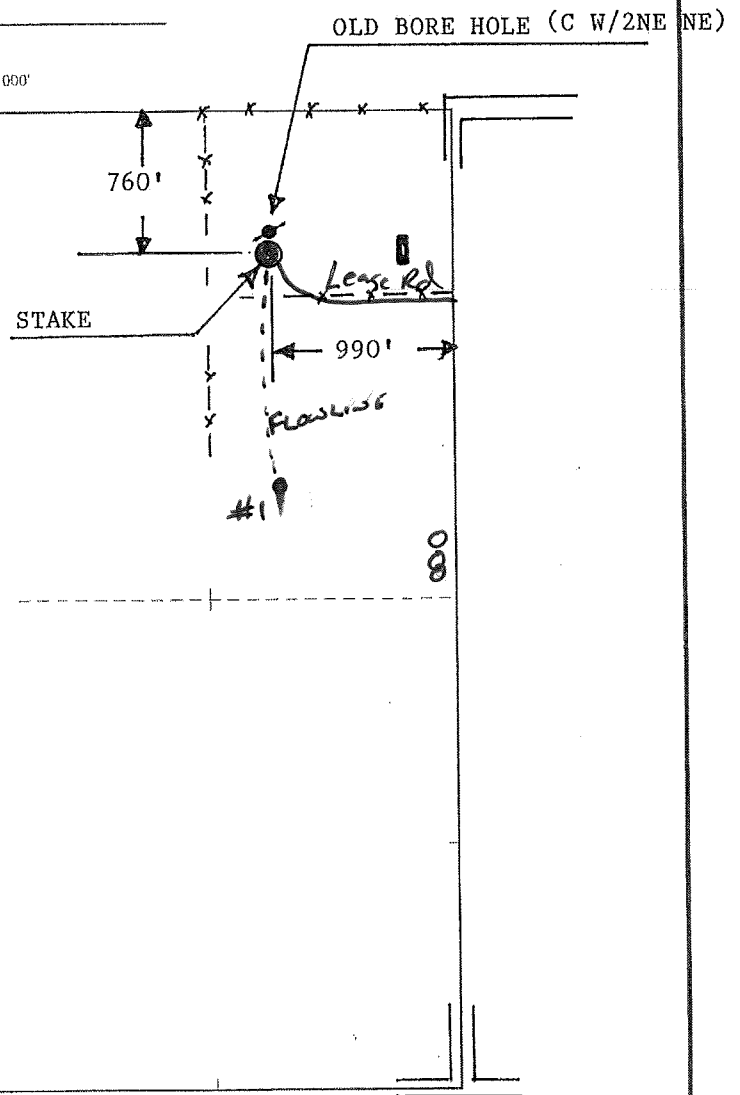

ADVANTAGE ELEVATIONS

OIL FIELD SURVEYORS

BOX 8604 - PRATT, KS 67124
(620) 672-6491

102141

INVOICE NO.

VAL ENERGY INC

OPERATOR

2

NO.

GATES

FARM

COWLEY

COUNTY

31

S

32s

T

6e

R

760' FNL & 990' FEL of Sec.

LOCATION

ELEVATION: 1295' GR

VAL ENERGY INC
125 N Market Ste 1710
Wichita, KS 67202

AUTHORIZED BY: Todd Allam

SCALE: 1" = 1000'

Technical services to assist
in locating old bore hole.
Set 5' wood stake at point of
highest meter reading.

1291' GR EL

Set 5' iron rod & wood stake
100' south of old bore hole.

Slight slope pasture.

31

DATE STAKED: 10/2/14