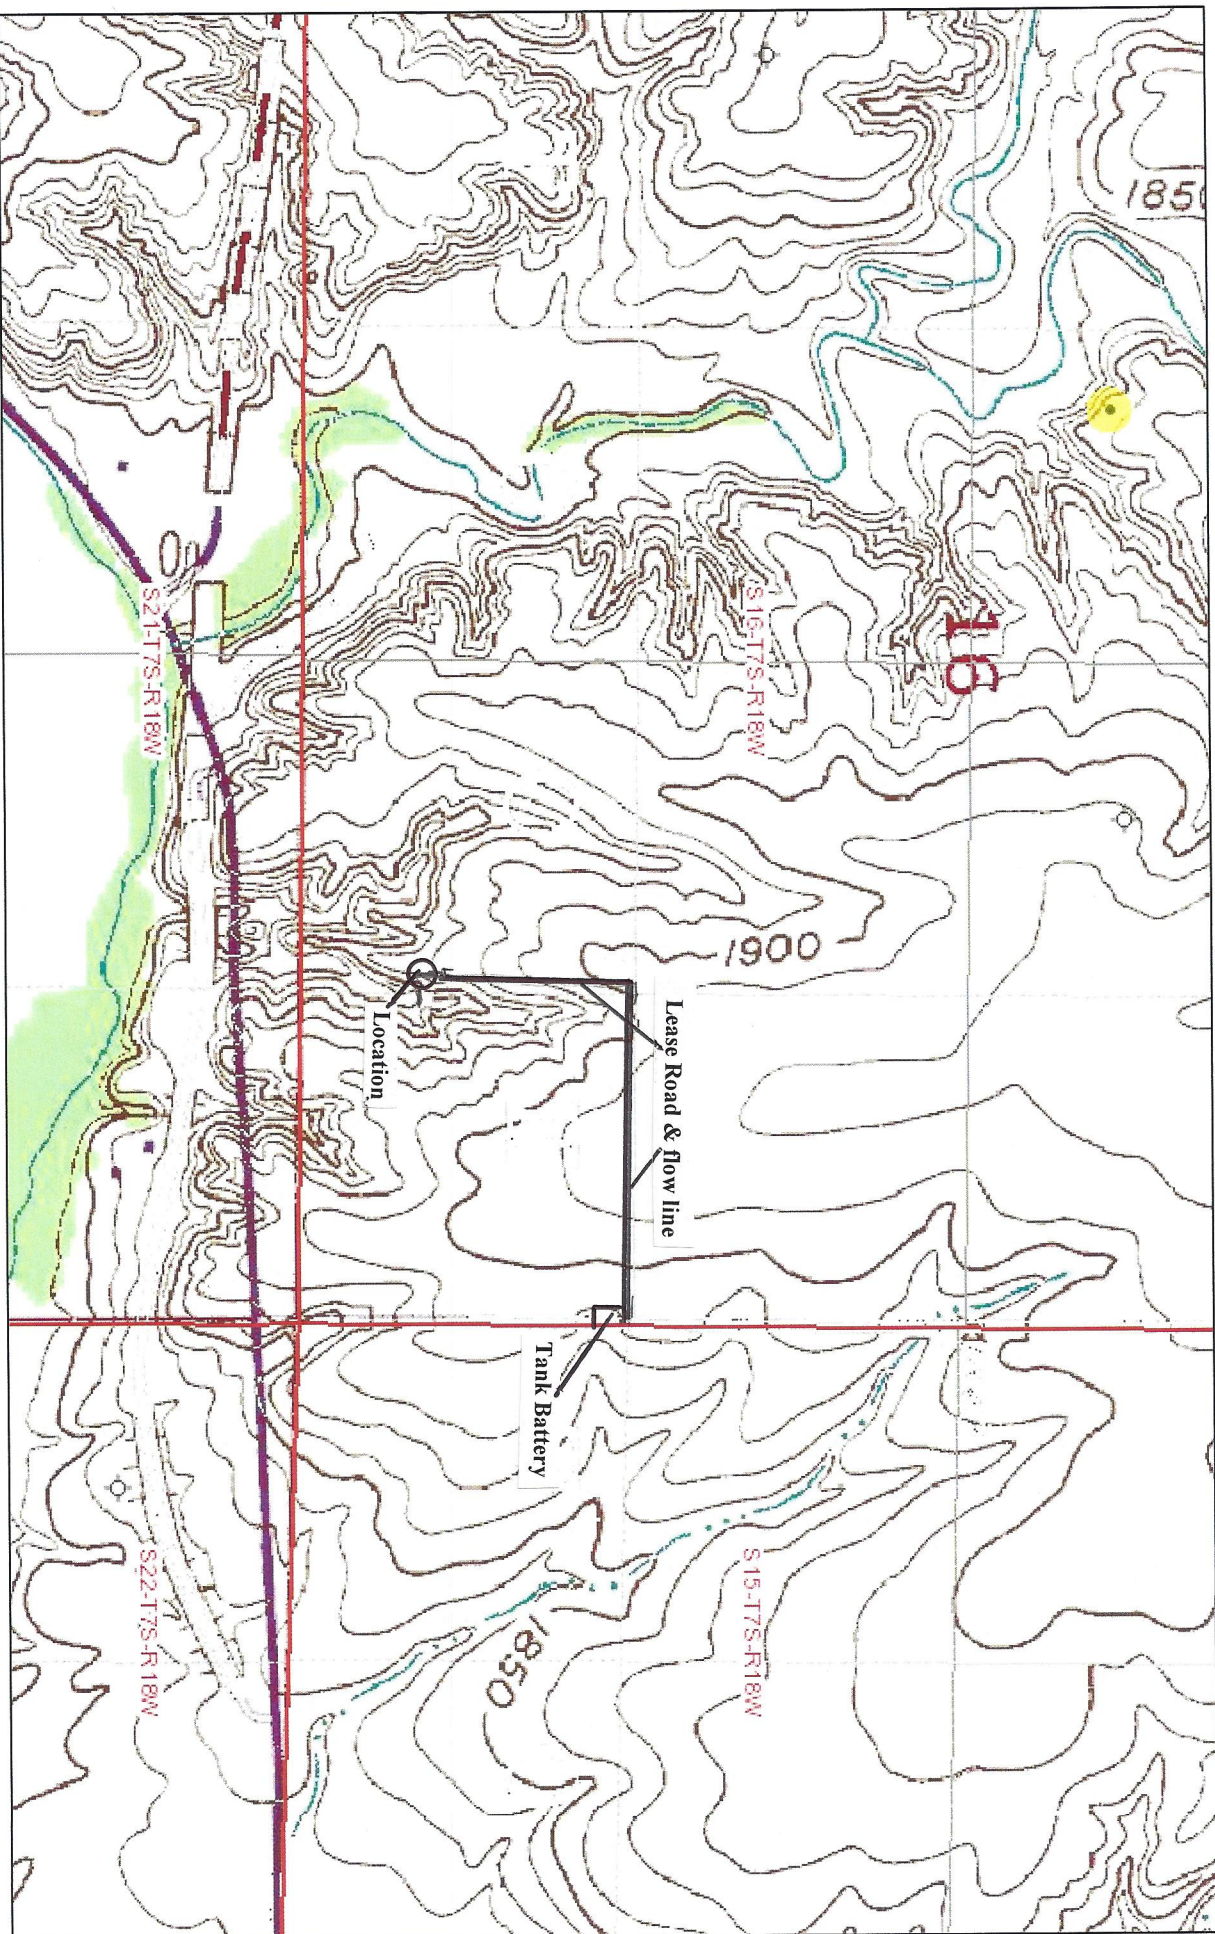

BIGGE 16-1 LOCATION

October 3, 2014

NESESWSW SEC 16 T7S, R18W
ROOKS COUNTY, KANSAS

Sources: Esri, HERE, DeLorme, TomTom, Intermap, increment P Corp.,
GEBCO, USGS, FAO, NPS, NRCAN, Geobase, IGN, Kadaster NL,