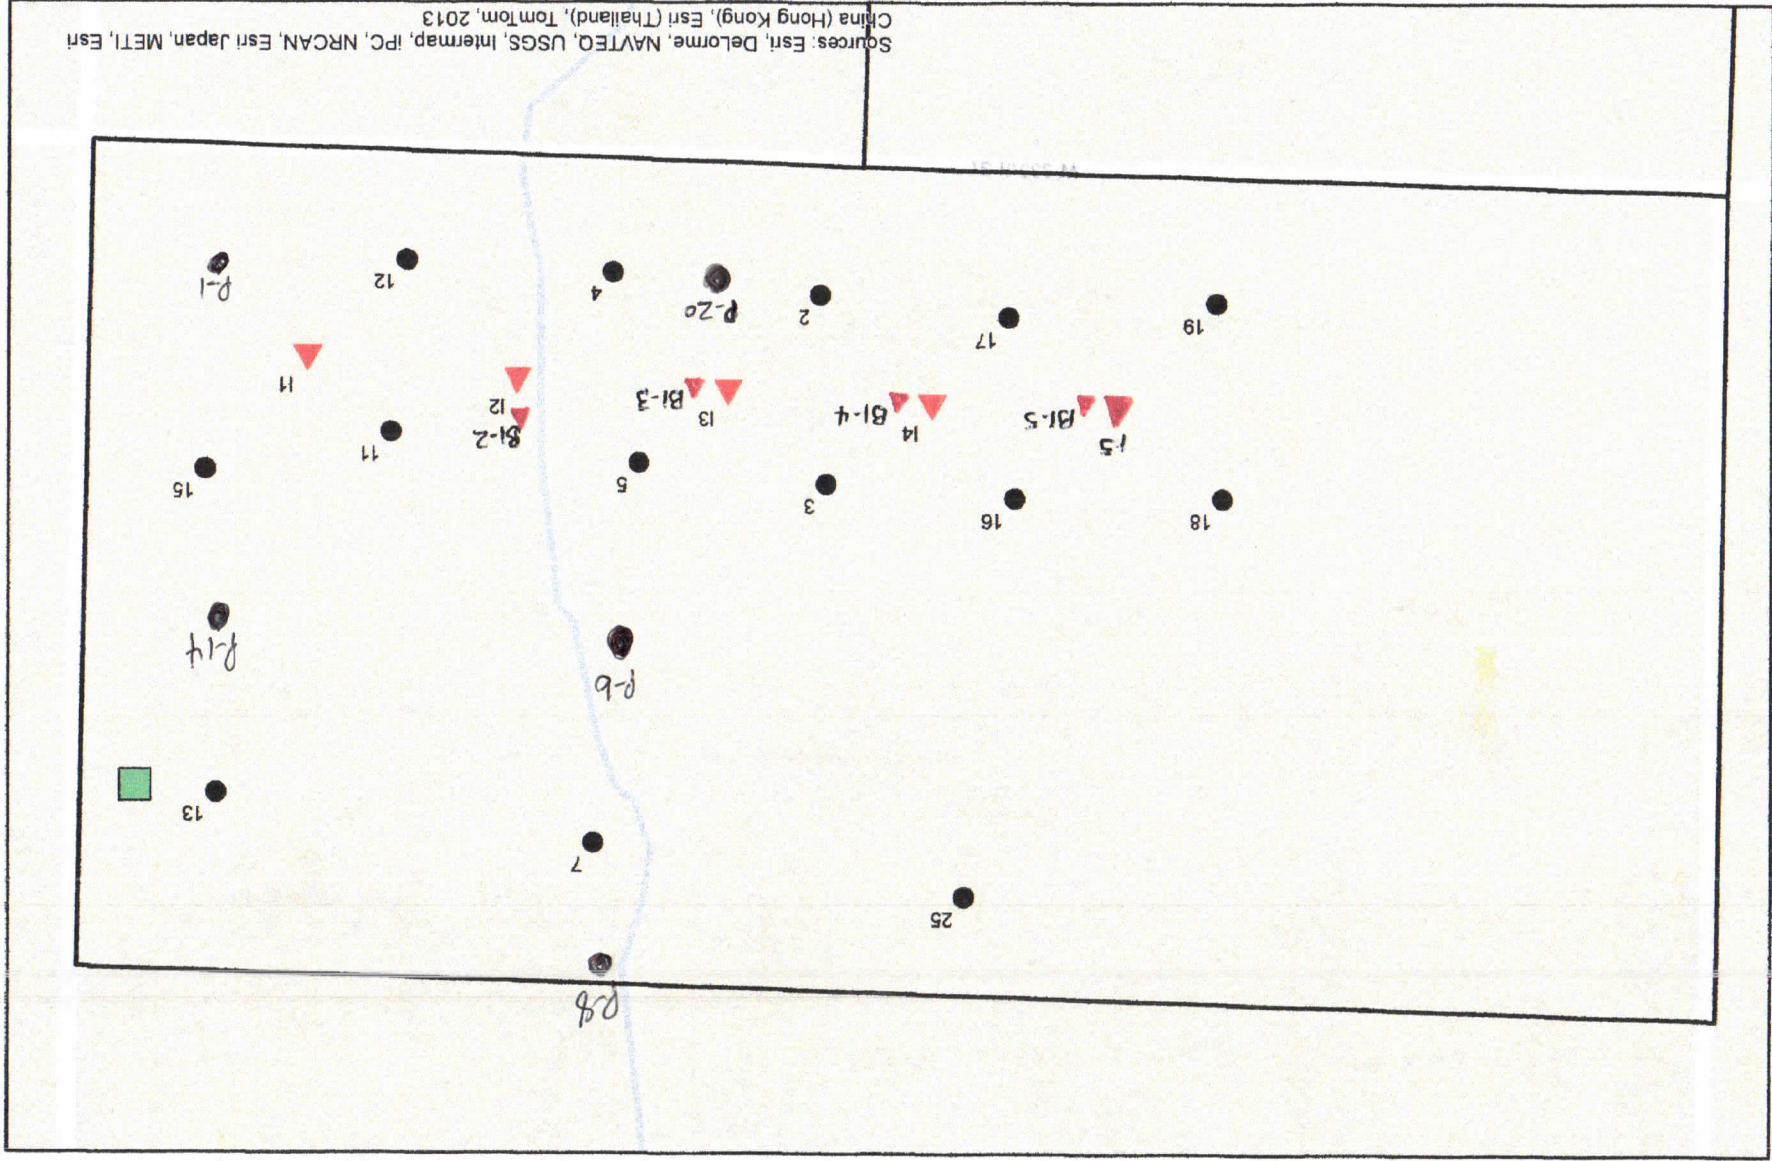

PETIT LEASE WELL LOCATIONS

■ Petit Tank Battery
▲ Petit Injector
● Petit Producer

0 325 650 1,300 Feet

Sources: Esri, Delorme, NAVTEQ, USGS, Intermap, PC, NRCAN, Esri Japan, METI, Esri China (Hong Kong), Esri (Thailand), TomTom, 2013