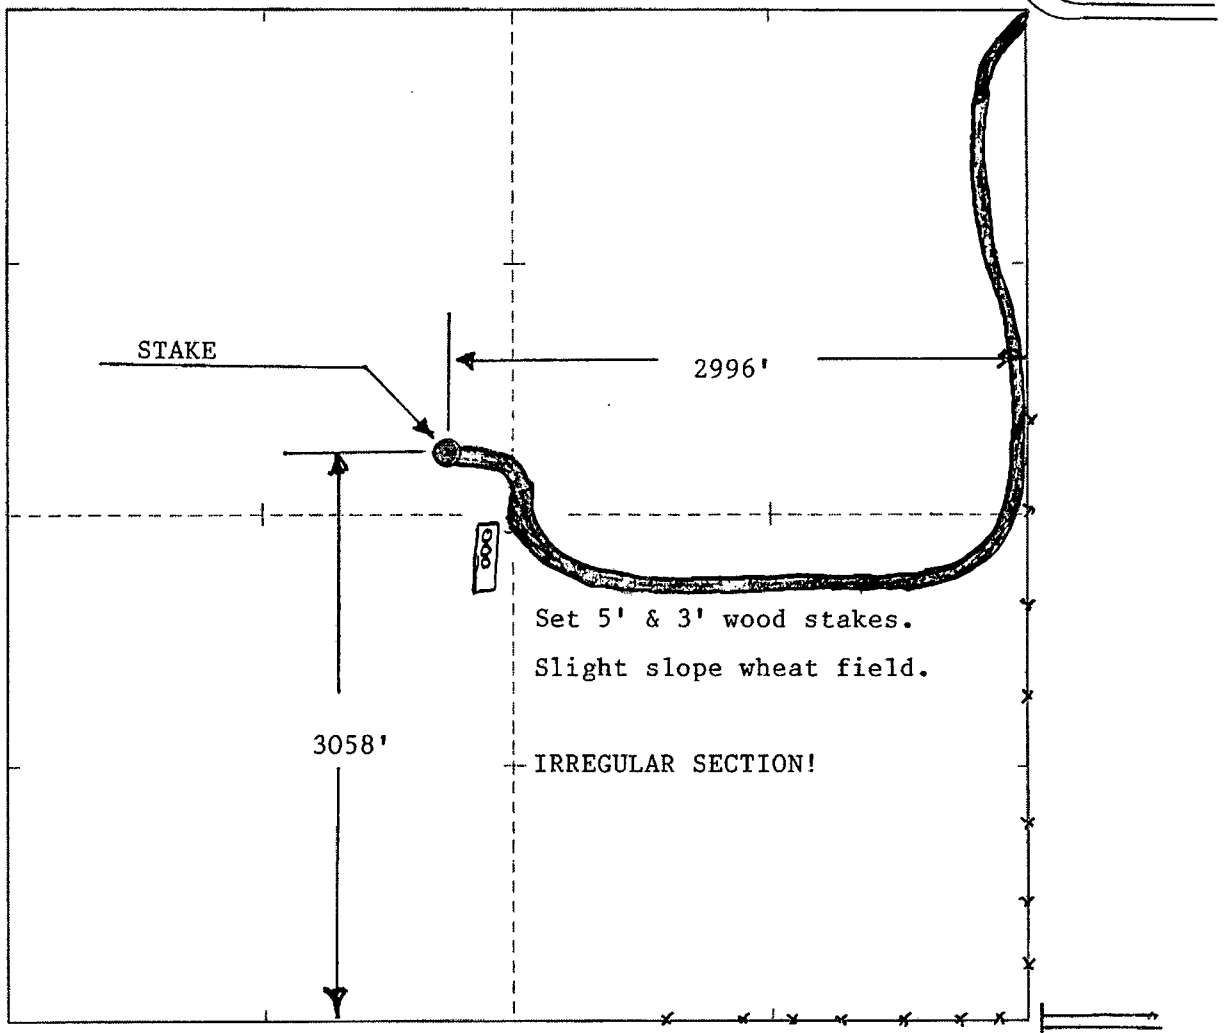

Barber COUNTY 3 S 34s T 11w R

C SE SE NW
LOCATION

ELEVATION: 1352' GR

CHIEFTAIN OIL CO INC
PO BOX 124
KIOWA, KS 67070-0124

AUTHORIZED BY: Rob

SCALE: 1" = 1000'

LEGEND

- Well Location
- Tank Battery Location
- Pipeline Location
- - - - Electric Line Location
- ▬ Lease Road Location

DATE STAKED: 9/18/14