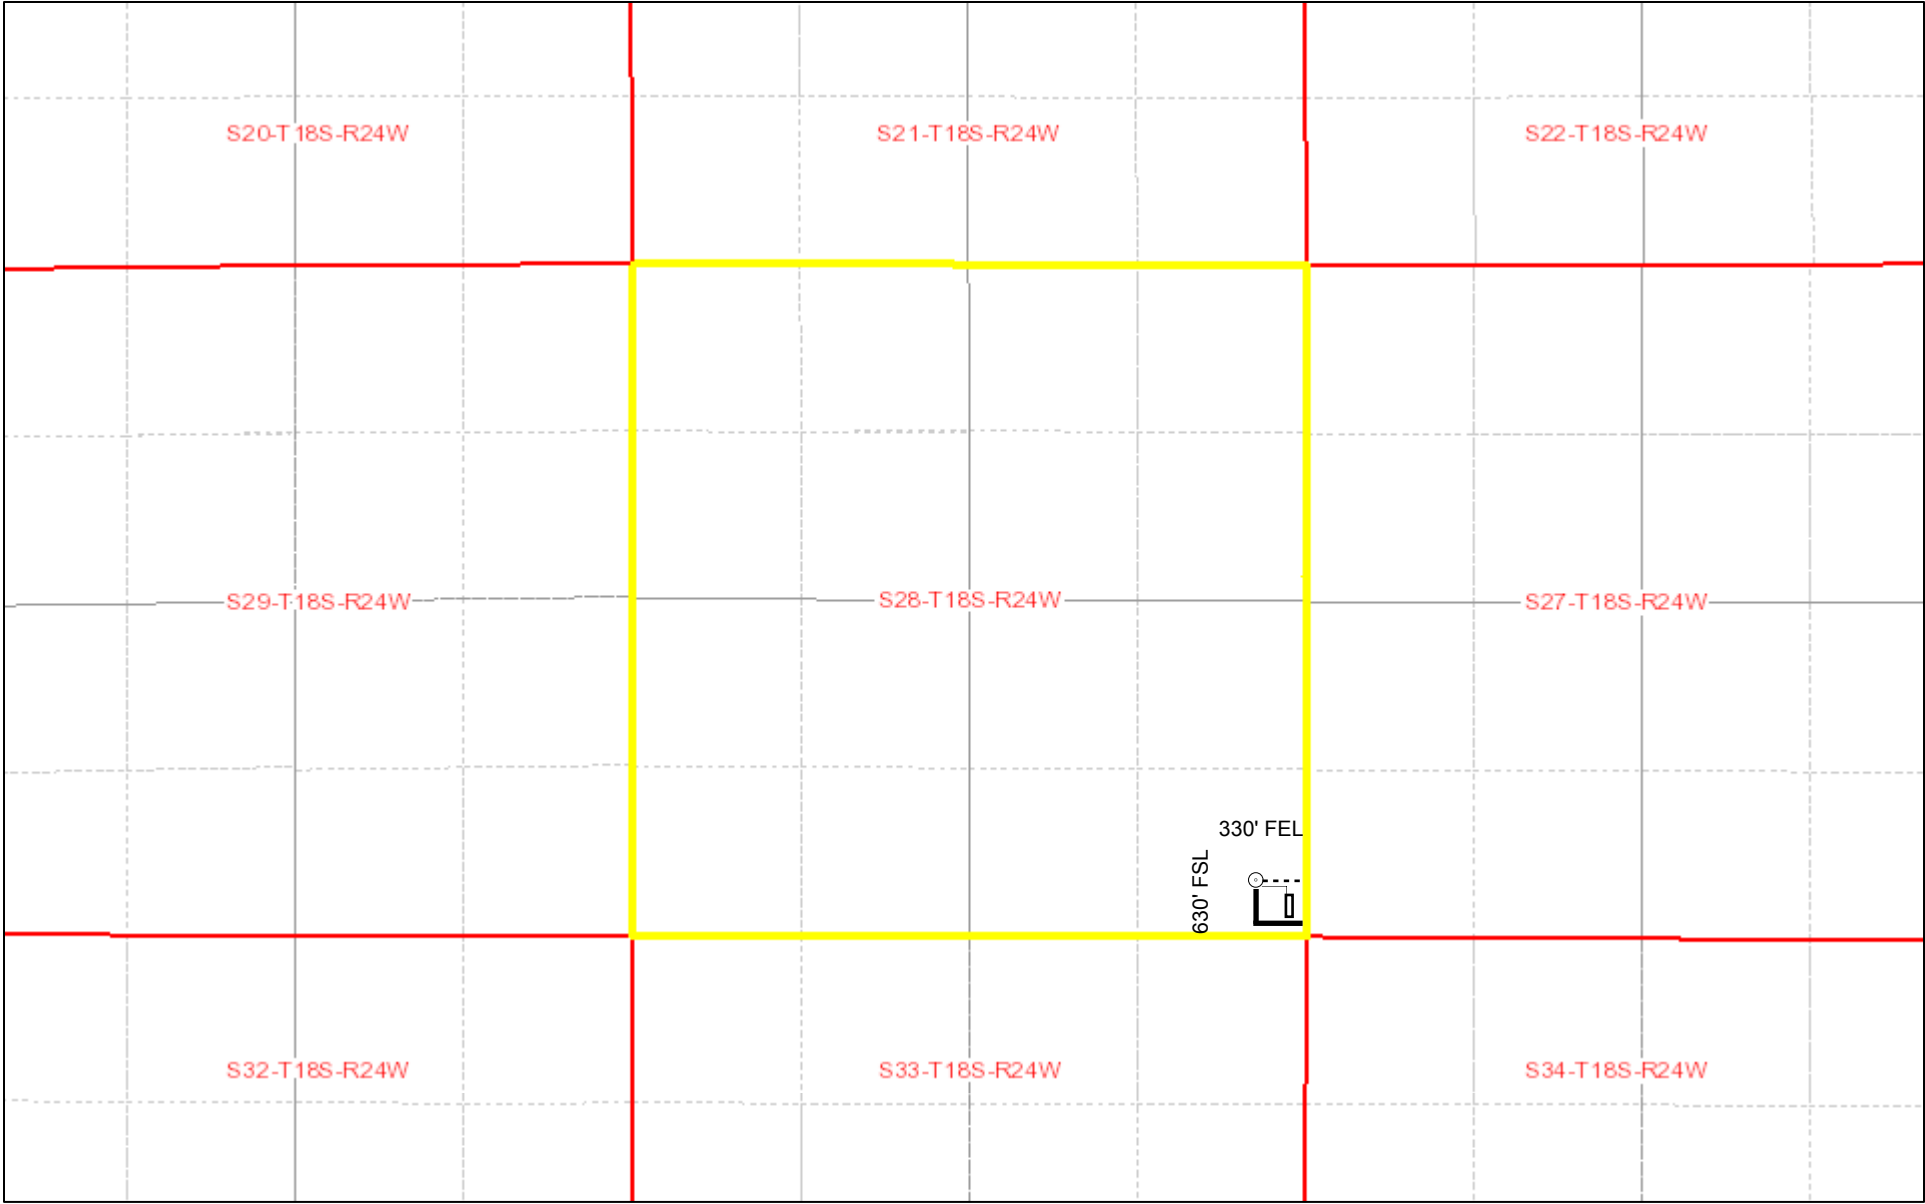

Cranston 1

October 15, 2014

Legend

- ⊙ Well Location
- ▭ Tank Battery Location
- Pipeline Location
- - - Electric Line Location
- ▬ Lease Road Location