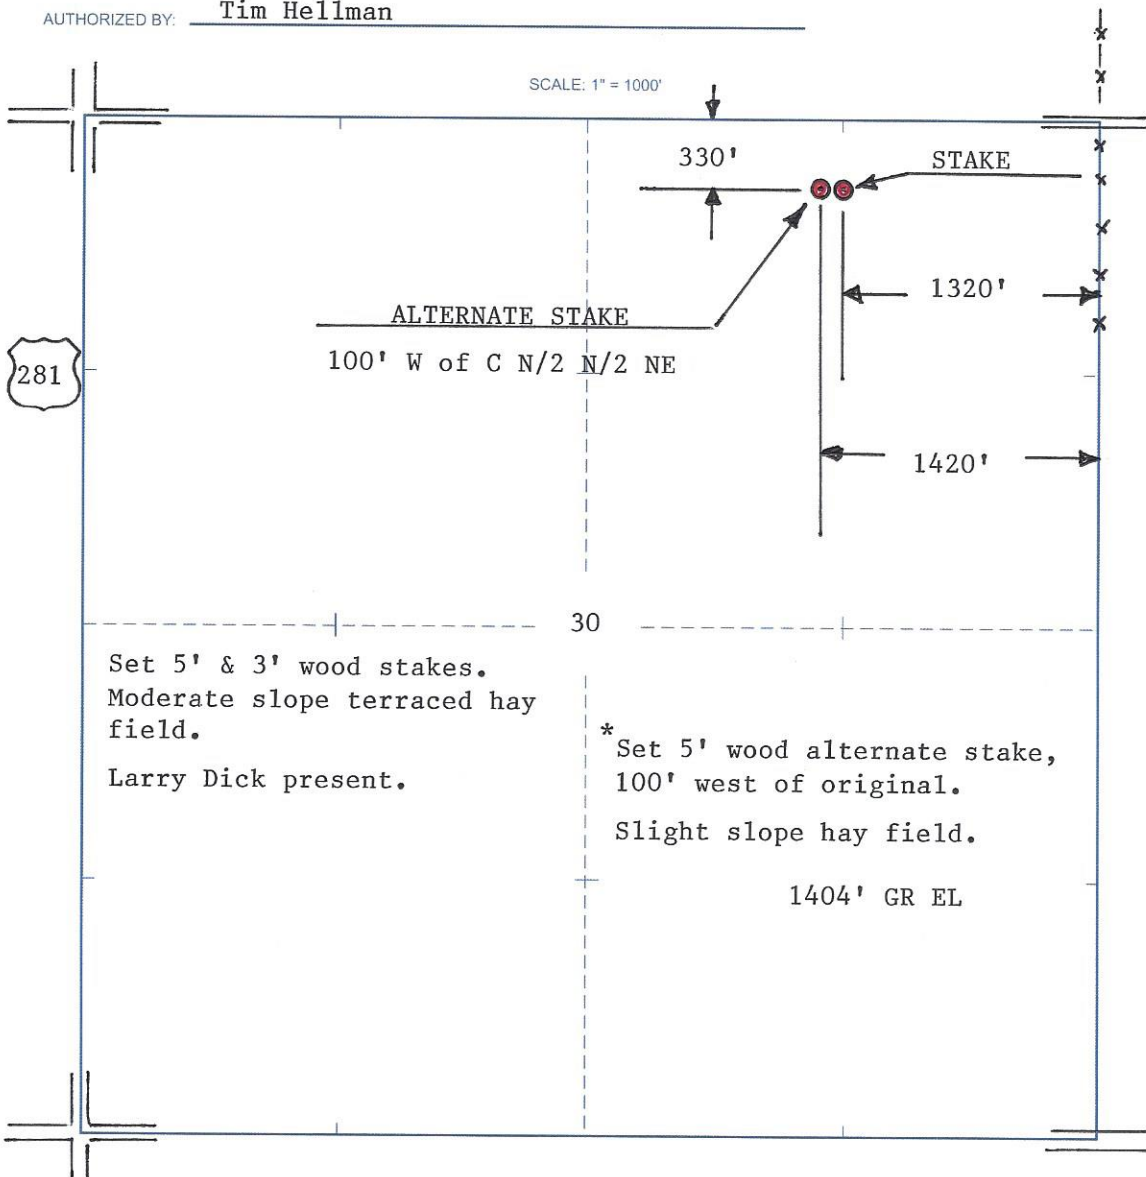

ELEVATION: 1401' GR

LOTUS OPERATING CO LLC  
100 S Main Ste 420  
Wichita, KS 67202

AUTHORIZED BY: Tim Hellman

DATE STAKED: 10/7/14

Subbs, KS Scale: 1" = 0.189MI, 305Mt 1,000Ft, 1 Mi = 5,280', 1 cm = 120Mt