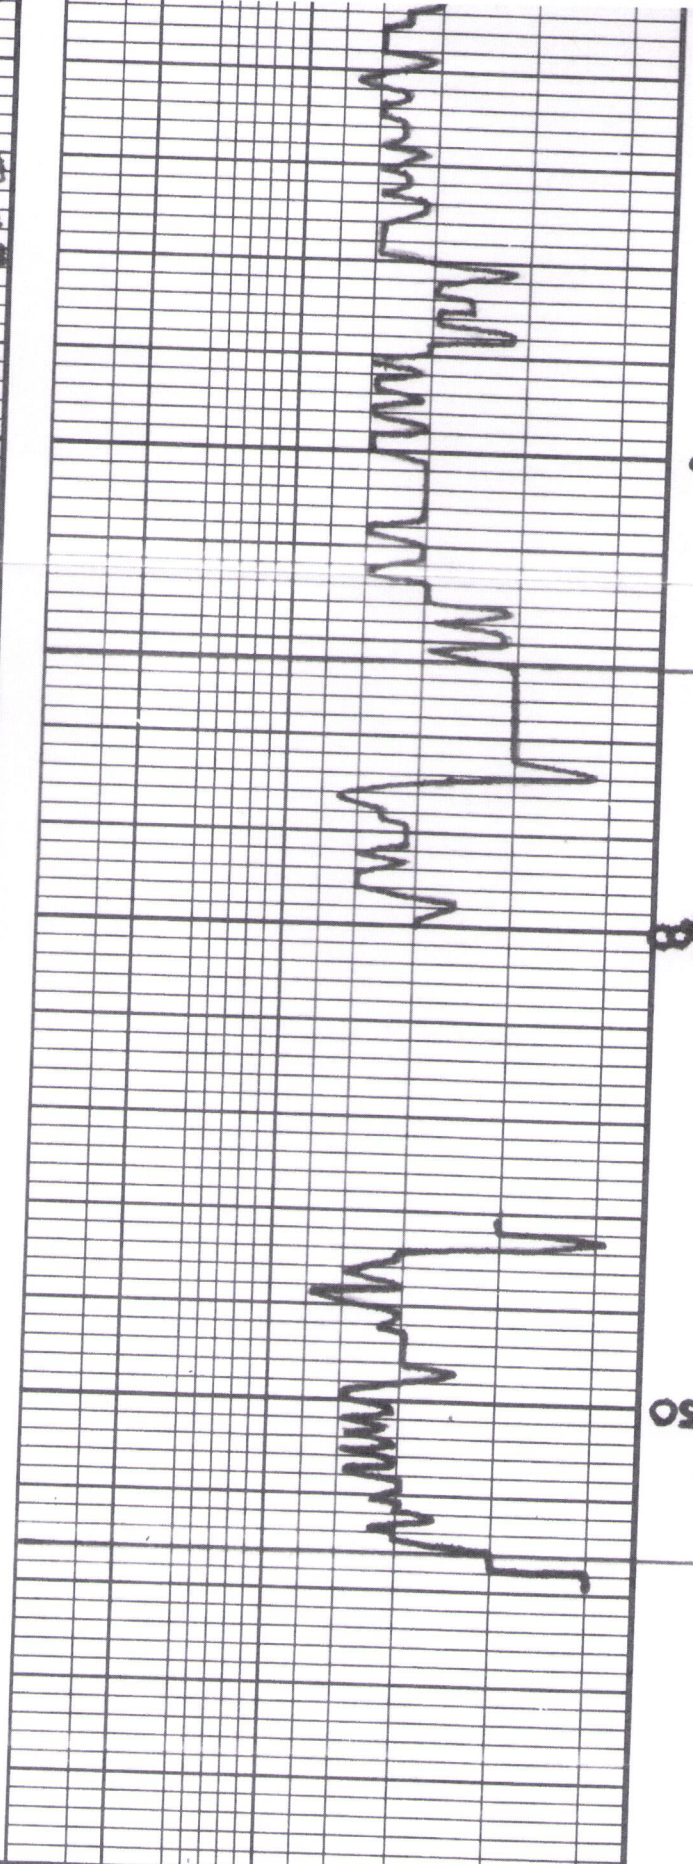

DEPT

100

50

0

Logarithmic Scale)

.5
1
2
3
4
5
10
15
20
30

SAMPLE DESCRIPTIONS

July 234 (1971)

HOPEKA 2628 (-923)

15 WHT. CCM Chalky

15 ft grey-blue DSC.

AA

15 WHT. CCM
irregular shaly

15 grey-blue DSC

Foss Abund with chert
poor samples

AA