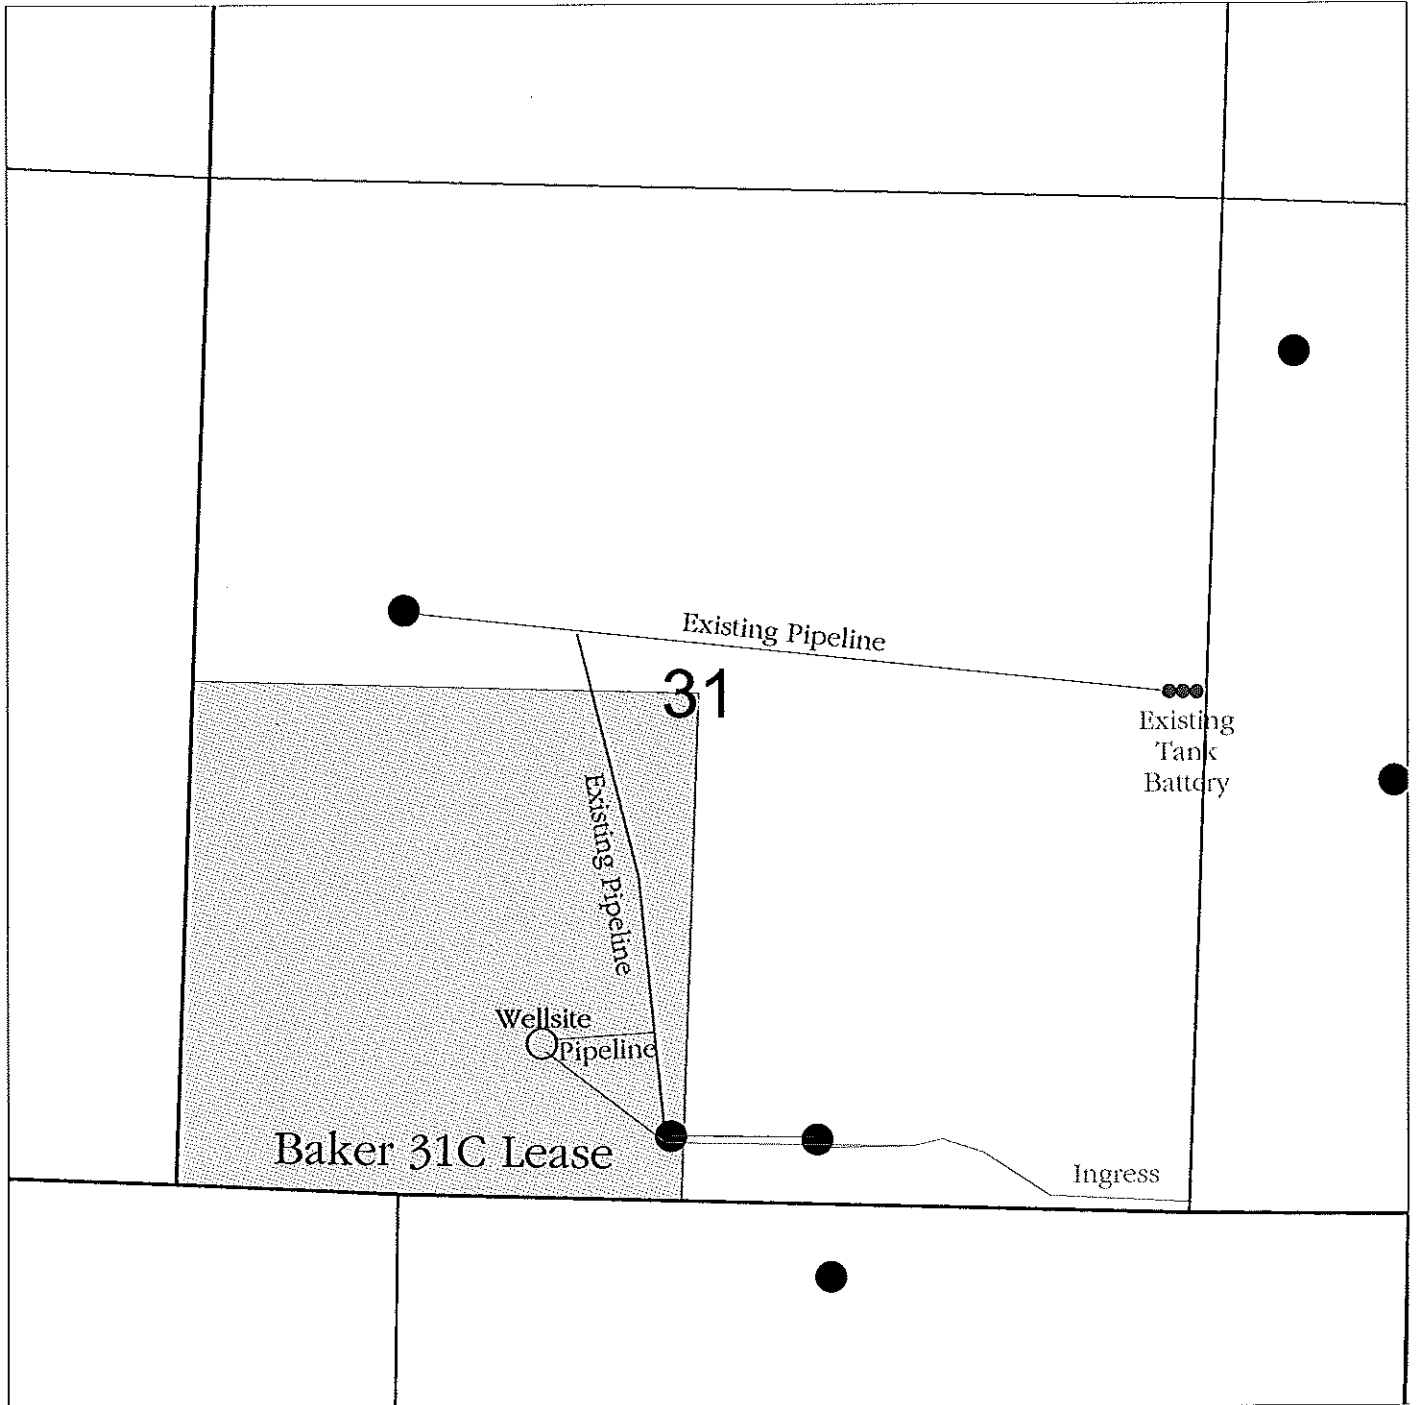

KANSAS SURFACE OWNER NOTIFICATION ACT

R 34 W

T
15
S

T
16
S

SCALE = 1 : 12,000

LOGAN COUNTY, KANSAS